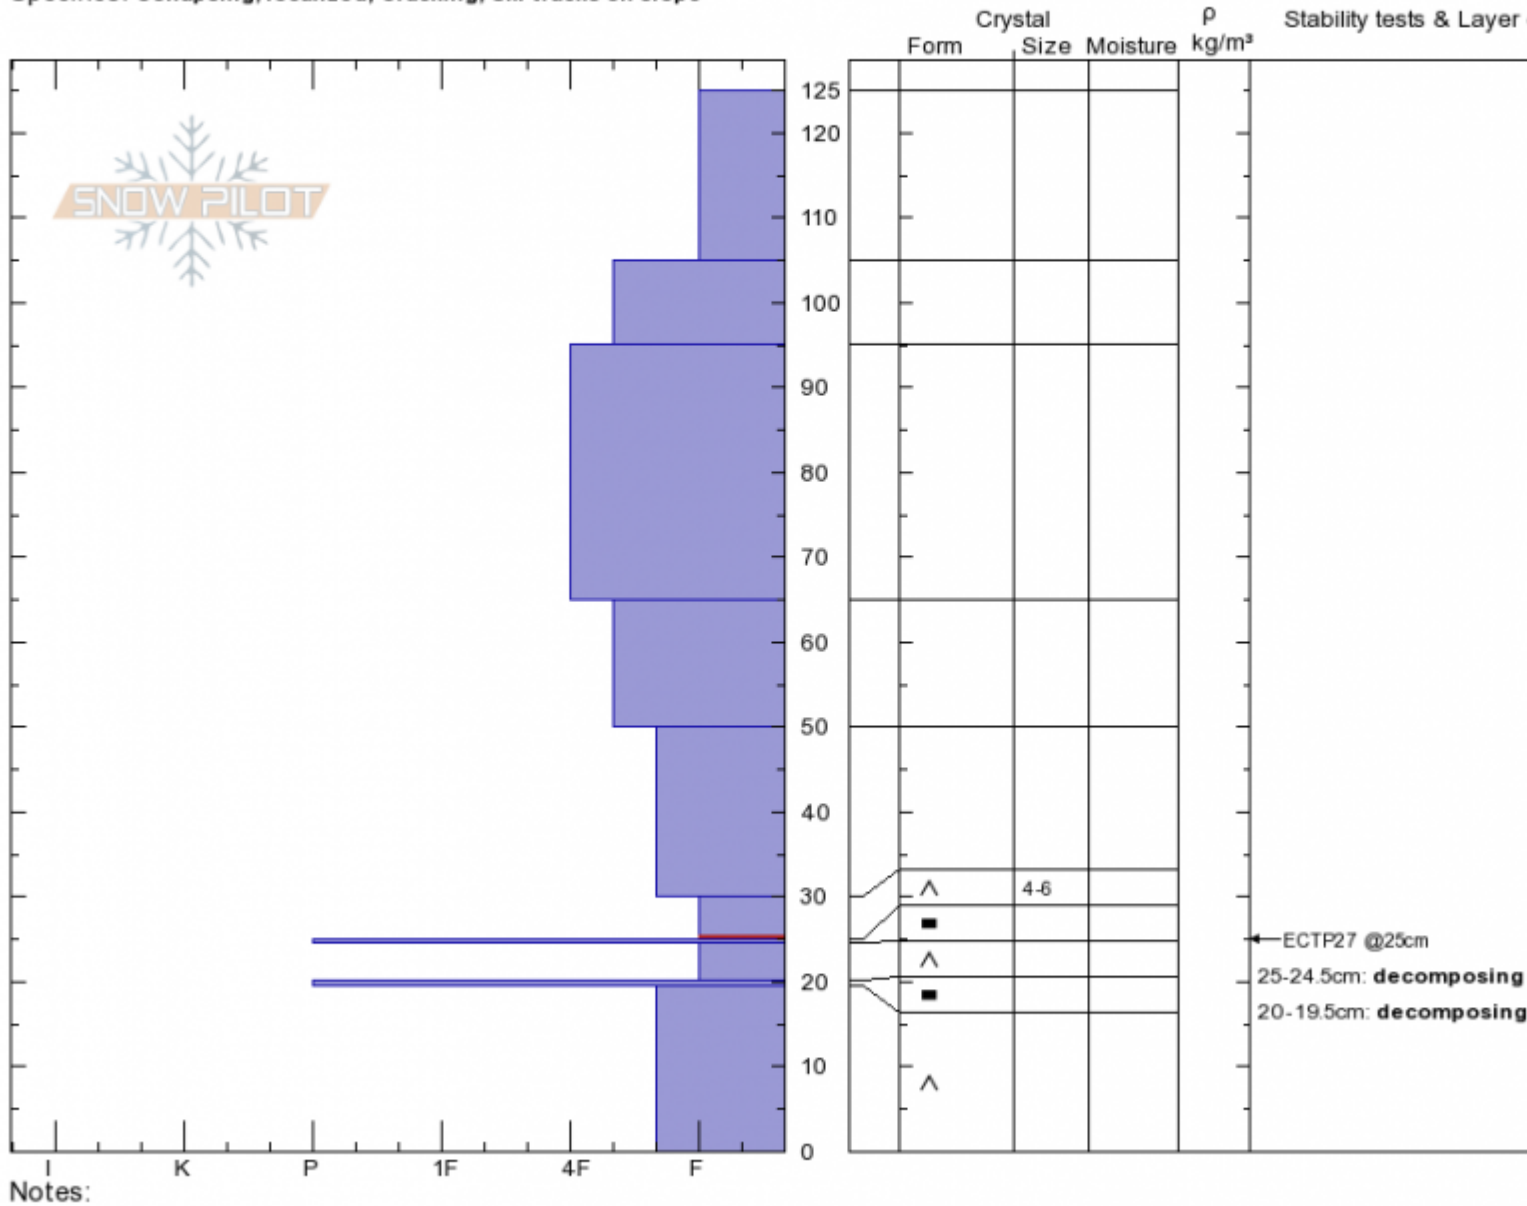

Mt Ellis Burn
Gallatin Range-N
MT
 Elevation: **8333 ft**
 Aspect: **90°**
 Specifics: **Collapsing, localized; Cracking; Ski tracks on slope**

Doug Chabot-Admin
02/11/2020 - 12:30pm
 Co-ord: **45.57781N, -110.95531W**
 Slope Angle: **28°**
 Wind Loading: **previous**

Stability: **Fair**
 Air Temperature: **-5°C**
 Sky Cover: **BKN**
 Precipitation: **NO**
 Wind: **W Moderate**

HS: **125** Layer Notes:
 30-25cm: **Problematic layer**
 25-24.5cm: **decomposing**
 20-19.5cm: **decomposing**

Advisory Region
 Northern Gallatin
 Longitude
 -110.96W
 Latitude
 45.58N
 Northern Gallatin, 2020-02-12