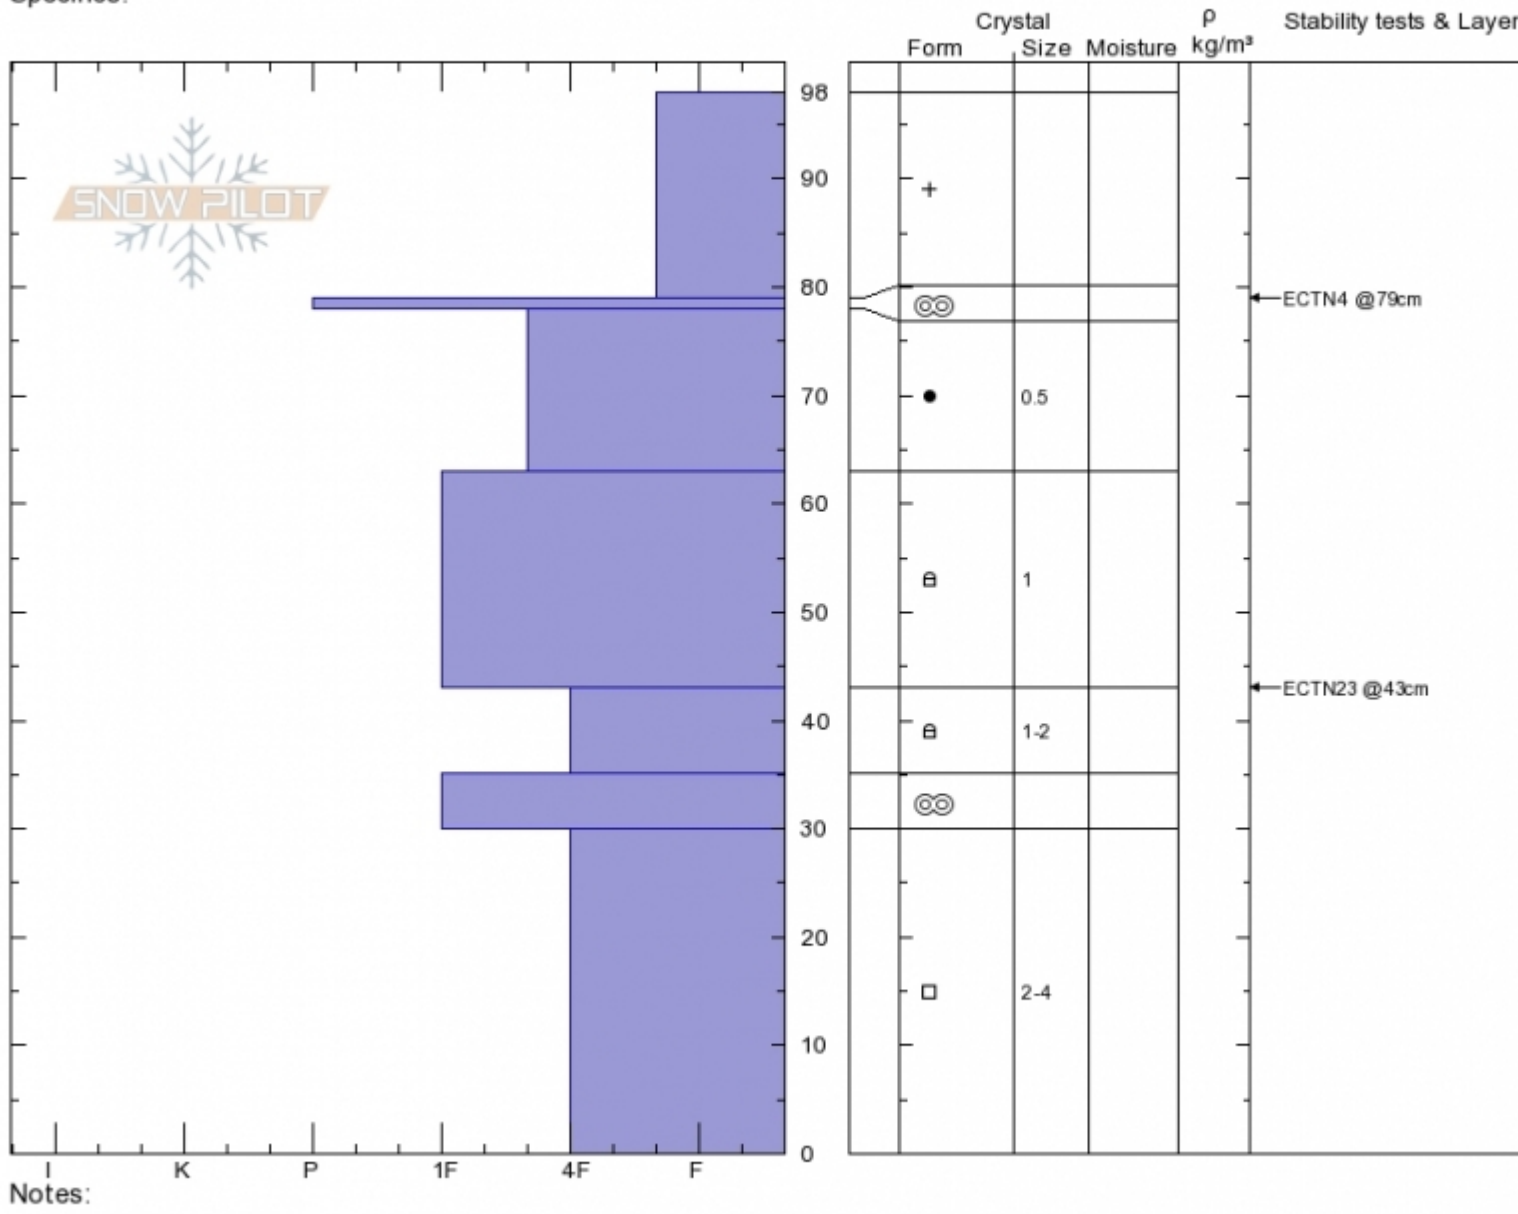

E Face of Texas Meadow
Bridger Range
MT
 Elevation: **7850 ft**
 Aspect: **80°**
 Specifics:

Spencer Jonas
01/27/2020 - 1:30pm
 Co-ord: **45.83069N, -110.92756W**
 Slope Angle: **33°**
 Wind Loading: **no**

Stability:
 Air Temperature:
 Sky Cover: **SCT**
 Precipitation: **NO**
 Wind: **W Light Breeze**

HS:98
PF:98
PS:30
Layer Notes:

Advisory Region
 Bridger Range
 Longitude
 -110.93W
 Latitude
 45.84N

Forecast link: [GNFAC Avalanche Forecast for Tue Jan 28, 2020](#)
 Bridger Range, 2020-01-27