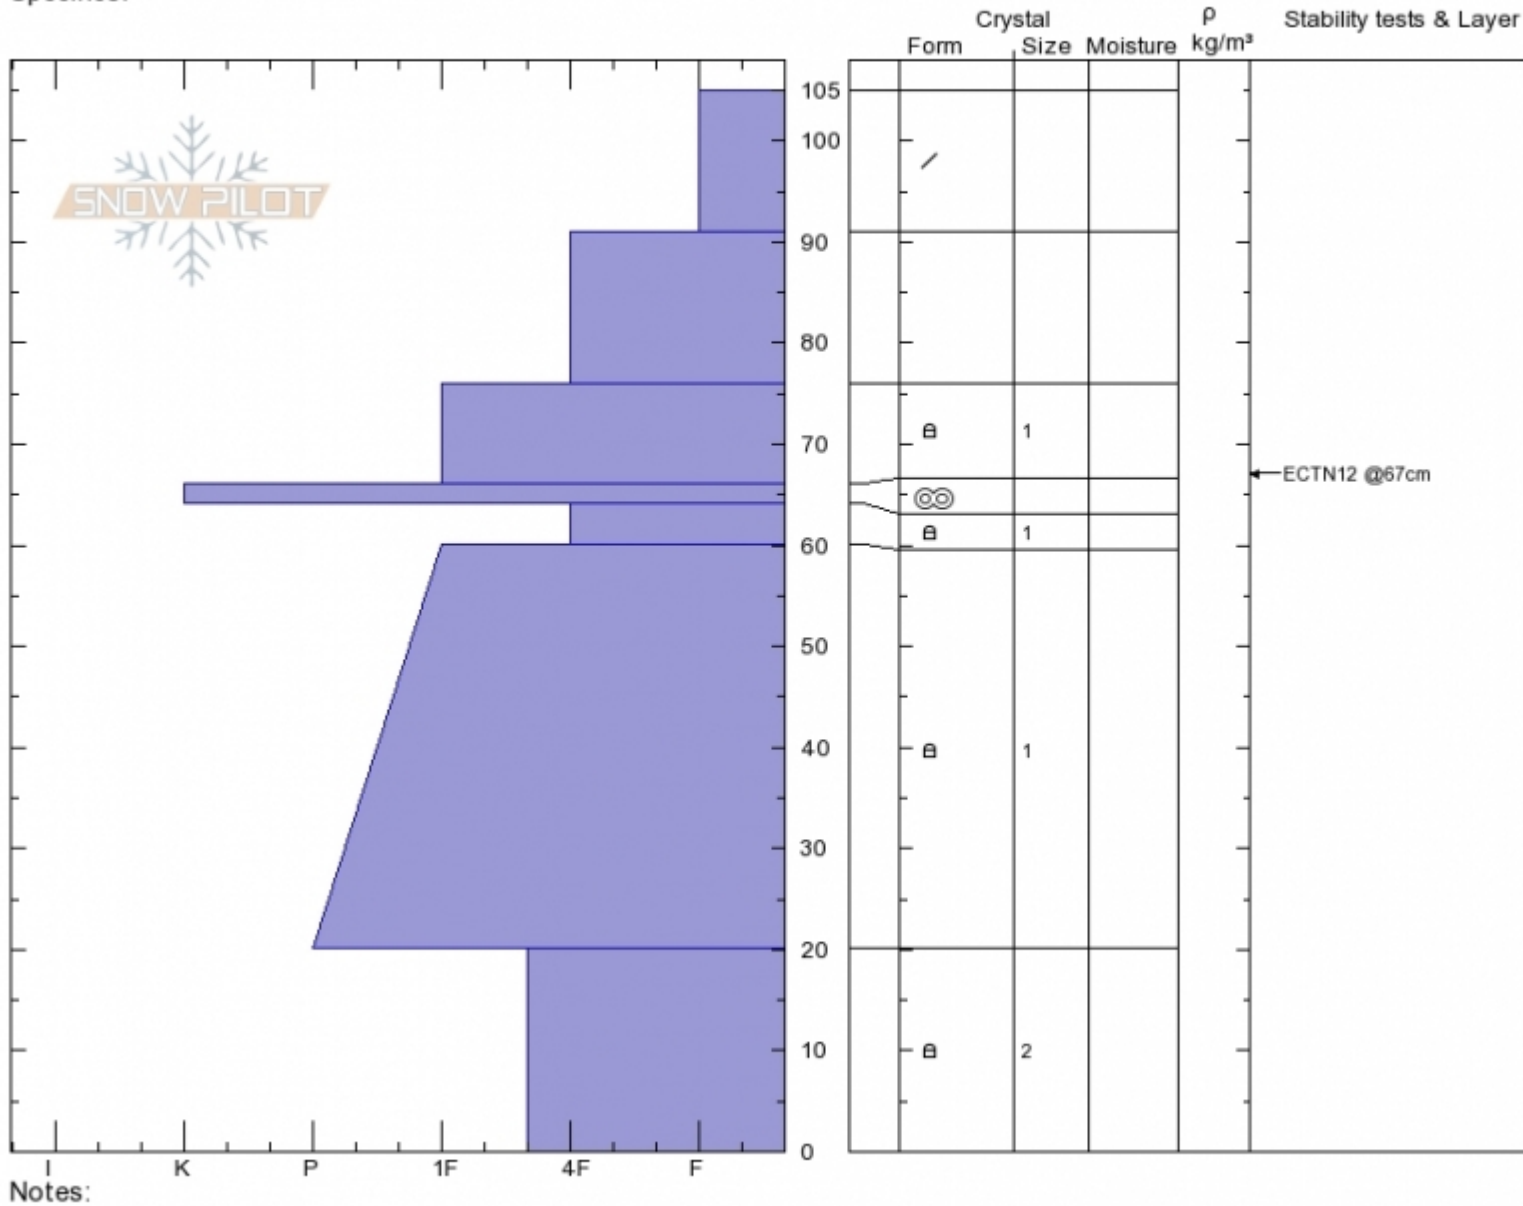

Blackmore, North Face **Spencer Jonas**
Gallatin Range-N **12/16/2019 - 12:42pm**
MT **Co-ord: 45.44958N, -111.00186W**
Elevation: 9082 ft **Slope Angle: 20°**
Aspect: 350° **Wind Loading: no**
Specifics:

Stability: HS:105 Layer Notes:
 Air Temperature: -13.2°C
 Sky Cover: SCT
 Precipitation: NO
 Wind: **Calm**

Advisory Region
 Northern Gallatin
 Longitude
 -111.00W
 Latitude
 45.45N

Forecast link: [GNFAC Avalanche Forecast for Tue Dec 17, 2019](#)
 Northern Gallatin, 2019-12-16