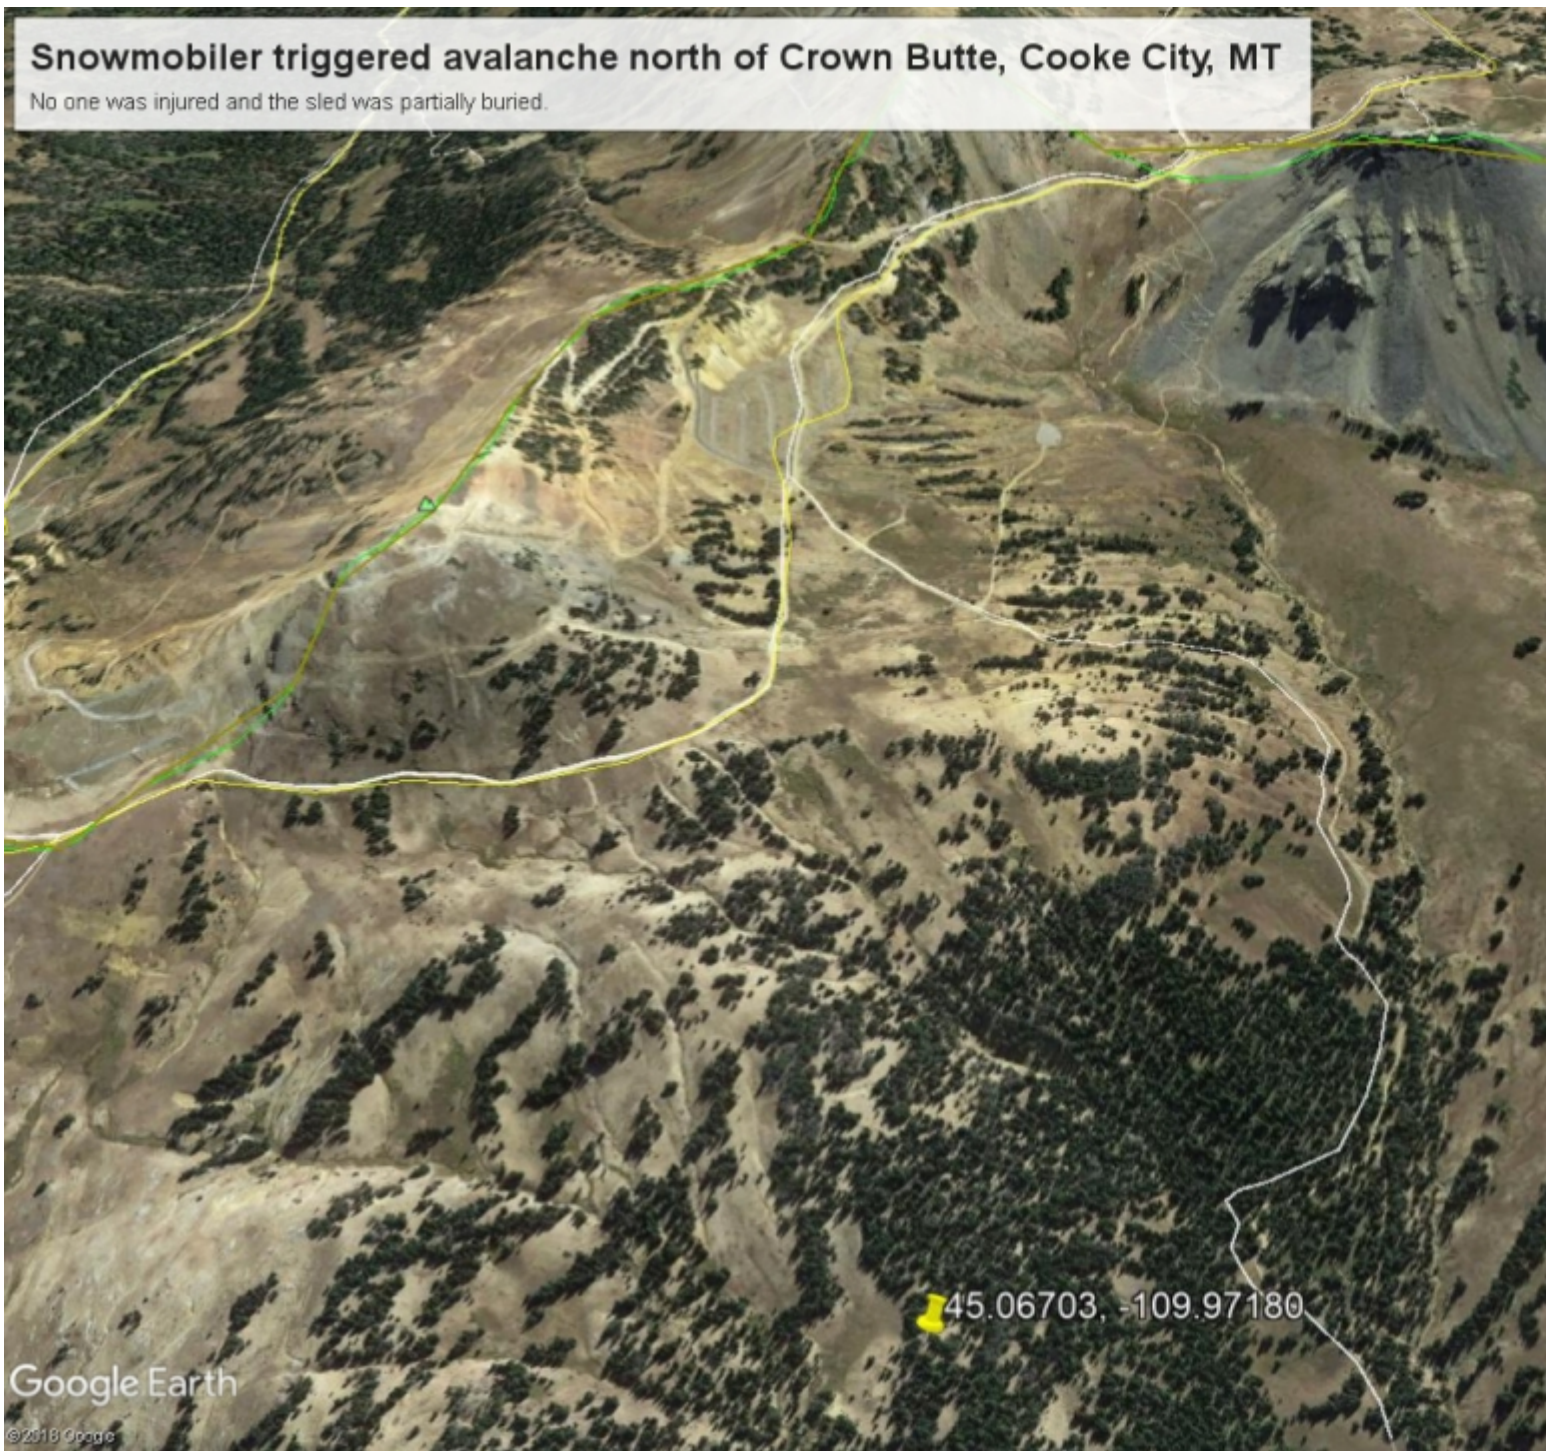

Snowmobiler triggered avalanche north of Crown Butte, Cooke City, MT

No one was injured and the sled was partially buried.

A snowmobiler triggered an avalanche (yellow pin) north of Crown Butte (the gray mountain at the top of the image). This zone is typically approached from Lulu Pass. His sled was partially buried, but the rider was not. Lots of new snow in the last 24 hours created a CONSIDERABLE avalanche danger.

Advisory Region

Cooke City

Longitude

-109.97W

Latitude

45.07N

Avalanche Details: [Natural and human triggered slides in Cooke City](#)

Forecast link: [GNFAC Avalanche Forecast for Mon Dec 9, 2019](#)