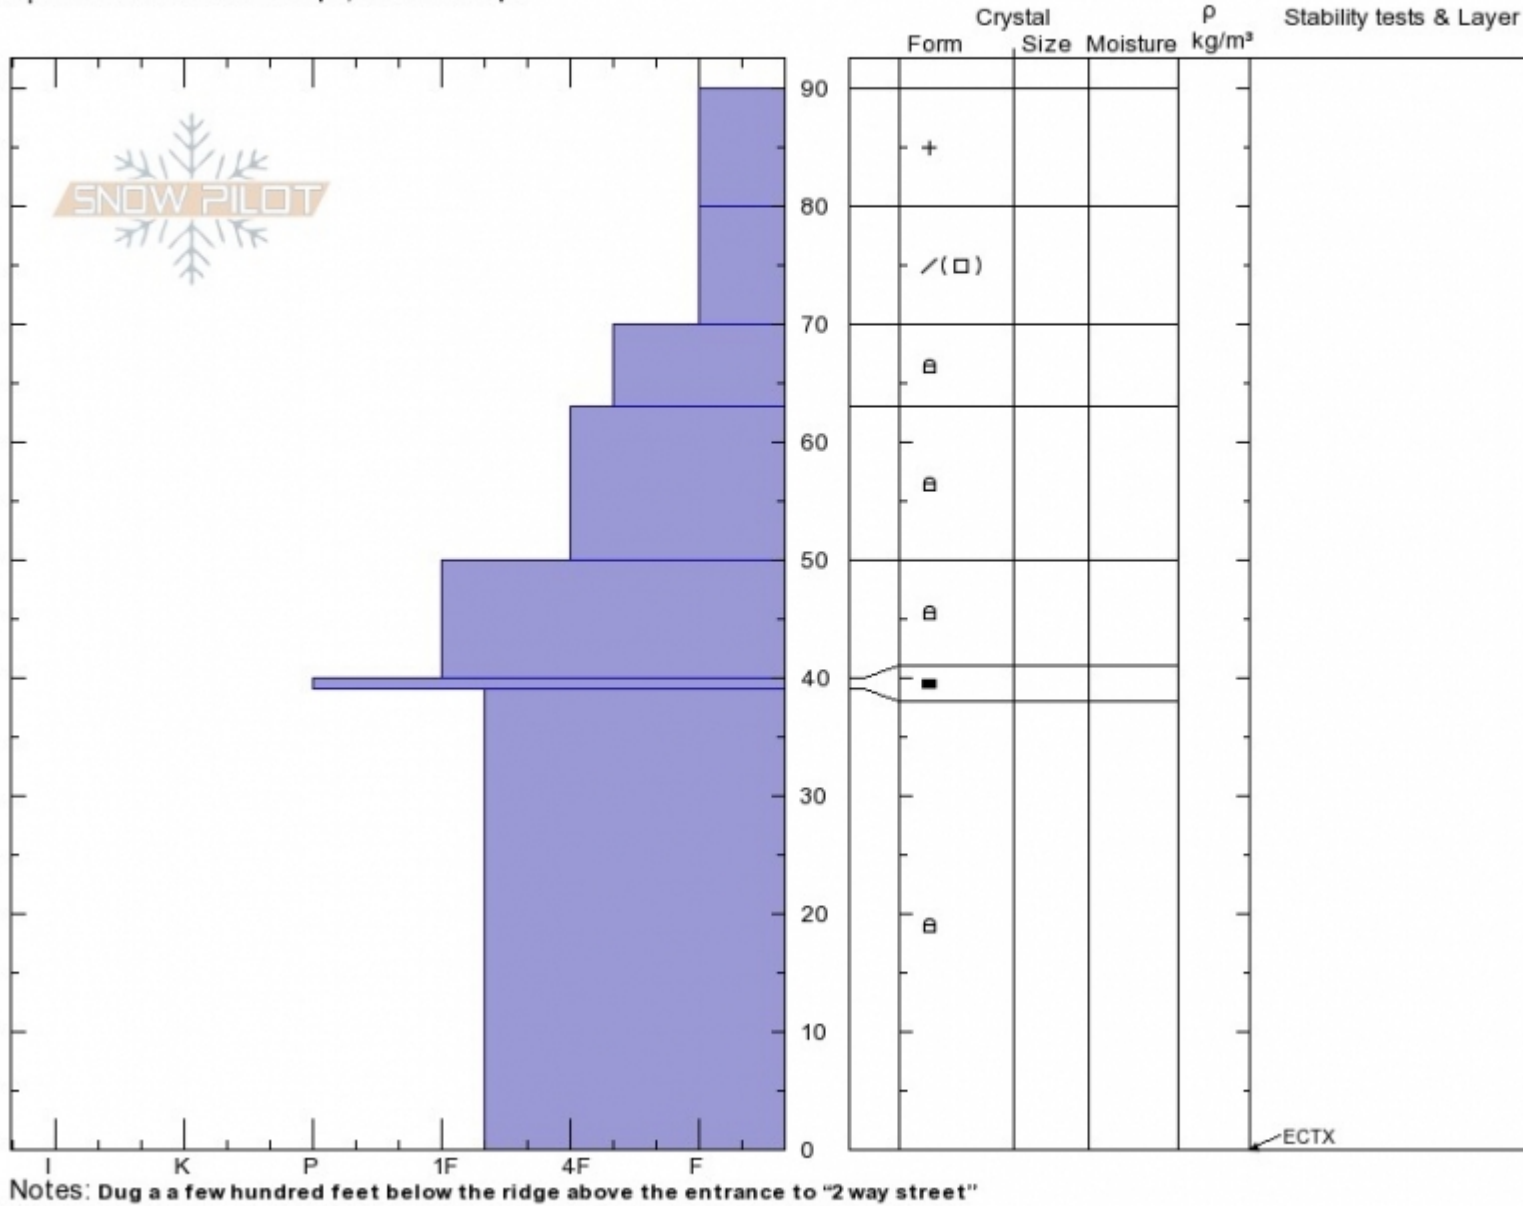

Bridger Bowl
Bridger Range
MT
 Elevation: **8259 ft**
 Aspect: **90°**
 Specifics: **Ski tracks on slope; We skied slope**

Spencer Jonas
12/01/2019 - 11:30am
 Co-ord: **45.81974N, -110.92818W**
 Slope Angle:
 Wind Loading:

Stability:
 Air Temperature:
 Sky Cover: **FEW**
 Precipitation: **NO**
 Wind:

HS:90 Layer Notes:
 80-70cm: **Problematic layer**

Advisory Region
 Bridger Range
 Longitude
 -110.92W
 Latitude
 45.82N

Avalanche Details: [Natural and human triggered wind slabs in the Bridger Range](#)
 Bridger Range, 2019-12-01