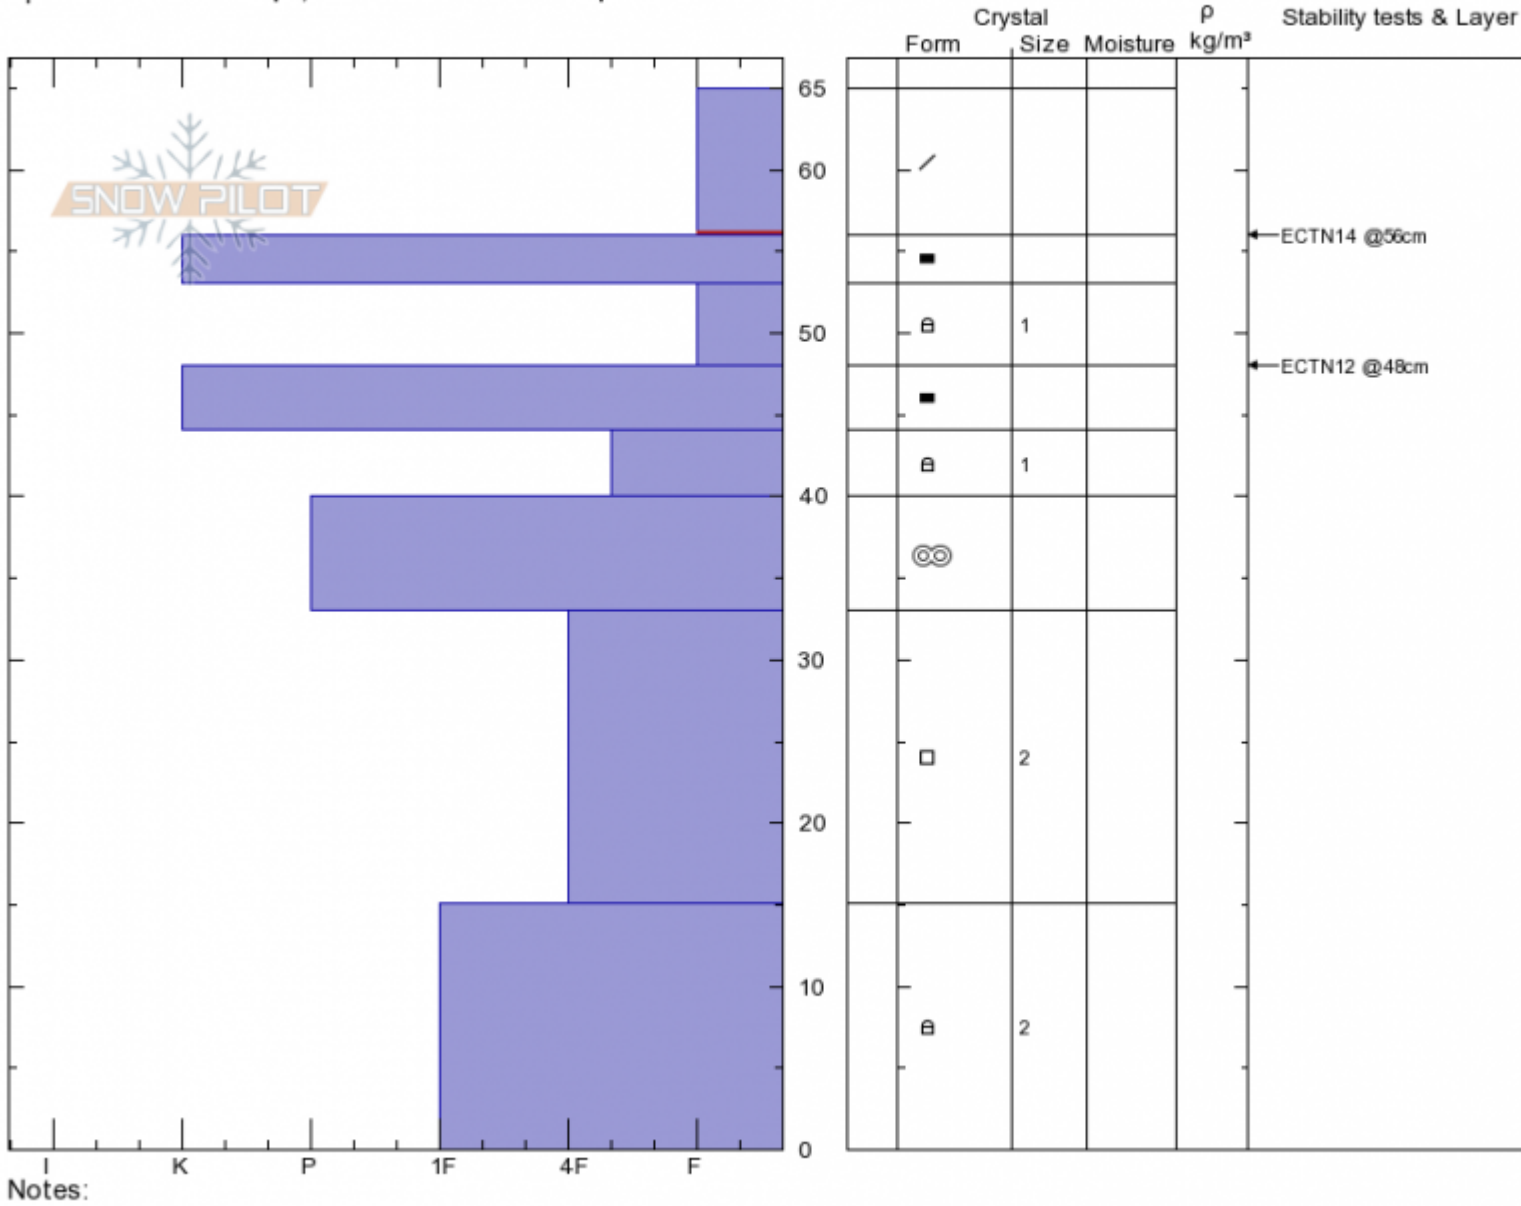

Marty's
 Cooke City
 MT
 Elevation: 9758 ft
 Aspect: SW
 Specifics: We skied slope; Snowmobile tracks on slope

Doug Chabot-Admin
 11/27/2019 - 10:30am
 Co-ord: 45.04834N, -109.94609W
 Slope Angle: 33°
 Wind Loading: previous

Stability: **Good**
 Air Temperature: -14°C
 Sky Cover: **OVC**
 Precipitation: **NO**
 Wind:

HS:65 Layer Notes:
 65-56cm: **Problematic layer**

Advisory Region
 Cooke City
 Longitude
 -109.96W
 Latitude
 45.05N