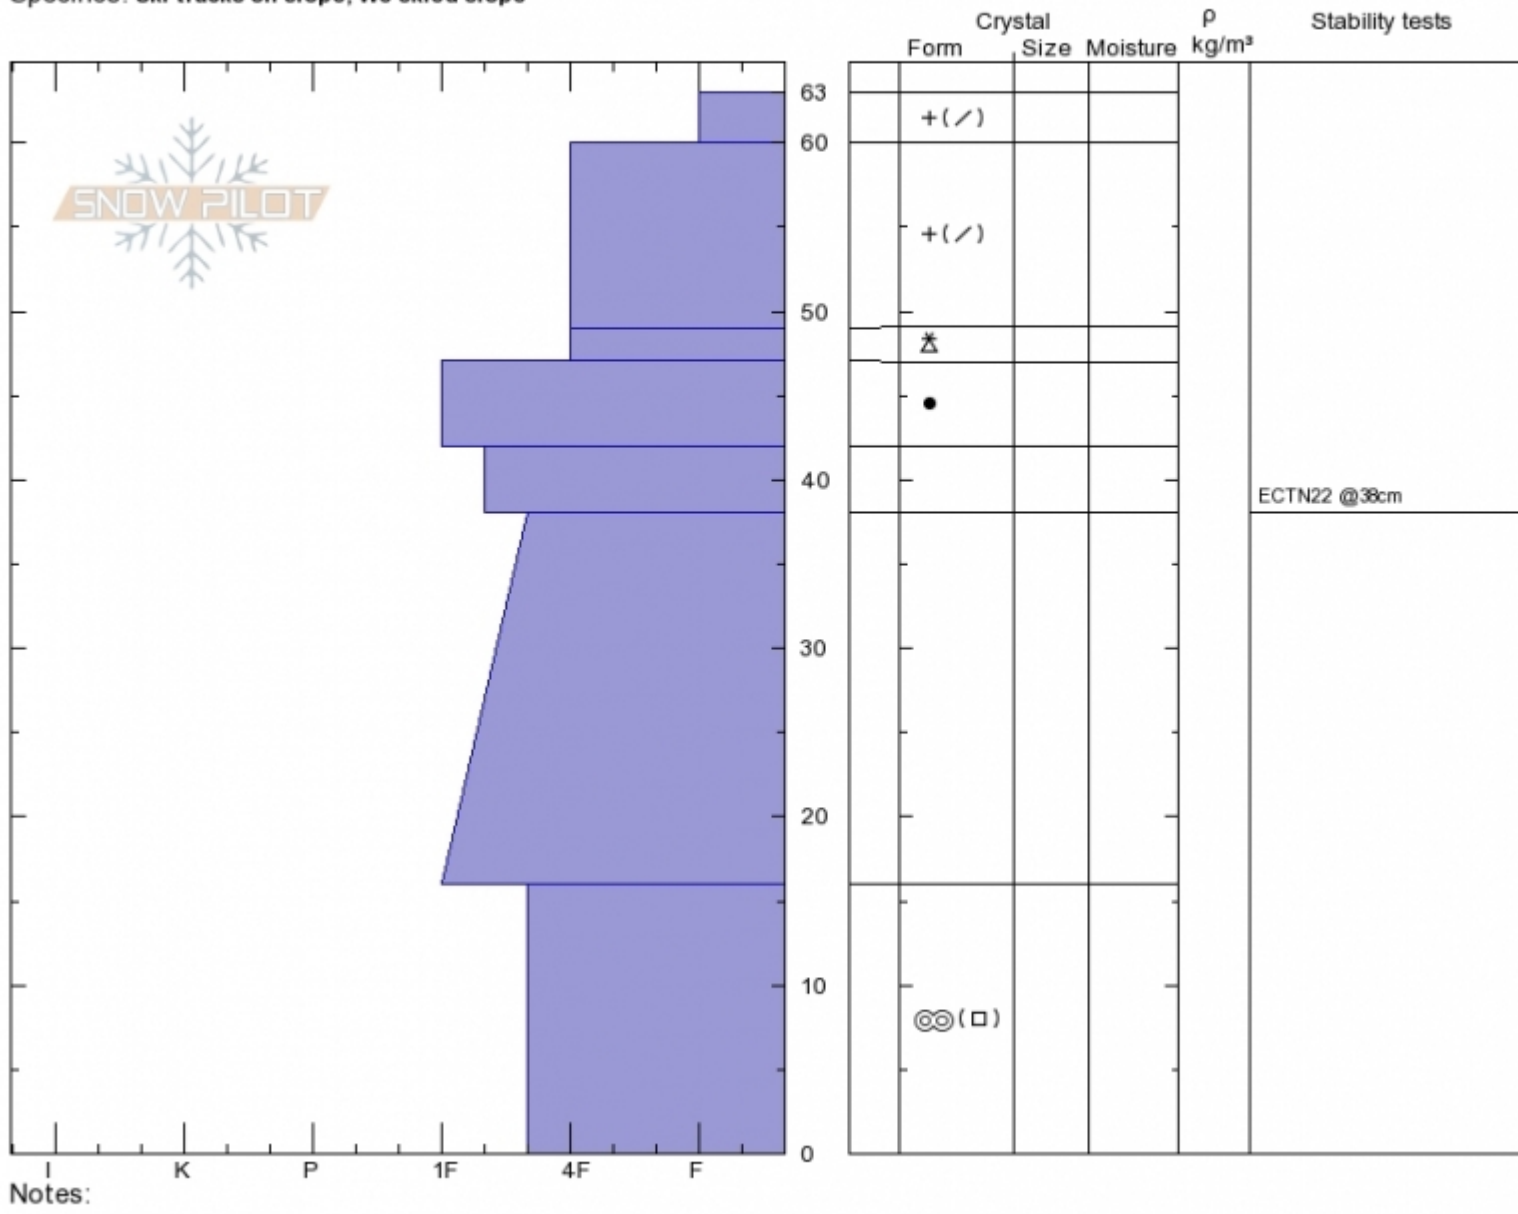

**Lower Reefer Chute**  
**Bridger Range**  
**MT**  
 Elevation: **8082 ft**  
 Aspect: **20°**  
 Specifics: **Ski tracks on slope; We skied slope**

**Alex Marienthal**  
**10/27/2019 - 11:15am**  
 Co-ord: **45.82920N, -110.93093W**  
 Slope Angle: **32°**  
 Wind Loading: **no**

Stability: **Good**  
 Air Temperature: **-17°C**  
 Sky Cover: **BKN**  
 Precipitation: **S-1**  
 Wind: **W Light Breeze**

HS:**63**  
 Stability Test Notes

Layer No

Advisory Region  
 Bridger Range  
 Longitude  
 -110.93W  
 Latitude  
 45.83N