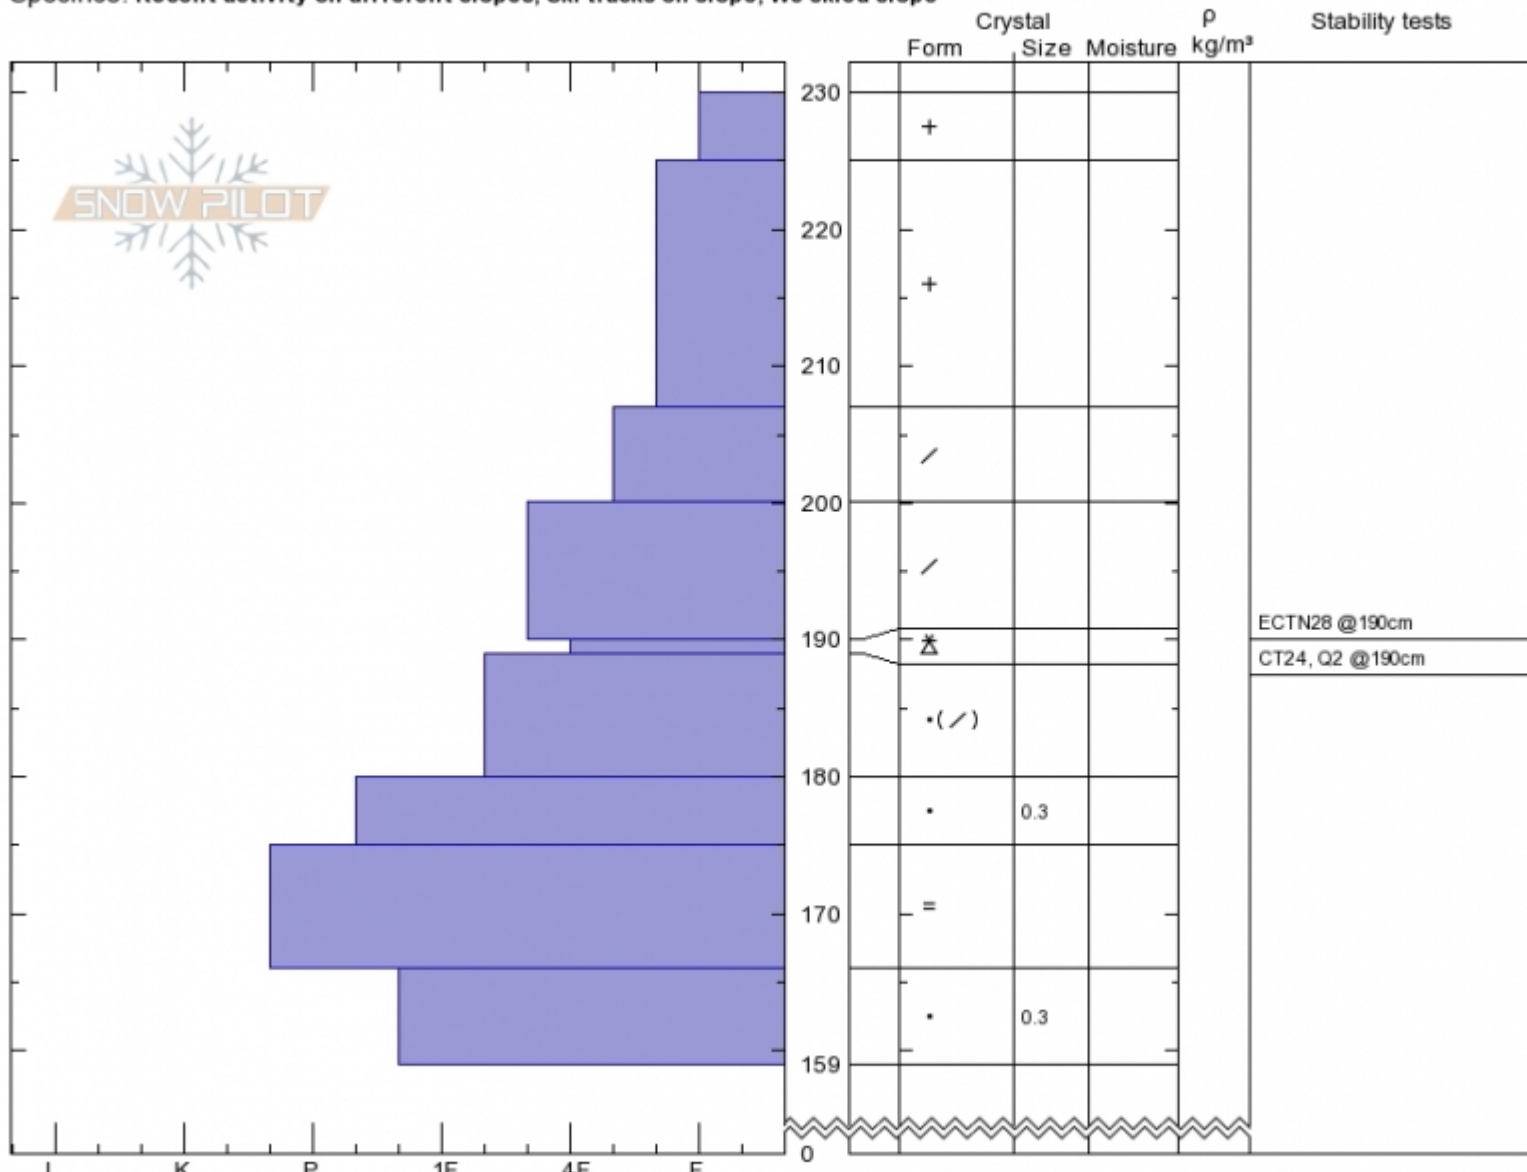

Sometimes near tram
 Bridger Range
 MT
 Elevation: 8420 ft
 Aspect: 69°
 Specifics: Recent activity on different slopes; Ski tracks on slope; We skied slope

Alex Marienthal
 Wed Apr 17 12:30 2019
 Co-ord: 45.81735N, -110.92846W
 Slope Angle: 23°
 Wind Loading: no

Stability: **Good**
 Air Temperature:
 Sky Cover: **OVC**
 Precipitation: **S1**
 Wind: **W Light Breeze**

HS230
 Stability Test Notes

Layer No

ECTN28 @190cm
 CT24, Q2 @190cm

Notes: Stability of new snow good until sunshine or warm temps... quick change possible any minute...