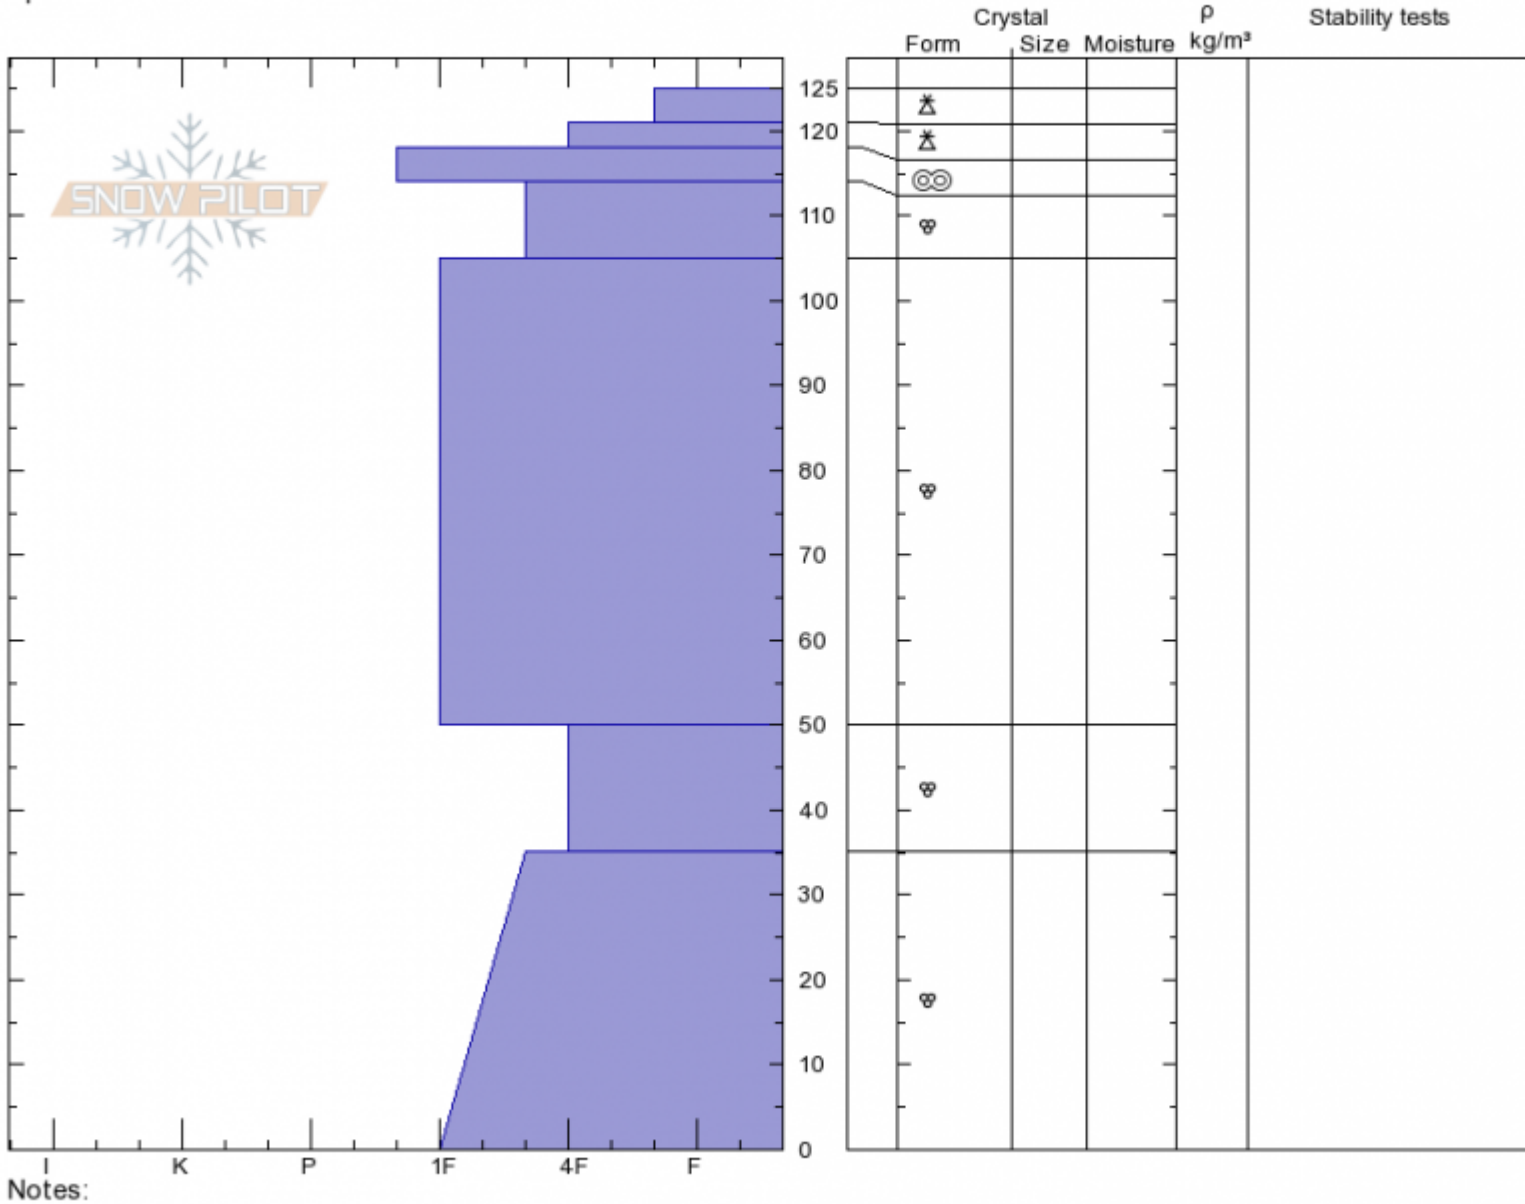

Tuman Gulch
Bridger Range
MT
 Elevation: **8450 ft**
 Aspect: **225°**
 Specifics:

Andrew Schauer
Sat Apr 6 11:00 2019
 Co-ord: **45.82326N, -110.93265W**
 Slope Angle: **31°**
 Wind Loading: **no**

Stability: **Fair**
 Air Temperature: **-1°C**
 Sky Cover: **FEW**
 Precipitation: **NO**
 Wind: **SW Light Breeze**

HS125 PF15

Layer No

Advisory Region
 Bridger Range
 Longitude
 -110.93W
 Latitude
 45.82N
 Bridger Range, 2019-04-06