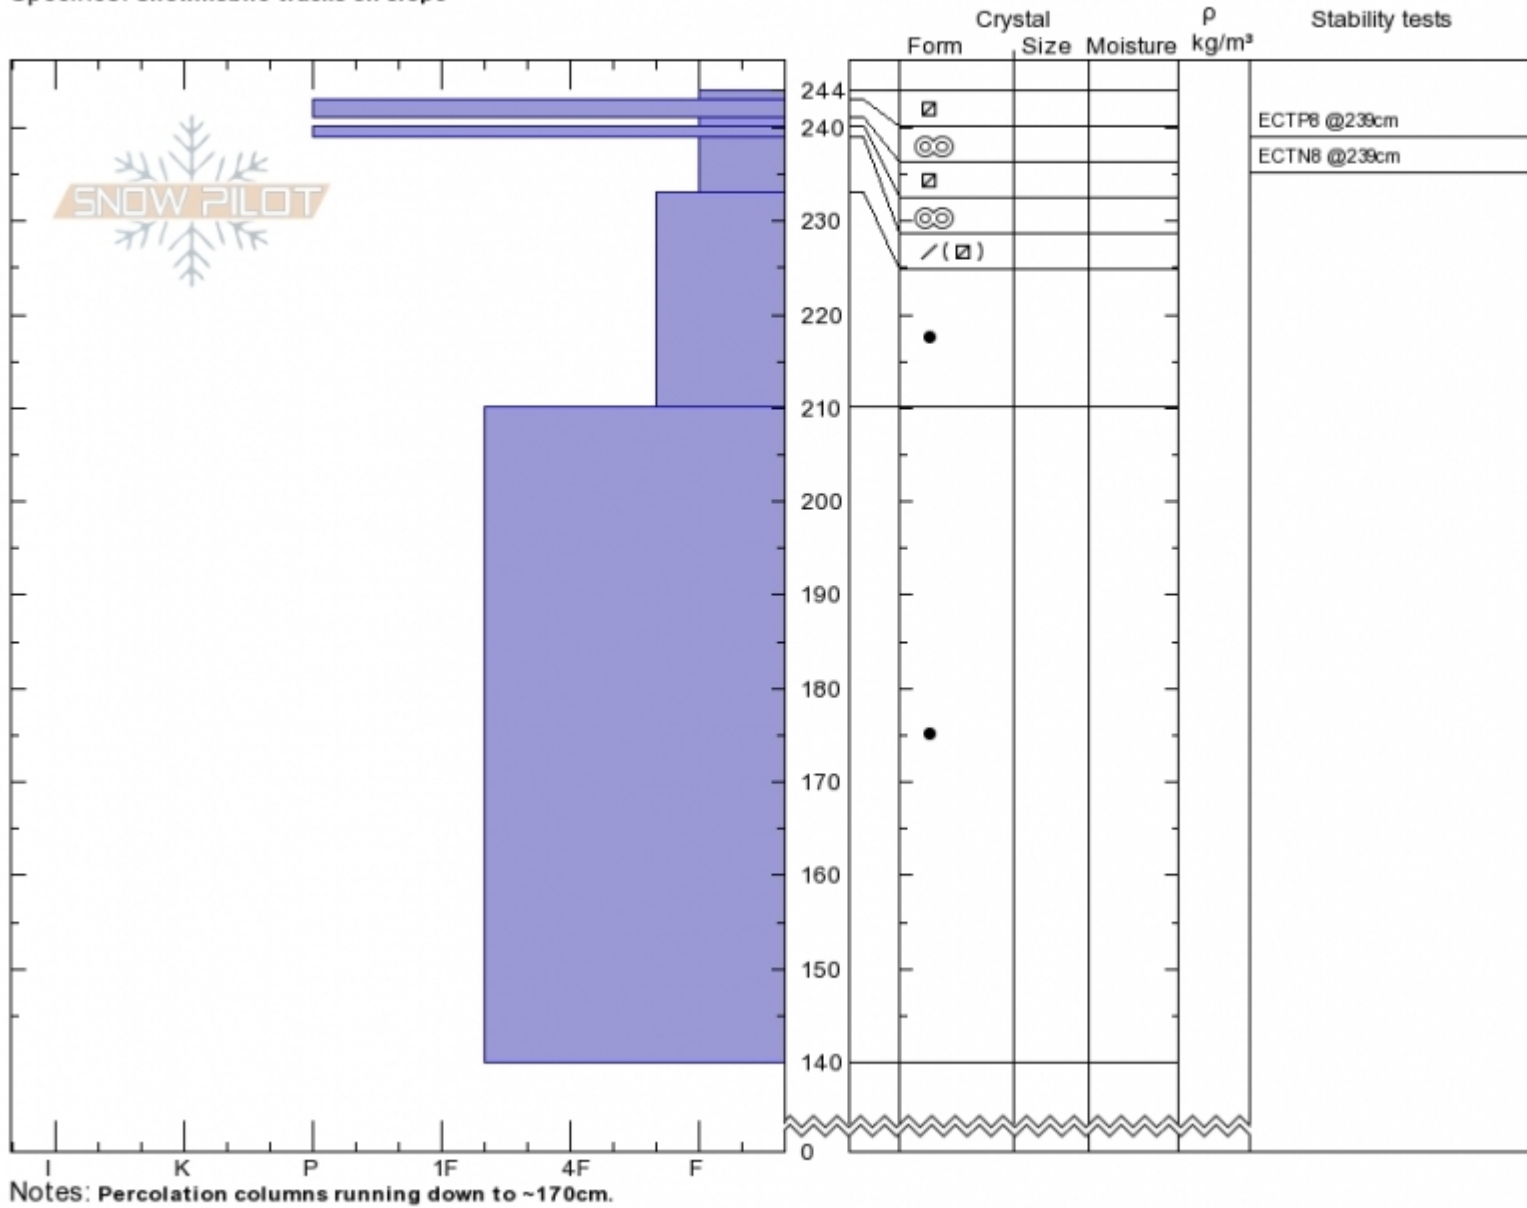

Goose Lake
 Cooke City
 MT
 Elevation: 10000 ft
 Aspect: 145°
 Specifics: Snowmobile tracks on slope

Ian Hoyer
 Mon Mar 18 10:00 2019
 Co-ord: 45.10015N, -109.90665W
 Slope Angle: 30°
 Wind Loading:

Stability: **Good**
 Air Temperature:
 Sky Cover: **CLR**
 Precipitation: **NO**
 Wind: **Calm**

HS244 PF40
 Stability Test Notes

Layer No
 240-241: F

Advisory Region
 Cooke City
 Cooke City, 2019-03-19