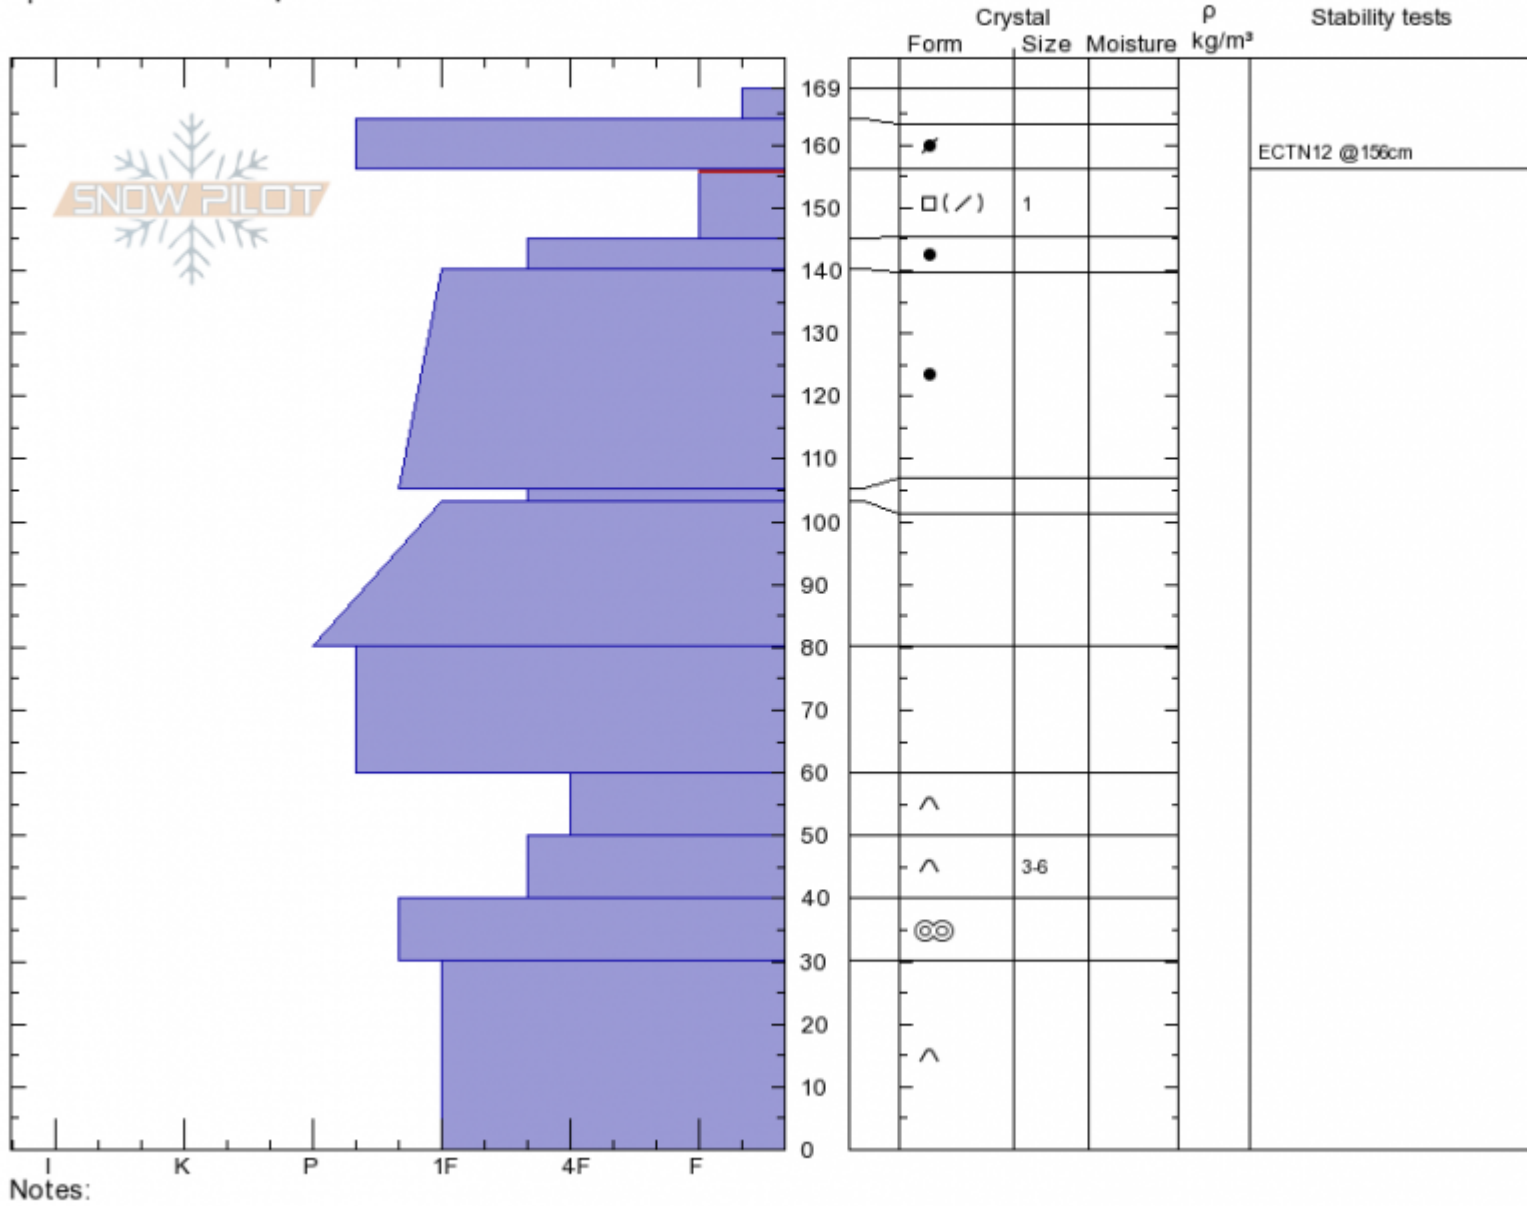

Frazier Basin
Bridger Range
MT
 Elevation: **8700 ft**
 Aspect: **9°**
 Specifics: **We skied slope**

Andrew Schauer
Sat Mar 16 23:30 2019
 Co-ord: **45.92098N, -110.98024W**
 Slope Angle: **36°**
 Wind Loading: **previous**

Stability: **Good**
 Air Temperature:
 Sky Cover: **FEW**
 Precipitation: **NO**
 Wind: **E Moderate**

HS169 PF50
Stability Test Notes

Layer No
145-156:

Advisory Region
 Bridger Range
 Longitude
 -110.98W
 Latitude
 45.92N
 Bridger Range, 2019-03-16