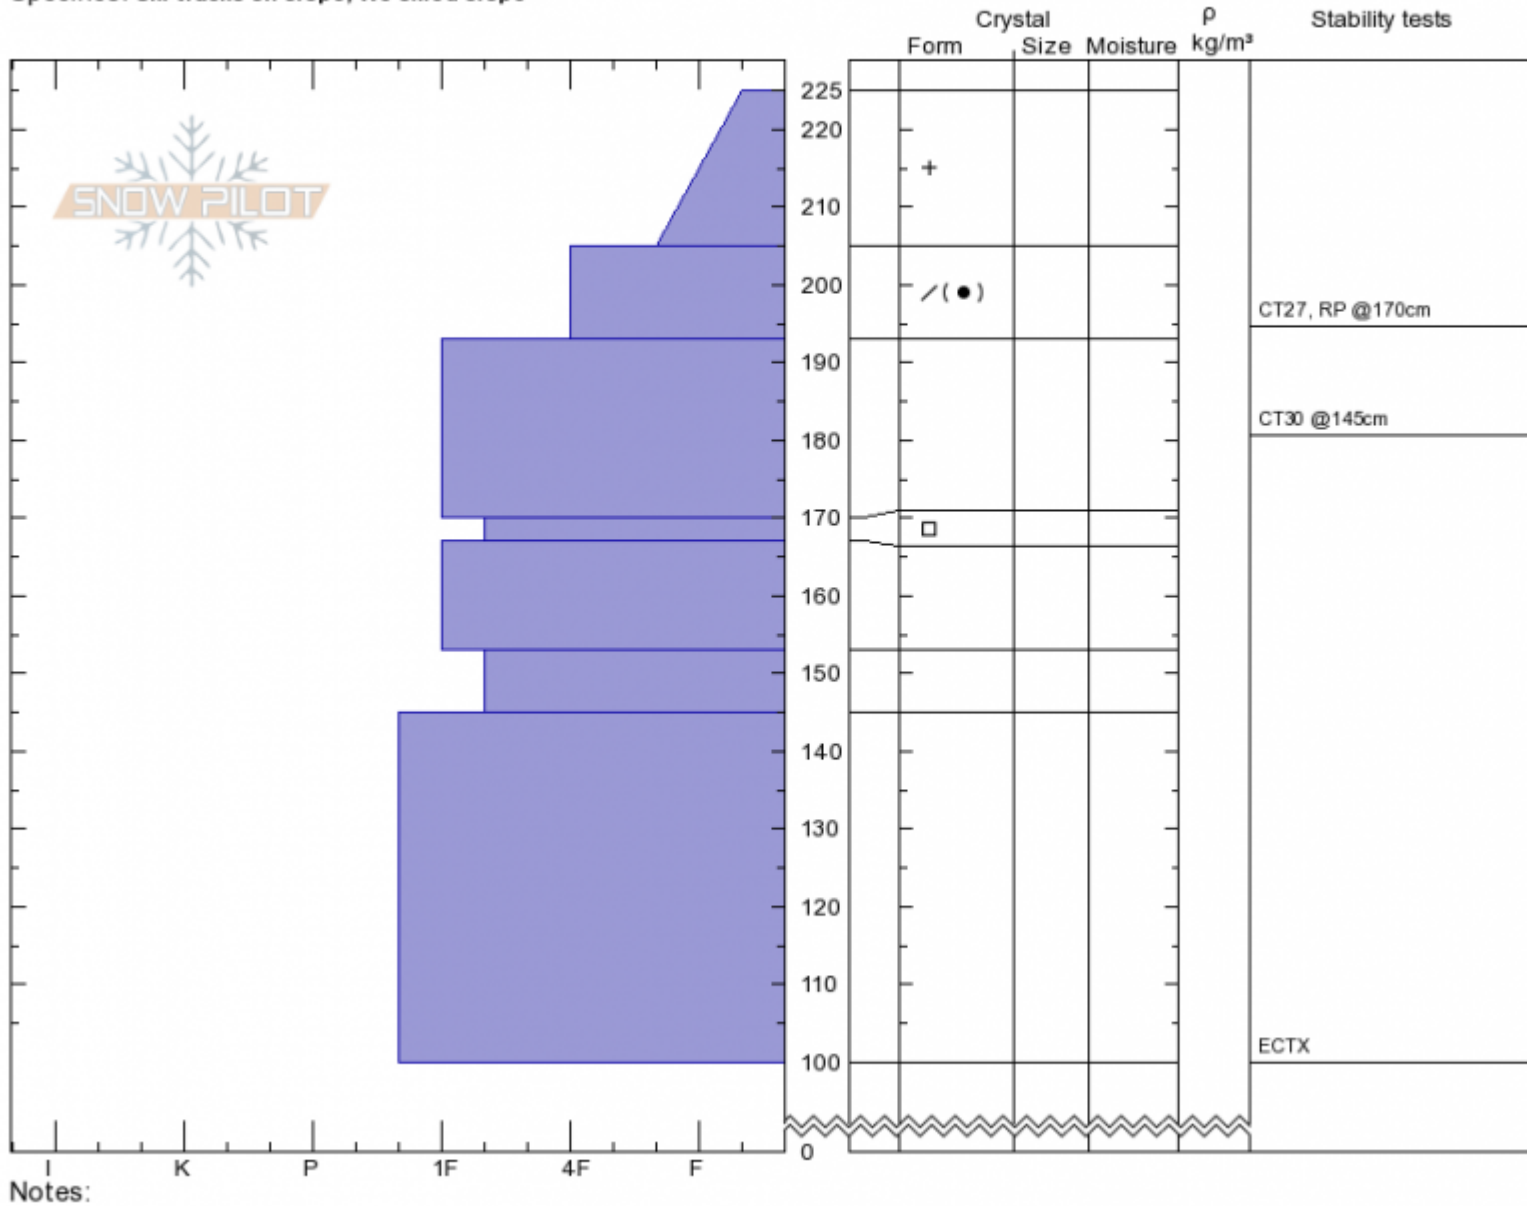

**Maid of the Mist - N**  
**Gallatin Range-N**  
**MT**  
 Elevation: **9150 ft**  
 Aspect: **315°**  
 Specifics: **Ski tracks on slope; We skied slope**

**Andrew Schauer**  
**Sat Mar 9 11:15 2019**  
 Co-ord: **45.41522N, -110.97246W**  
 Slope Angle: **35°**  
 Wind Loading: **no**

Stability: **Good**  
 Air Temperature: **-12°C**  
 Sky Cover: **OVC**  
 Precipitation: **S1**  
 Wind: **S Light Breeze**

**HS225 PF45**  
**Stability Test Notes**

Layer No  
**167-170:**

Advisory Region  
 Northern Gallatin  
 Longitude  
 -110.97W  
 Latitude  
 45.42N  
 Northern Gallatin, 2019-03-09