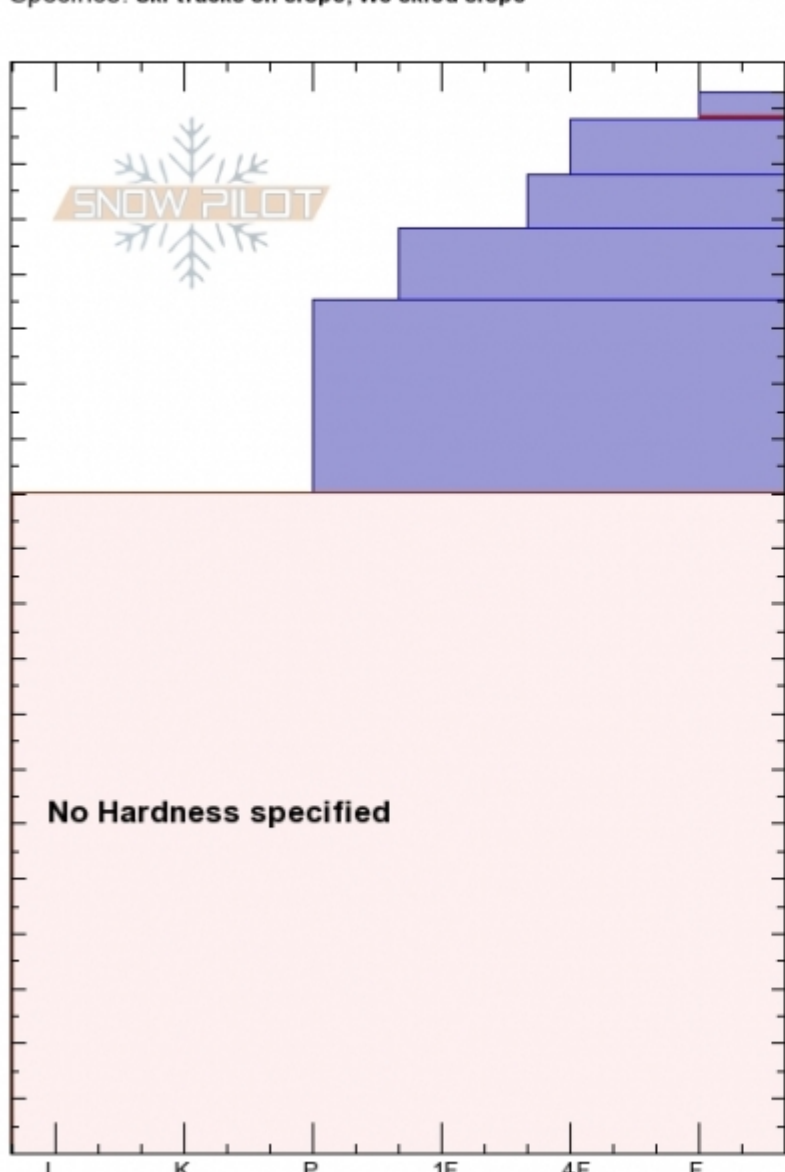

Bacon Rind Upper Meadow
Madison Range-S
MT
 Elevation: **2740 m**
 Aspect: **80°**
 Specifics: **Ski tracks on slope; We skied slope**

Marl Birkeland
Wed Mar 6 11:30 2019
 Co-ord: **44.96104N, -111.10022W**
 Slope Angle: **22°**
 Wind Loading: **no**

Stability: **Very Good**
 Air Temperature:
 Sky Cover: **OVC**
 Precipitation: **S-1**
 Wind: **Calm**

HS193
Stability Test Notes

Layer No
188-193: P
0-120: No

Crystal Form	Crystal Size	Moisture	ρ kg/m ³	Stability tests
+(/)	1	D		ECTN5 @188cm
•	0.5	D		
	0.5	D		
•	0.3	D		ECTN25 @155cm
	0.3			