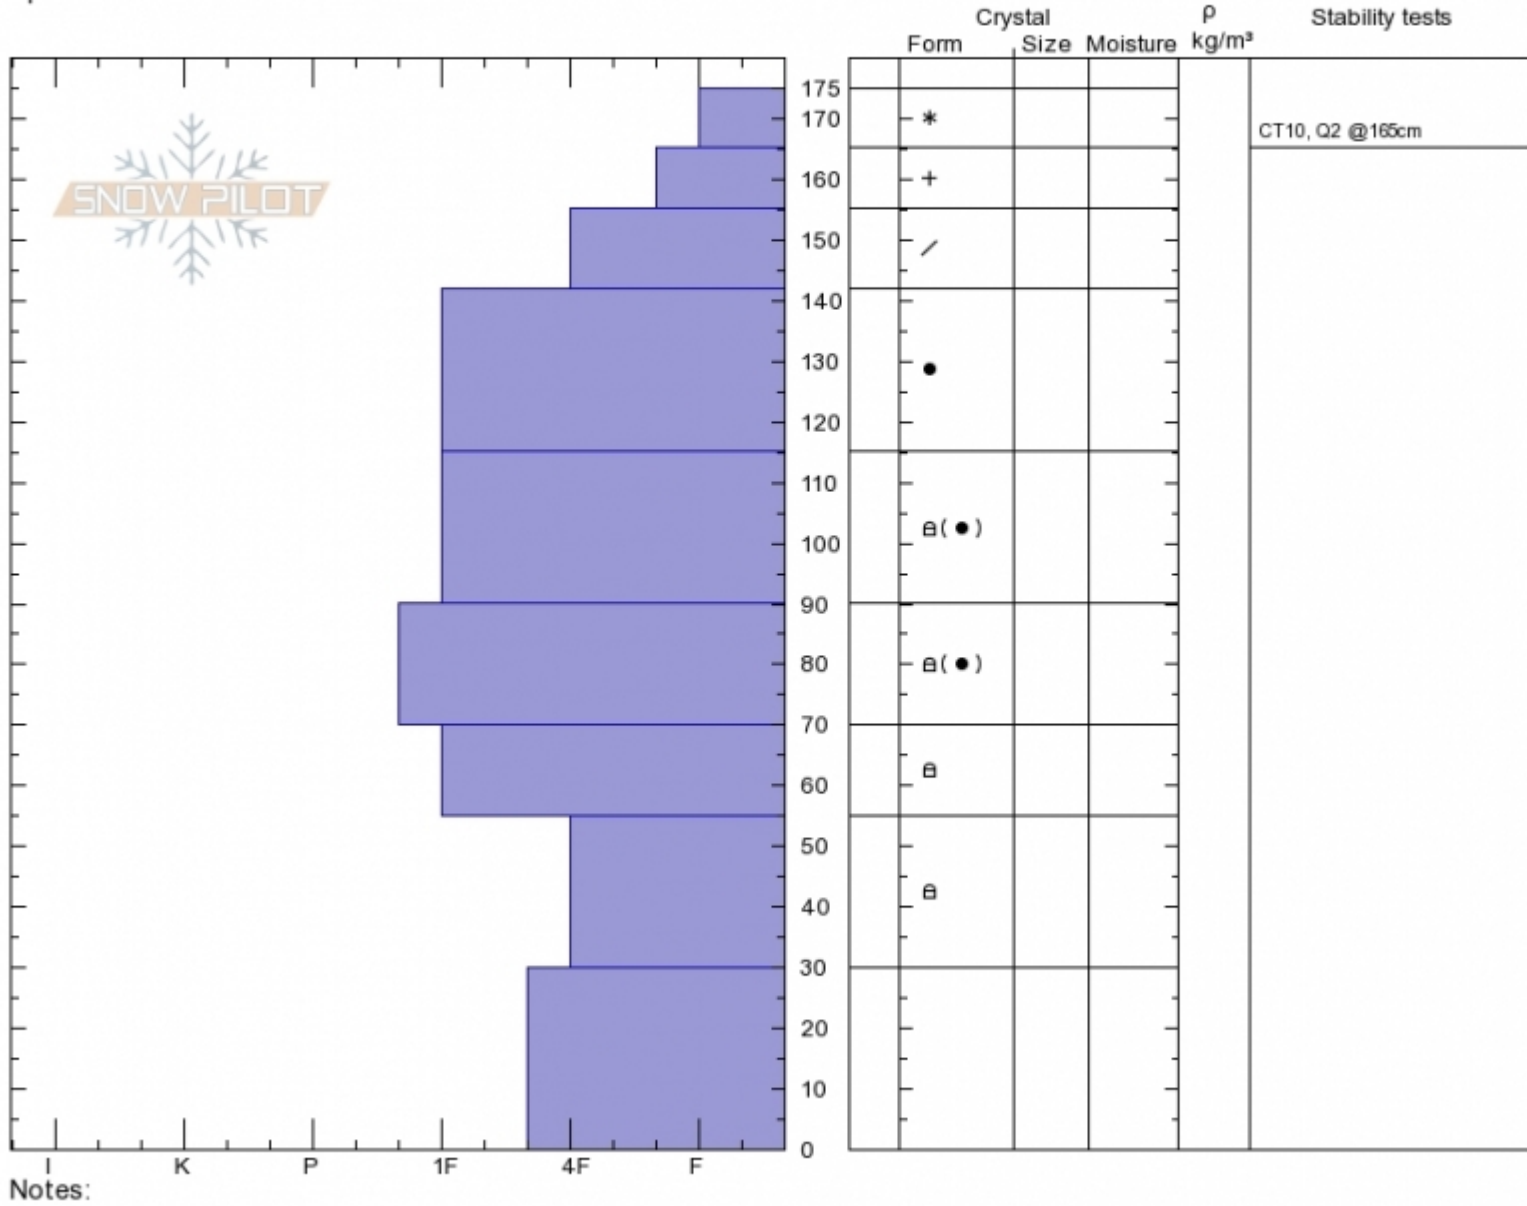

Wilderness Bndry
 Madison Range-S
 MT
 Elevation: 8800 ft
 Aspect: 255°
 Specifics:

Alex Marienthal
 Fri Mar 1 13:30 2019
 Co-ord: 44.97642N, -111.35880W
 Slope Angle: 15°
 Wind Loading:

Stability: Fair
 Air Temperature:
 Sky Cover: SCT
 Precipitation: S-1
 Wind: Light Breeze

HS175
 Stability Test Notes

Layer No

Advisory Region
 Southern Madison
 Southern Madison, 2019-03-04