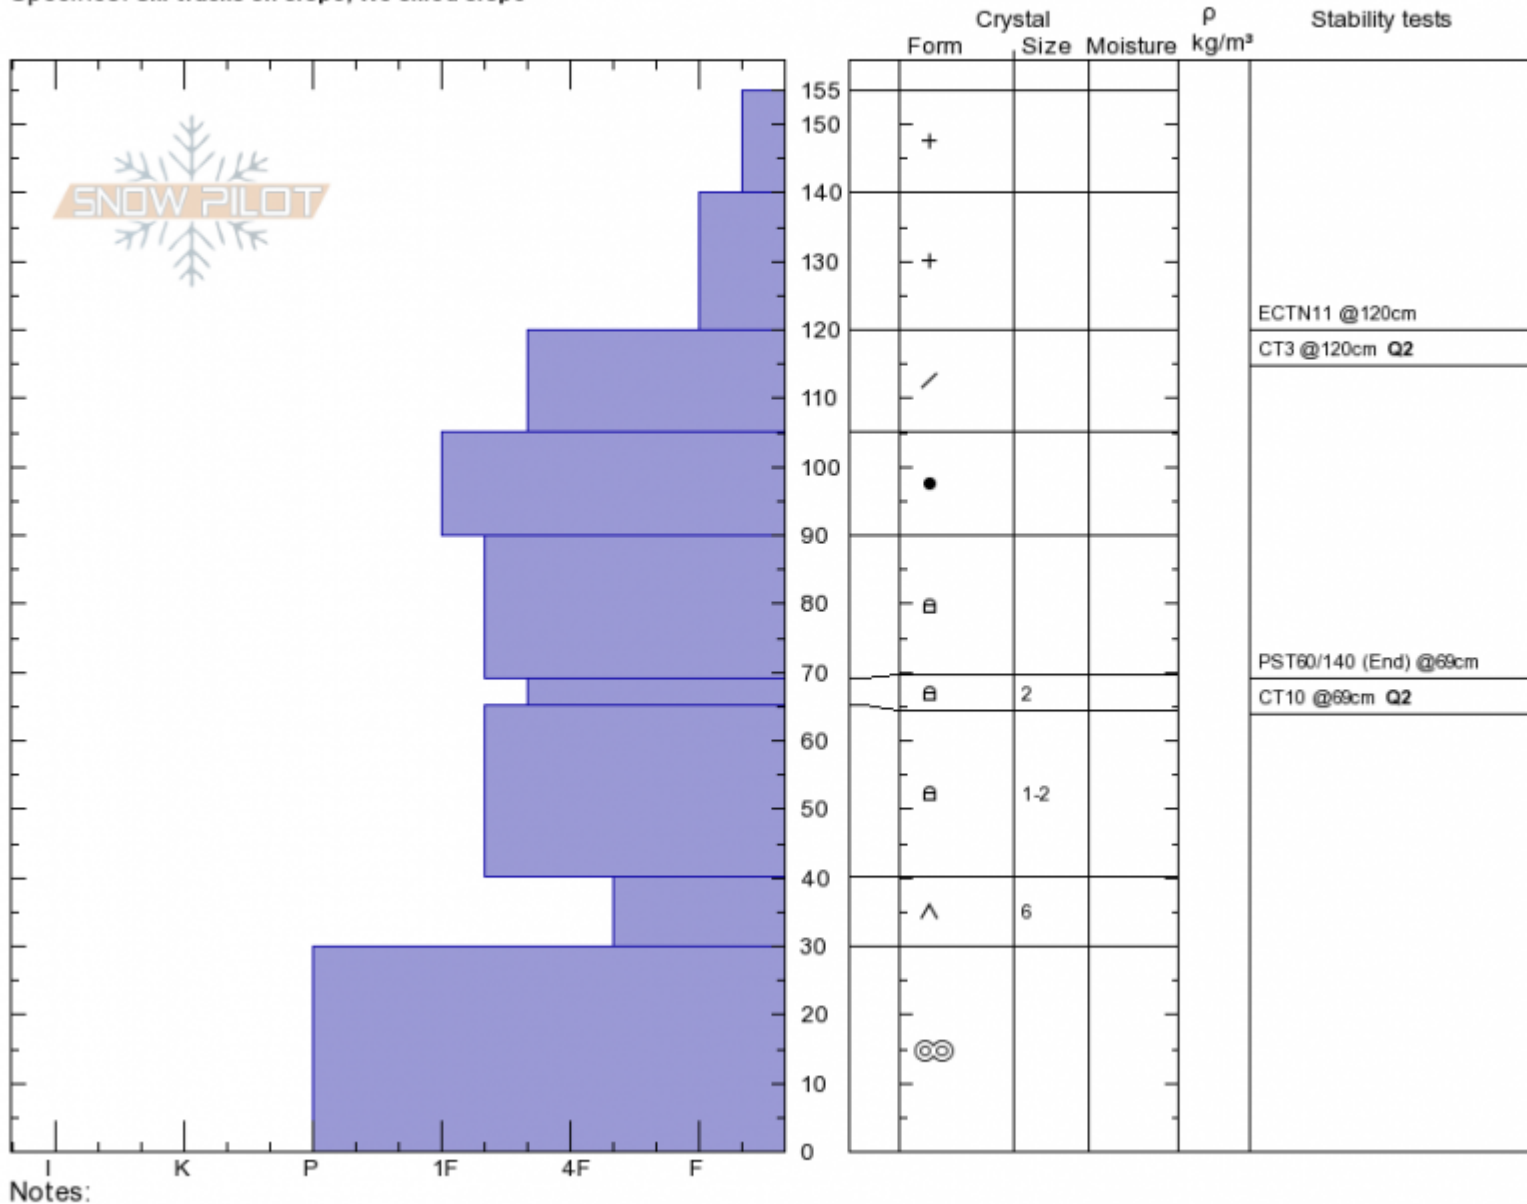

Beehive Basin

Andrew Schauer

Stability: Fair

HS155 PS20

Layer No

Sat Mar 2 10:30 2019

Air Temperature: -12°C

Stability Test Notes

65-69: Pro

Montana, Madison Range Co-ord: 45.32055N, -111.38106W

Sky Cover: OVC

120: Q2

Elevation: 8850 ft

Slope Angle: 27°

Precipitation: S-1

69: Q2

Aspect: 240°

Wind Loading: no

Wind: SW Light Breeze

Specifics: Ski tracks on slope; We skied slope

Advisory Region
 Northern Madison
 Longitude
 -111.38W
 Latitude
 45.32N
 Northern Madison, 2019-03-02