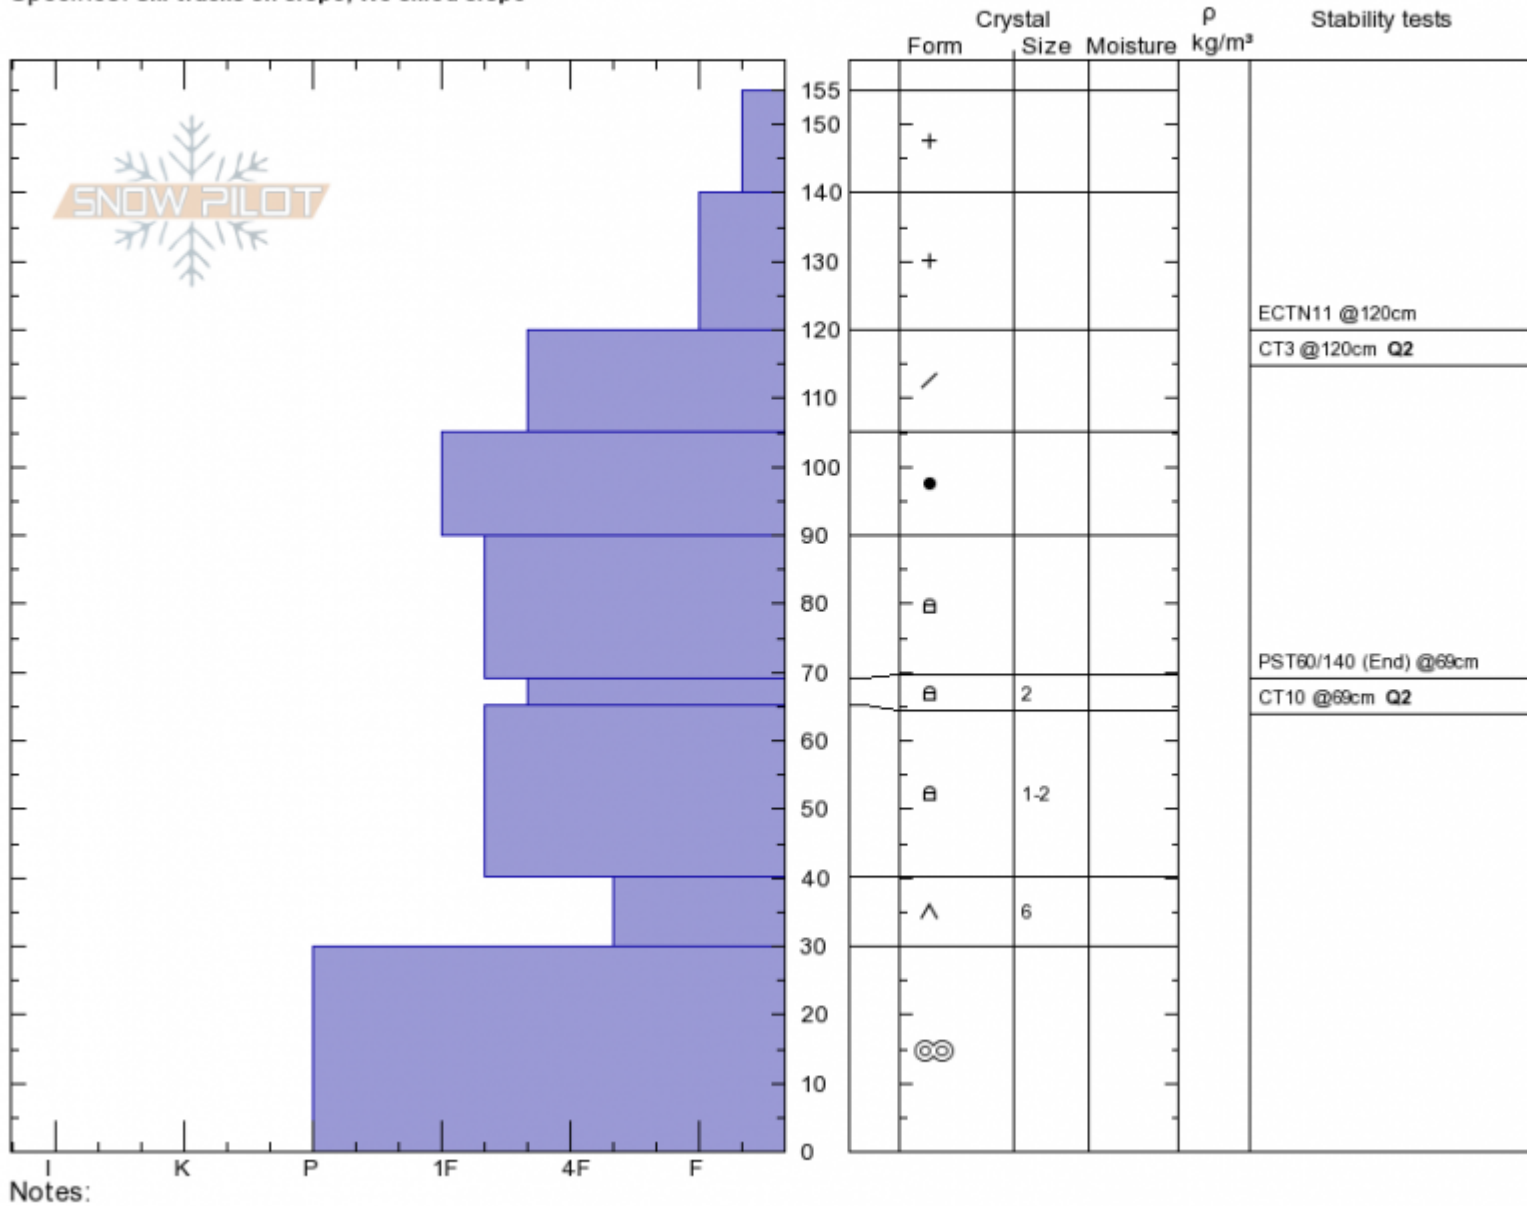

Beehive Basin

Andrew Schauer

Stability: Fair

HS155 PS20

Layer No

Sat Mar 2 10:30 2019

Air Temperature: -12°C

Stability Test Notes

65-69: Pro

Montana, Madison Range Co-ord: 45.32055N, -111.38106W

Sky Cover: OVC

120: Q2

Elevation: 8850 ft

Slope Angle: 27°

Precipitation: S-1

69: Q2

Aspect: 240°

Wind Loading: no

Wind: SW Light Breeze

Specifics: Ski tracks on slope; We skied slope

Notes:

Advisory Region  
 Northern Madison  
 Longitude  
 -111.38W  
 Latitude  
 45.32N  
 Northern Madison, 2019-03-02