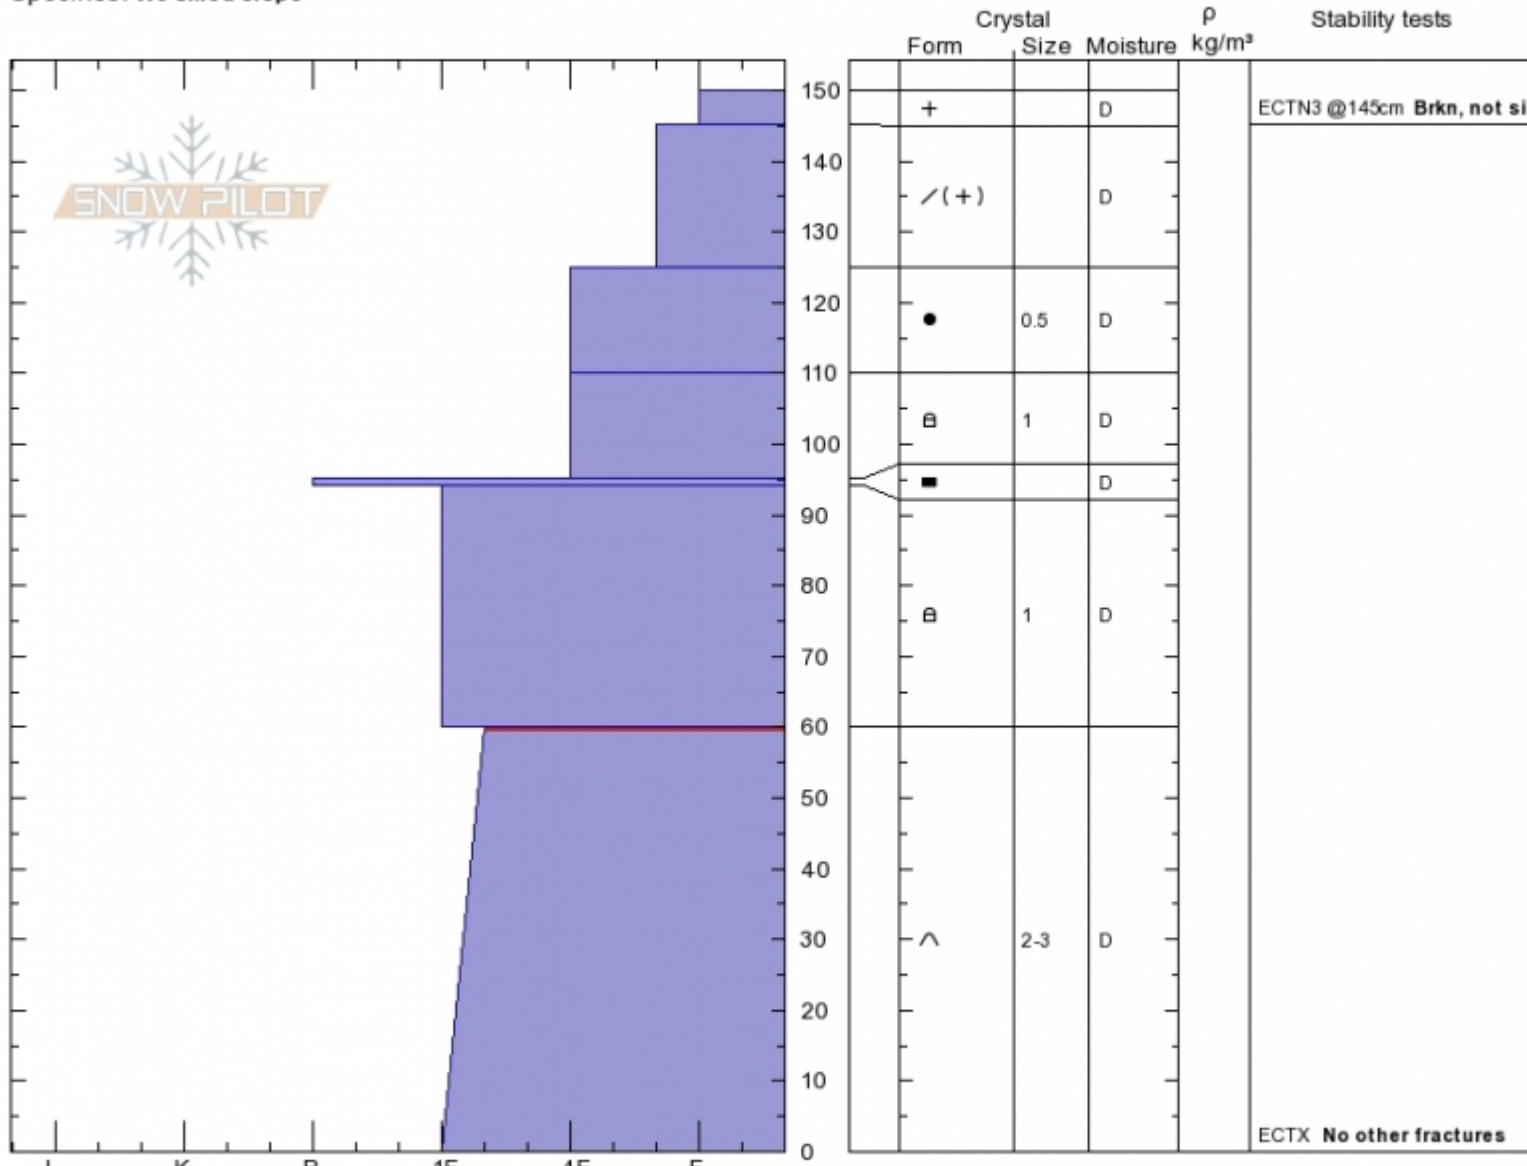

**Mt Ellis Burn**  
**Gallatin Range-N**  
**MT**  
 Elevation: **2490 m**  
 Aspect: **90°**  
 Specifics: **We skied slope**

**Karl Birkeland**  
**Fri Mar 1 11:00 2019**  
 Co-ord: **45.57834N, -110.95410W**  
 Slope Angle: **28°**  
 Wind Loading: **no**

Stability: **Very Good**  
 Air Temperature:  
 Sky Cover: **SCT**  
 Precipitation: **NO**  
 Wind: **W Light Breeze**

**HS150**  
**Stability Test Notes**  
**145: Brkn, not significant**  
**0: No other fractures**

Layer No  
 0-60: Prob

Notes: Much less new snow (just 25 cm) than other nearby areas like the Bridgers or down near Big Sky.

Advisory Region  
 Northern Gallatin  
 Longitude  
 -110.95W  
 Latitude  
 45.58N  
 Northern Gallatin, 2019-03-01