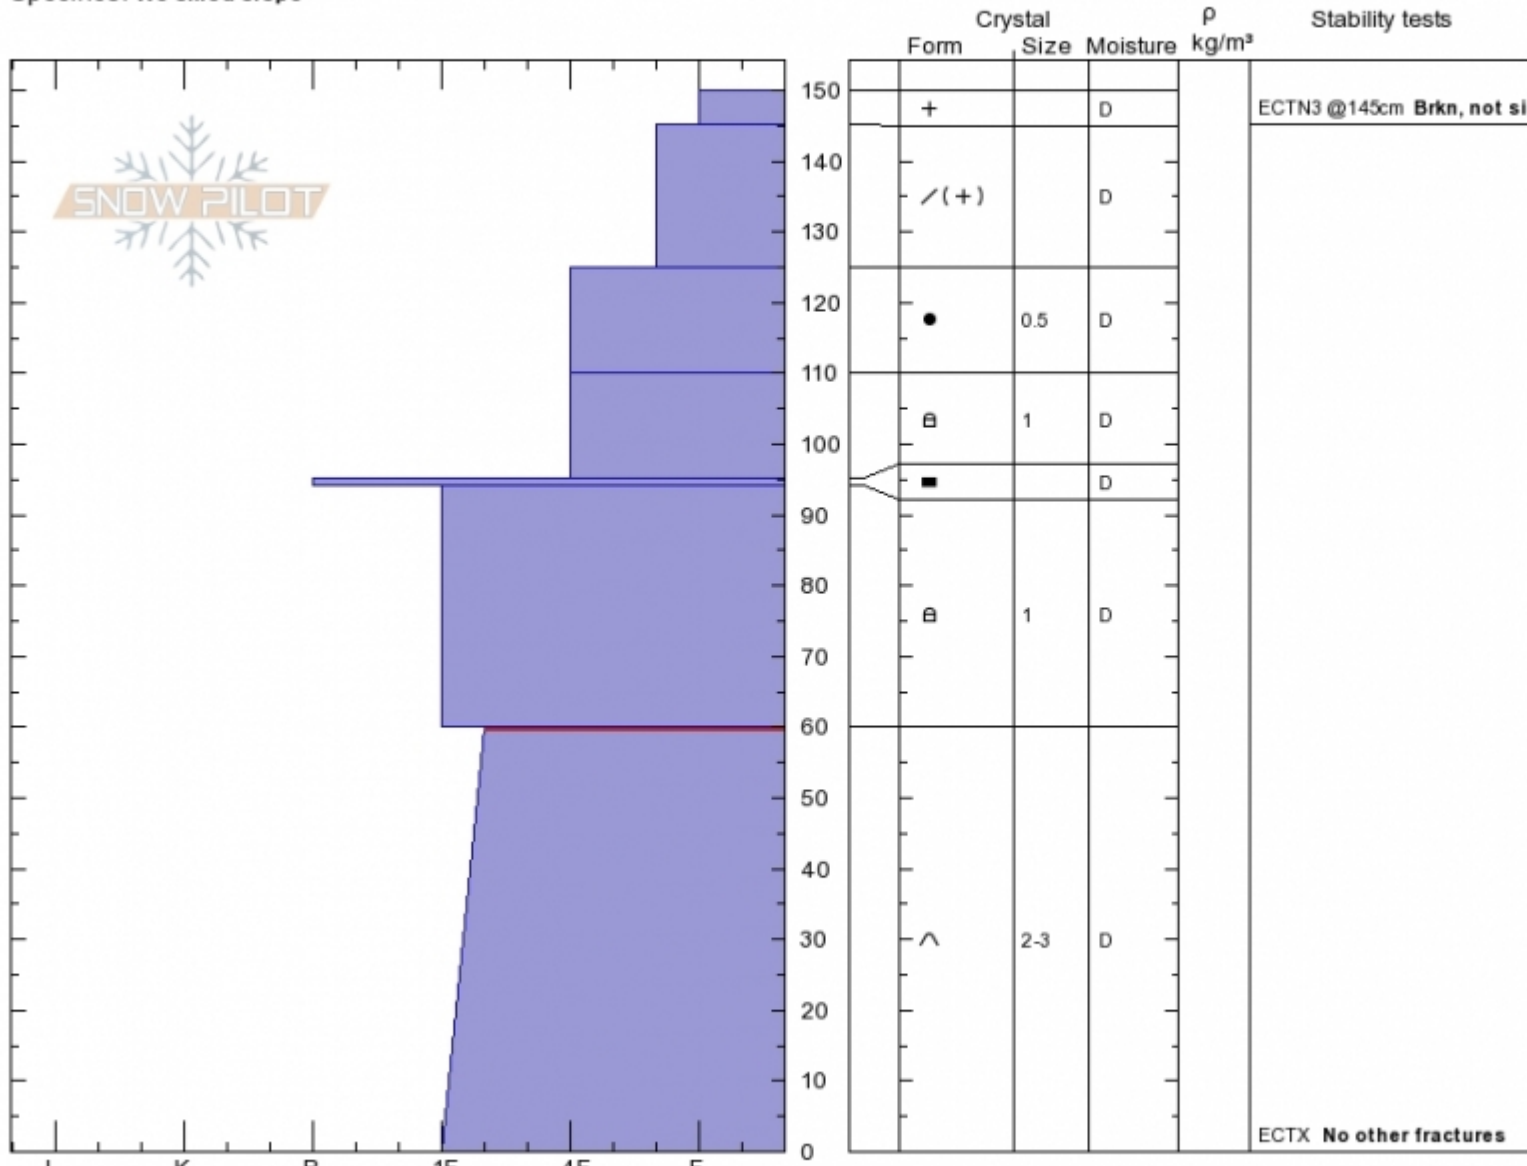

**Mt Ellis Burn**  
**Gallatin Range-N**  
**MT**  
 Elevation: **2490 m**  
 Aspect: **90°**  
 Specifics: **We skied slope**

**Karl Birkeland**  
**Fri Mar 1 11:00 2019**  
 Co-ord: **45.57834N, -110.95410W**  
 Slope Angle: **28°**  
 Wind Loading: **no**

Stability: **Very Good**  
 Air Temperature:  
 Sky Cover: **SCT**  
 Precipitation: **NO**  
 Wind: **W Light Breeze**

HS150  
 Stability Test Notes  
**145: Brkn, not significant**  
**0: No other fractures**

Layer No  
 0-60: Prob

Notes: Much less new snow (just 25 cm) than other nearby areas like the Bridgers or down near Big Sky.

Advisory Region  
 Northern Gallatin  
 Longitude  
 -110.95W  
 Latitude  
 45.58N  
 Northern Gallatin, 2019-03-01