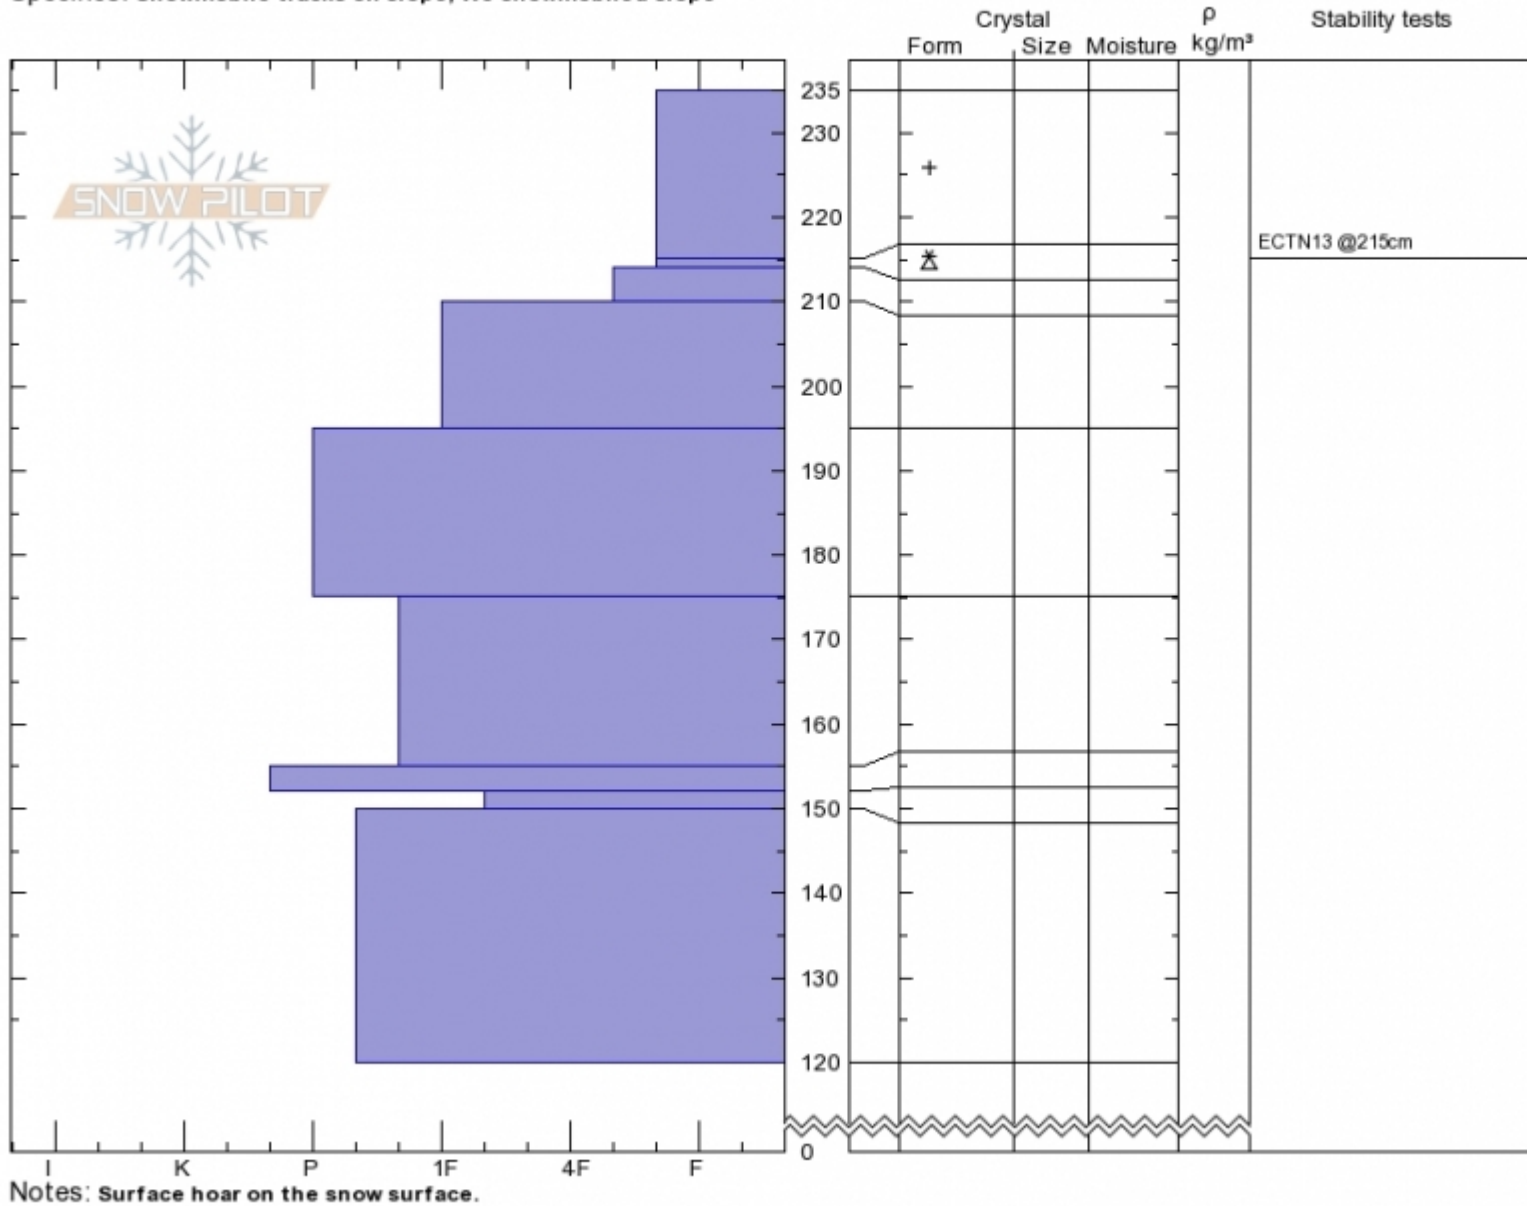

**Crown Butte**  
**Cooke City**  
**MT**  
 Elevation: **9600 ft**  
 Aspect: **138°**  
 Specifics: **Snowmobile tracks on slope; We snowmobiled slope**

**Ian Hoyer**  
**Mon Feb 18 09:00 2019**  
 Co-ord: **45.04981N, -109.96120W**  
 Slope Angle: **15°**  
 Wind Loading: **previous**

Stability: **Good**  
 Air Temperature:  
 Sky Cover: **CLR**  
 Precipitation: **NO**  
 Wind: **Calm**

**HS235 PF30**  
 Stability Test Notes

Layer No  
 214-215: F

Advisory Region  
 Cooke City  
 Longitude  
 -109.96W  
 Latitude  
 45.05N  
 Cooke City, 2019-02-18