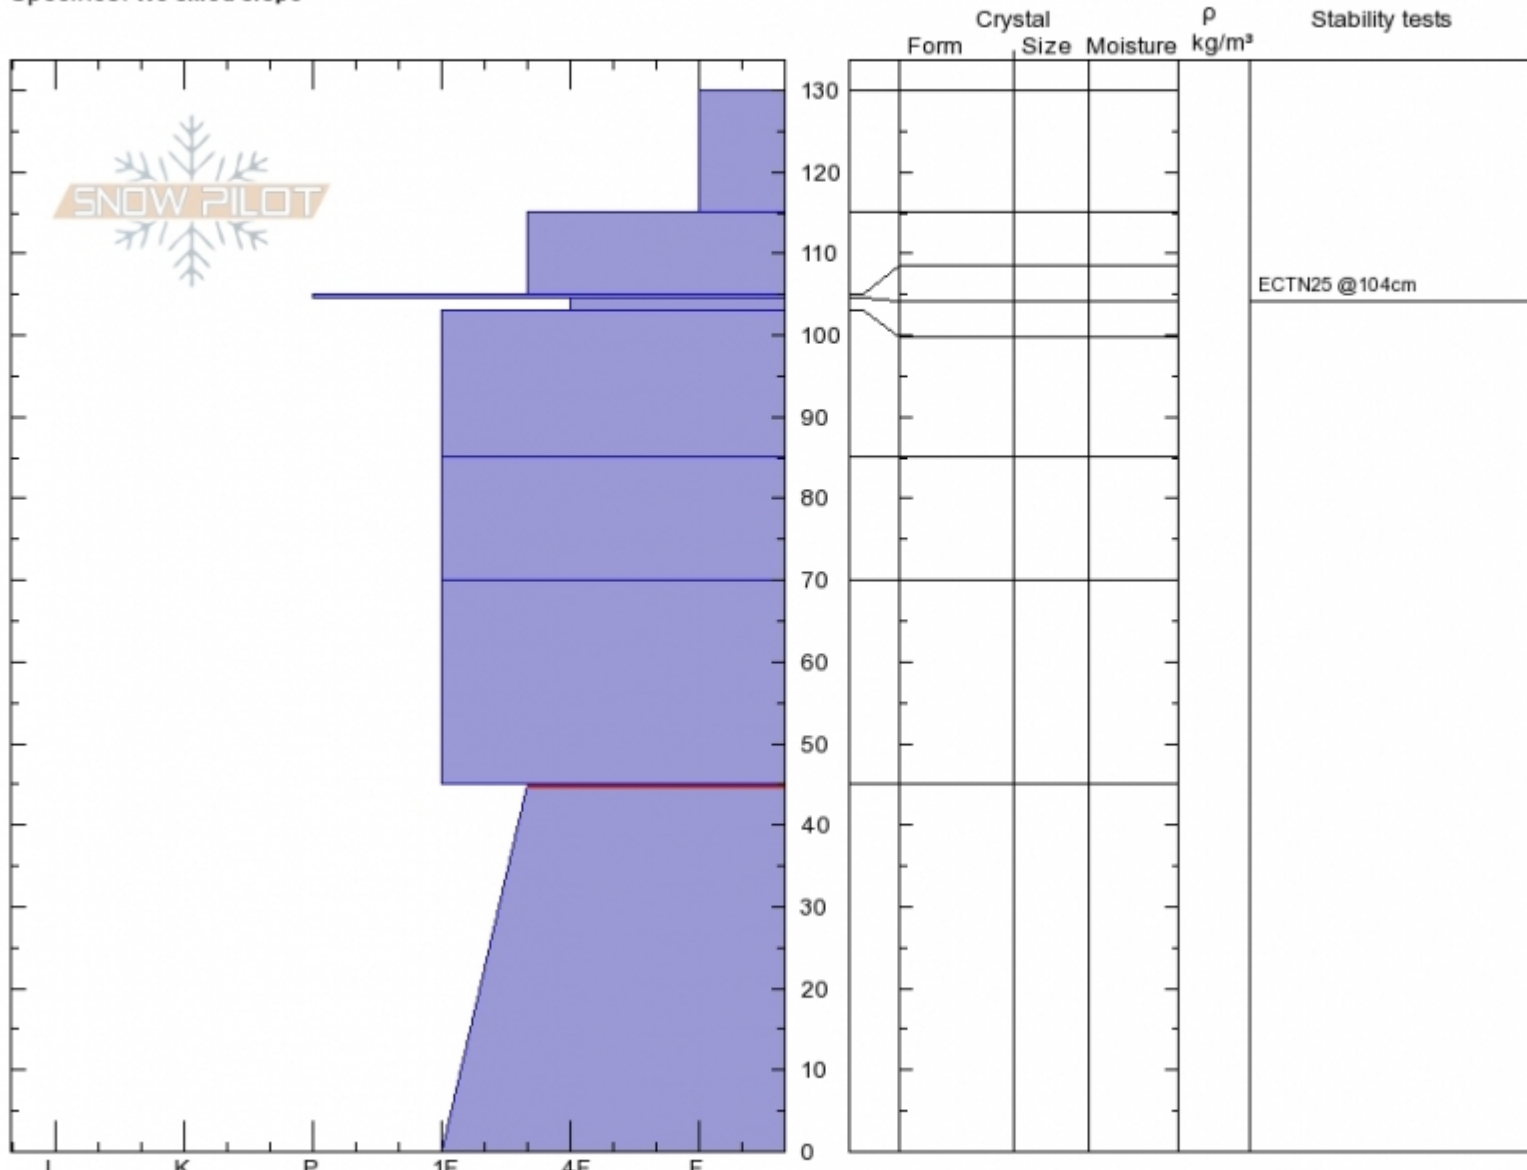

Ellis - Burn
 Gallatin Range-N
 MT
 Elevation: 2500 m
 Aspect: 80°
 Specifics: We skied slope

Karl Birkeland
 Wed Feb 13 11:15 2019
 Co-ord: 45.57221N, -110.94726W
 Slope Angle: 28°
 Wind Loading: no

Stability: **Good**
 Air Temperature:
 Sky Cover: **BKN**
 Precipitation: **NO**
 Wind: **SW Calm**

HS130
 Stability Test Notes

Layer No
 0-45: Pro

Notes: Quick pit with D. Chabot and D. Kaveney. Similar structure to the pit we dug just down the ridge and prior to this one. Snowpack skied the slope.

Advisory Region
 Northern Gallatin
 Northern Gallatin, 2019-02-14