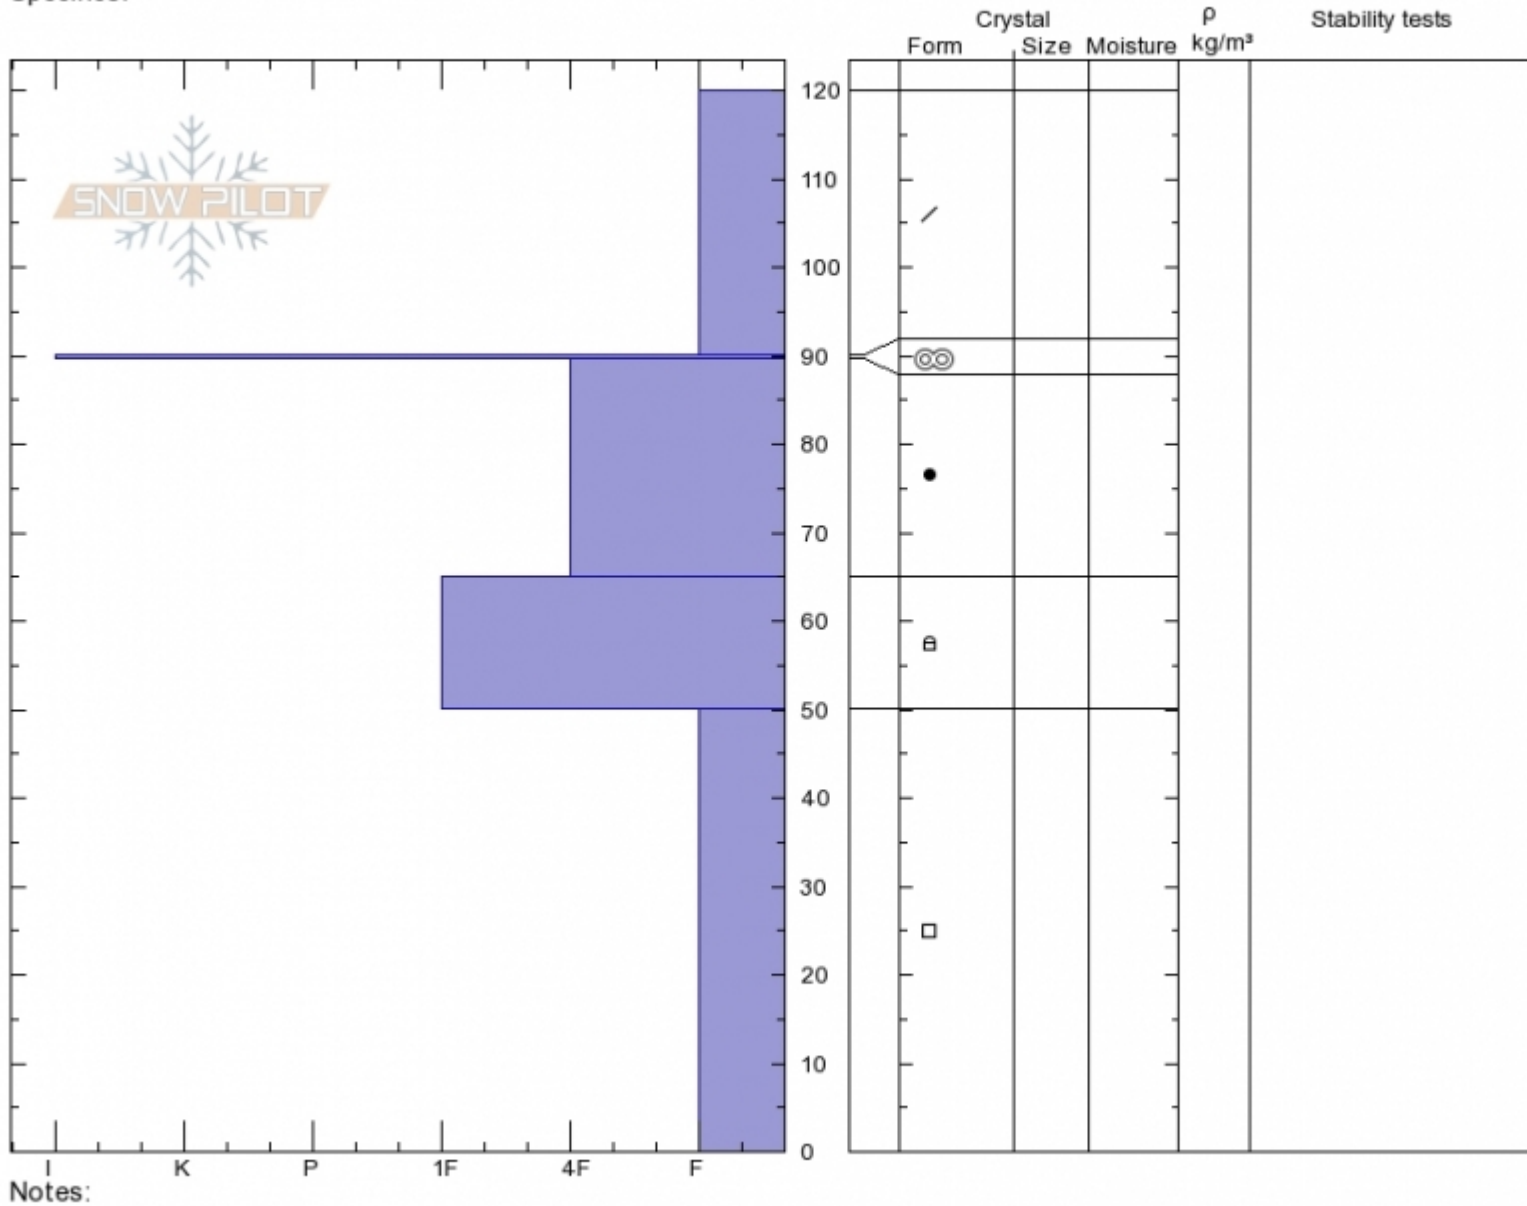

Air Temperature:

Sky Cover:

Elevation: 7200 ft

Slope Angle: 25°

Precipitation:

Aspect: NE

Wind Loading: yes

Wind: SW Moderate

Specifics:

Notes:

Advisory Region

Northern Gallatin

Longitude

-110.96W

Latitude

45.60N