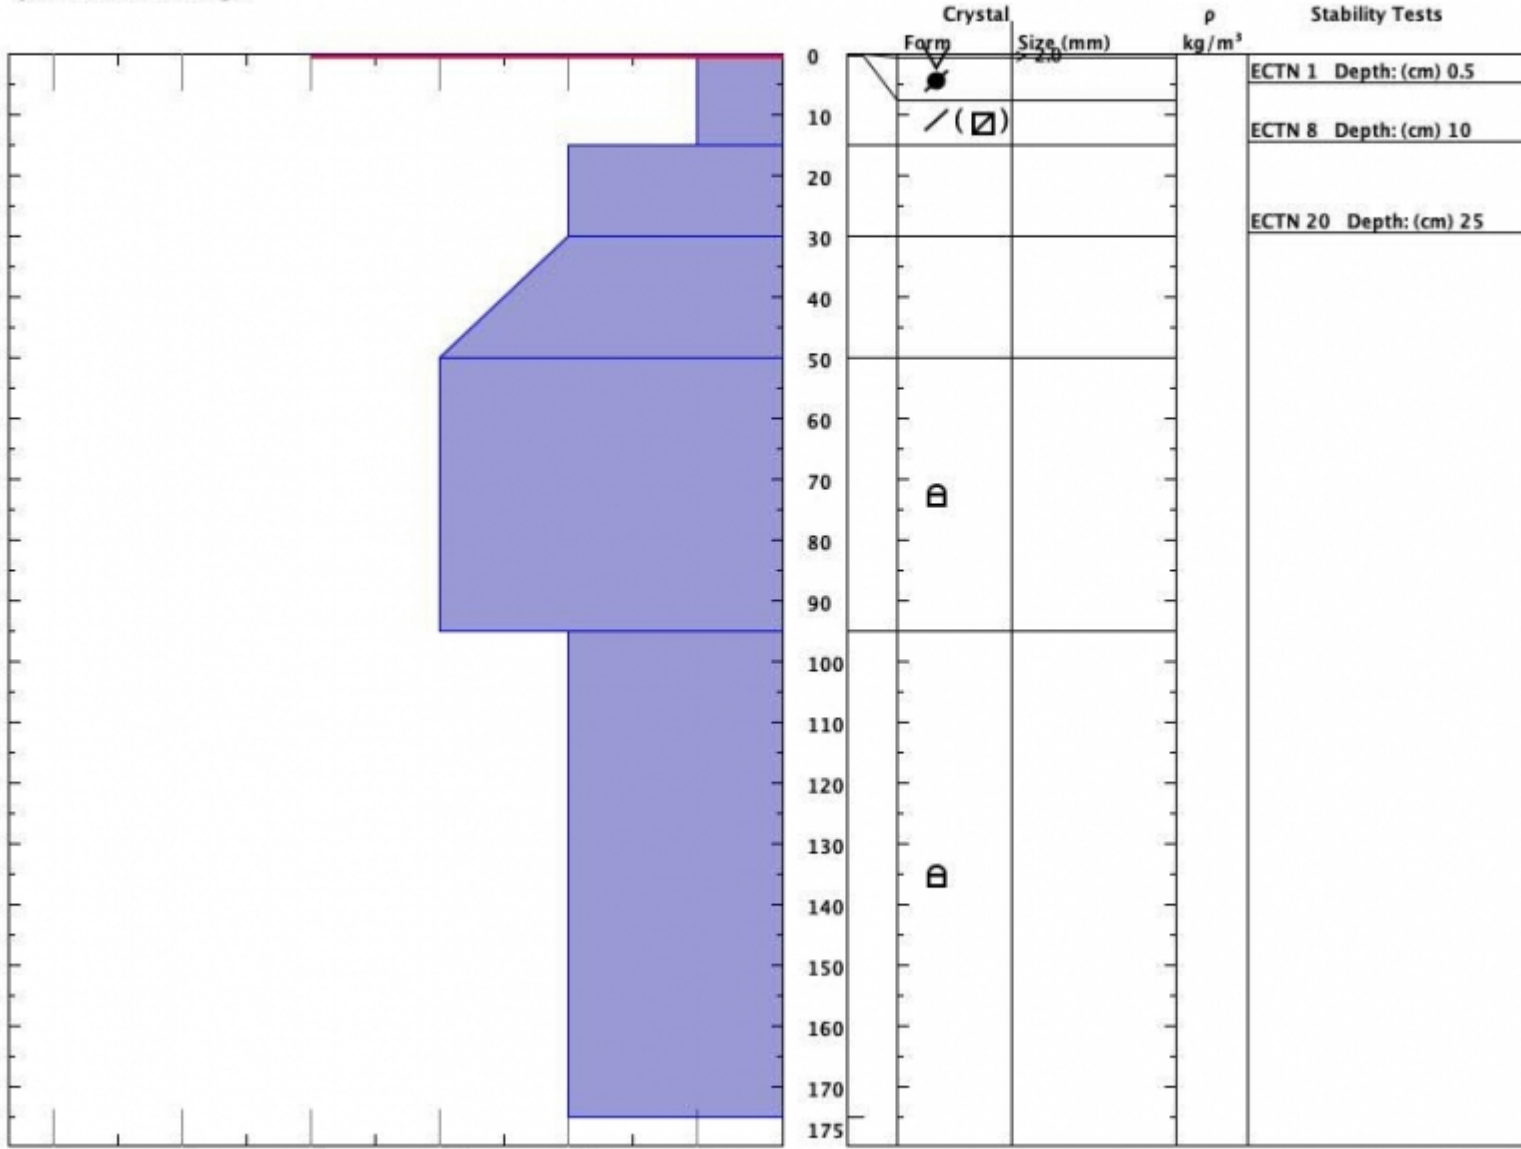

Snow Pit Profile
Republic Mtn
, MT
 Elevation (m) 9470
 Aspect: 90
 Specifics: We skied slope.

Observer: Gary Kuehn
 Thu Jan 31 13:30:00 MST 2019
 Co-ord: 45.00523 N -109.94467 W
 Slope: 21
 Wind loading: previous

Stability on similar slopes: Good
 Air Temperature: C
 Sky Cover: sky 8/8 covered
 Precipitation: Snow < 0.5 cm/hr
 Wind: E Light Breeze

PF10 H5175
 Stability Test Notes:
 0.1-0.5: Pr
 0.5: next day SH was 2-6mm
 95-175: by

Notes: PB 30 cm; SH 2-3mm; previous wind load from W; cloud base ~9800' and from obs this day and next rime occurred from E1/4; next day 1st feb: SH was preserved, now 3-6mm and made existing skin track difficult. Expect/hope winds and warm temps night 1st and 2nd redistributed SH