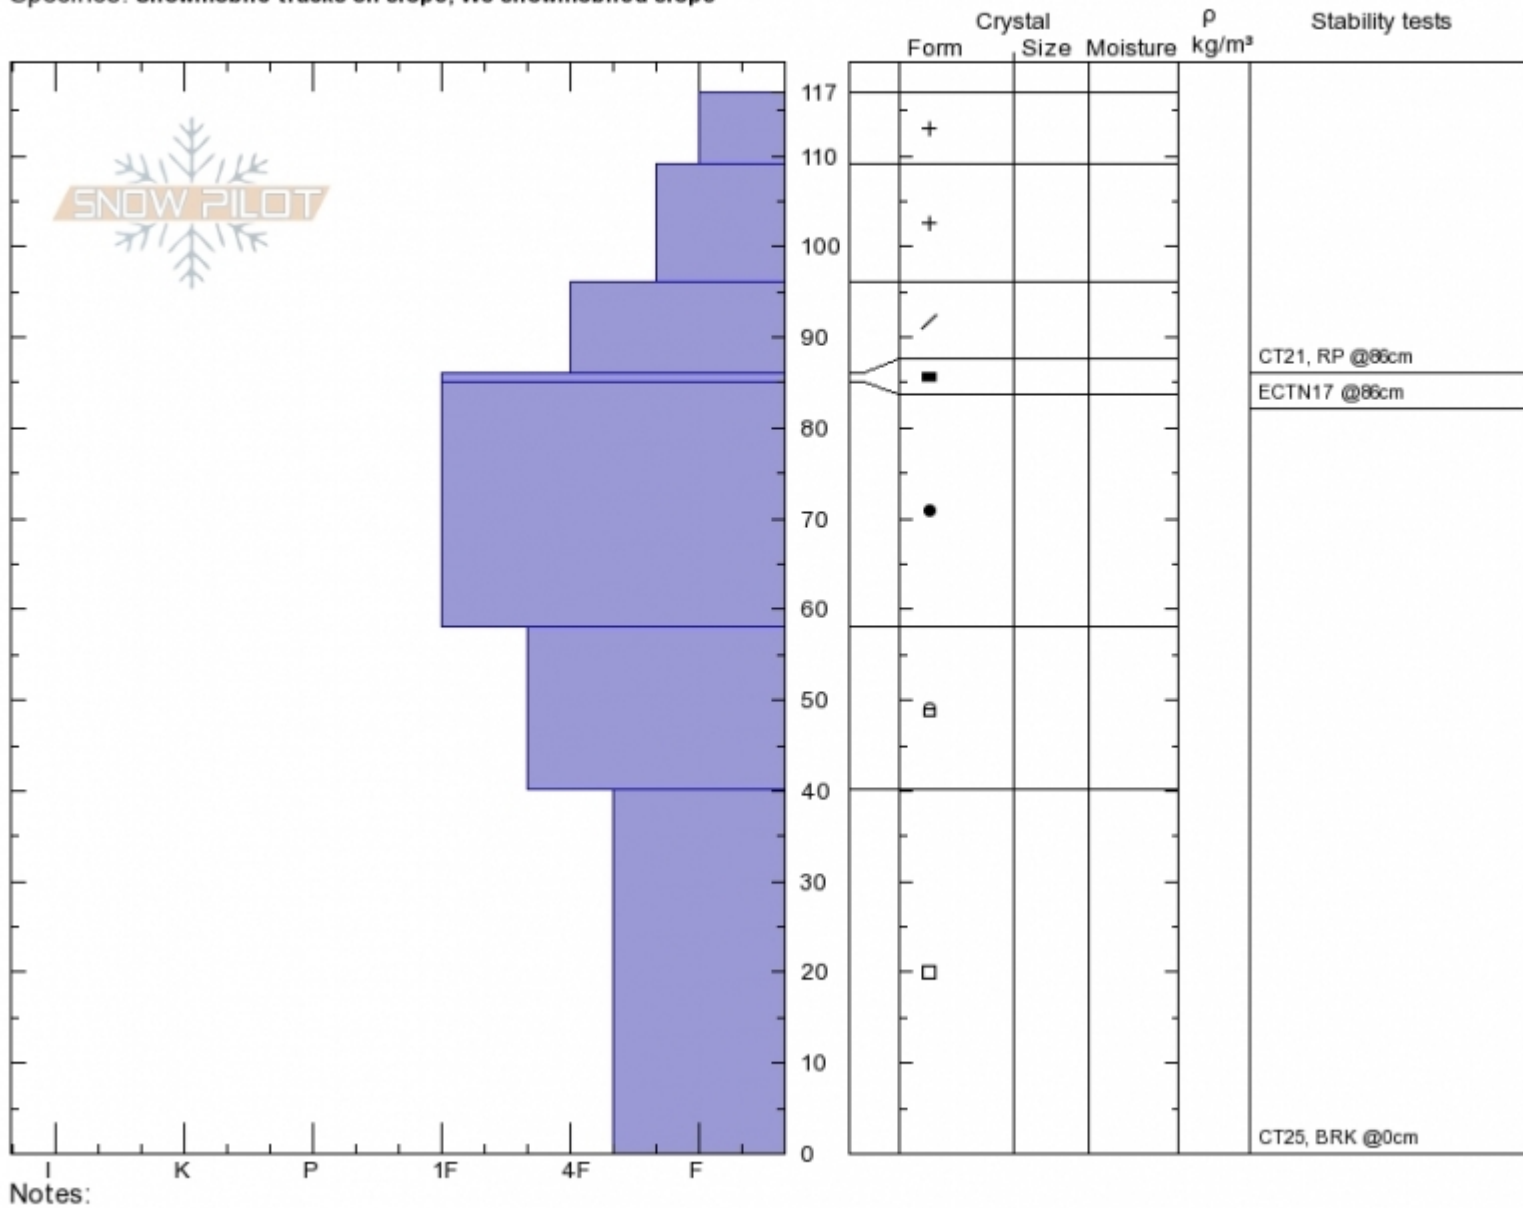

Teepee Basin  
 Madison Range-S  
 MT  
 Elevation: 8850 ft  
 Aspect: 110°  
 Specifics: Snowmobile tracks on slope; We snowmobiled slope

Ian Hoyer  
 Thu Jan 31 12:00 2019  
 Co-ord: 44.91262N, -111.17925W  
 Slope Angle: 30°  
 Wind Loading:

Stability: Fair  
 Air Temperature:  
 Sky Cover: SCT  
 Precipitation: NO  
 Wind: Calm

HS117 PF30  
 Stability Test Notes

Layer No

Advisory Region  
 Southern Madison  
 Southern Madison, 2019-02-01