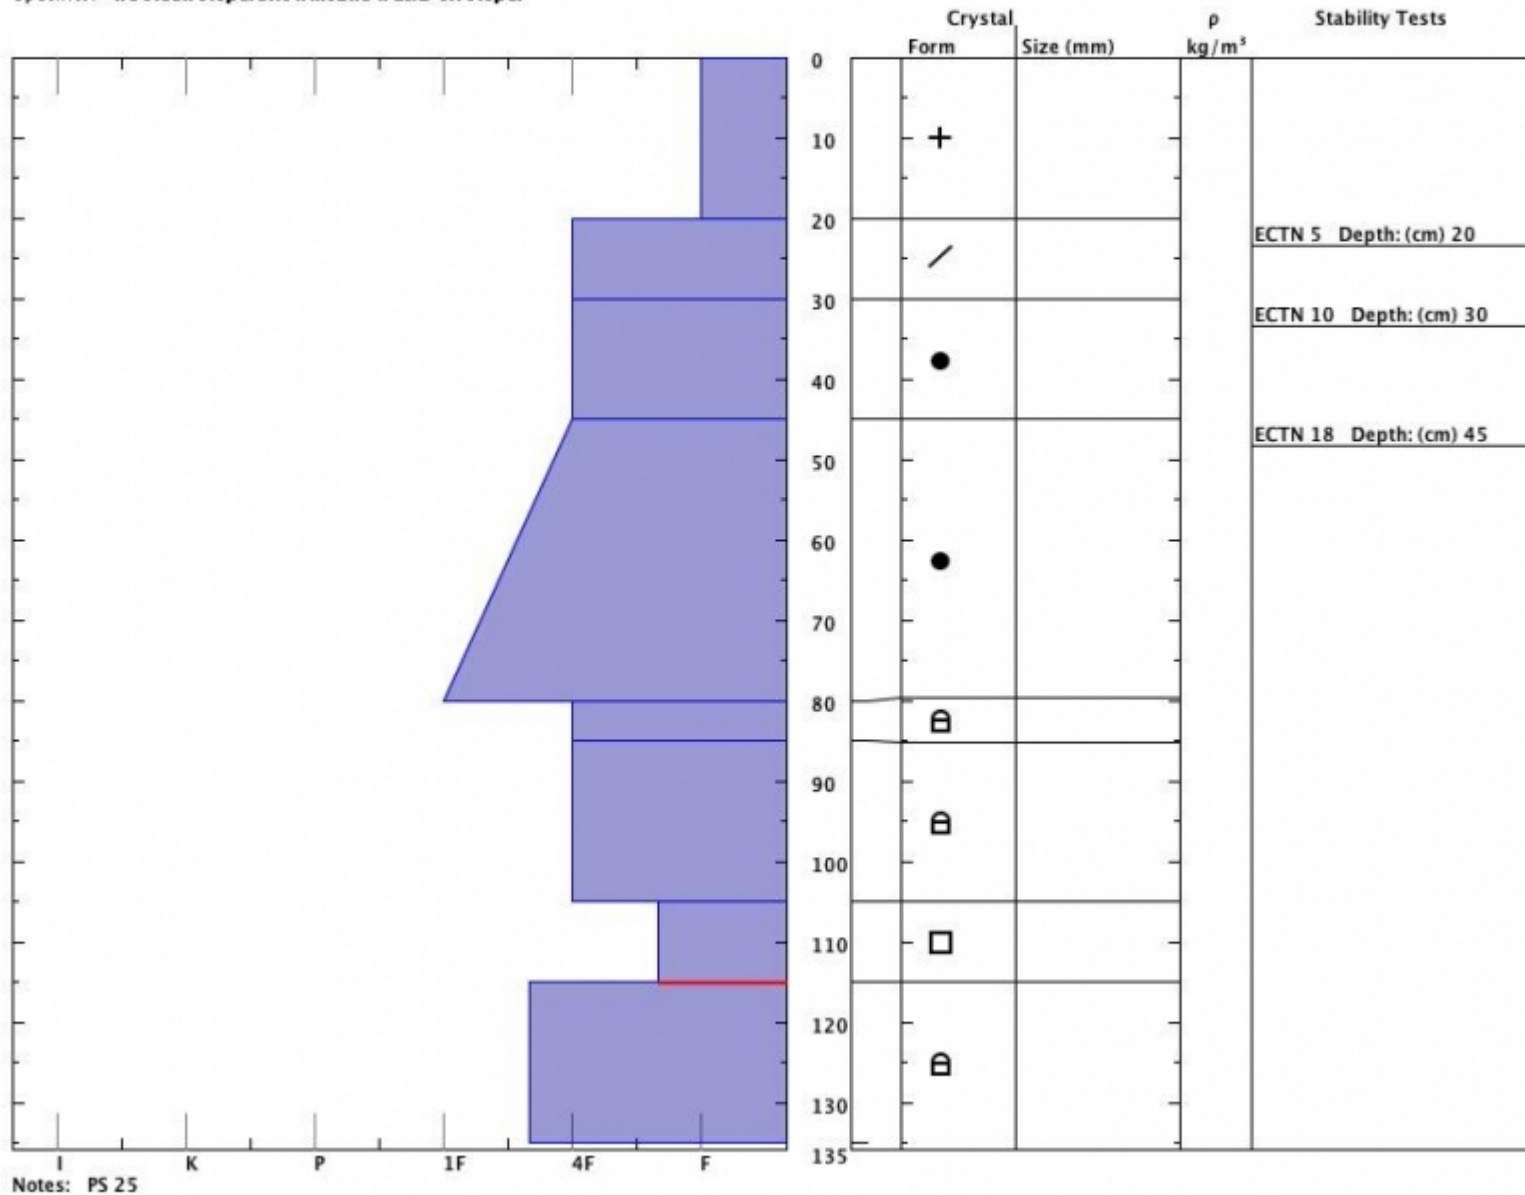

Snow Pit Profile  
**Henderson Cooke City**  
 , New Zealand  
 Elevation (m)  
 Aspect: **230**  
 Specifics: **We skied slope. Snowmobile tracks on slope.**

Observer: **Gary Kuehn**  
**Thu Jan 24 12:35:00 MST 2019**  
 Co-ord: **45.04712 N -109.94233 W**  
 Slope: **22**  
 Wind loading: **no**

Stability on similar slopes: **Good**  
 Air Temperature: **C**  
 Sky Cover: **sky 8/8 covered**  
 Precipitation: **Snow - 1 cm/hr**  
 Wind: **W Light Breeze**

**PF50 HS175**  
 Stability Test Notes: **105-115: R**  
 Layer notes

Advisory Region  
 Cooke City  
 Longitude  
 -109.94W  
 Latitude  
 45.05N  
 Cooke City, 2019-01-25