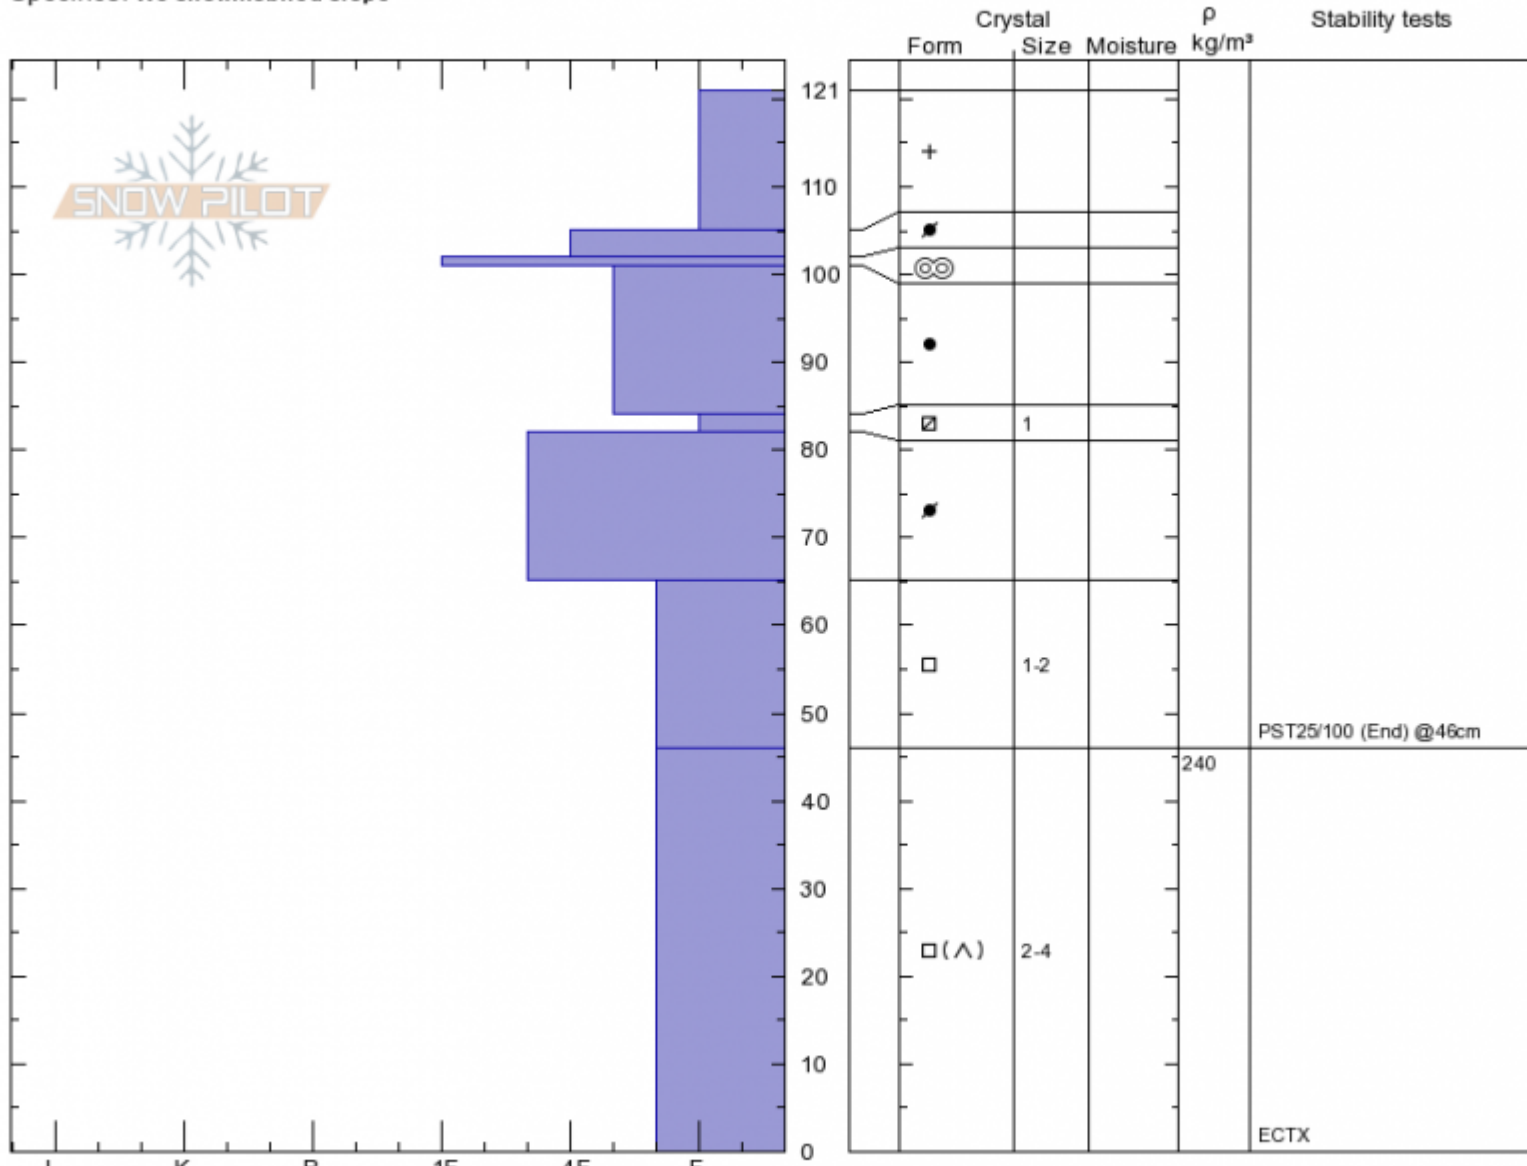

Upper Teepee  
 Madison Range-S  
 MT  
 Elevation: 9200 ft  
 Aspect: 60°  
 Specifics: We snowmobiled slope

Andrew Schauer  
 Tue Jan 22 12:00 2019  
 Co-ord: 44.91545N, -111.16616W  
 Slope Angle: 20°  
 Wind Loading: previous

Stability: Good  
 Air Temperature:  
 Sky Cover: SCT  
 Precipitation: NO  
 Wind: Calm

HS121 PF20  
 Stability Test Notes

Layer No  
 0-46: Prof

Notes: HS was much deeper in this pit than it was in most of Teepee Basin. Able to get propagation with the ECT at 46 cm with three ac after 30 taps.

Advisory Region  
 Southern Madison  
 Longitude  
 -111.17W  
 Latitude  
 44.92N  
 Southern Madison, 2019-01-22