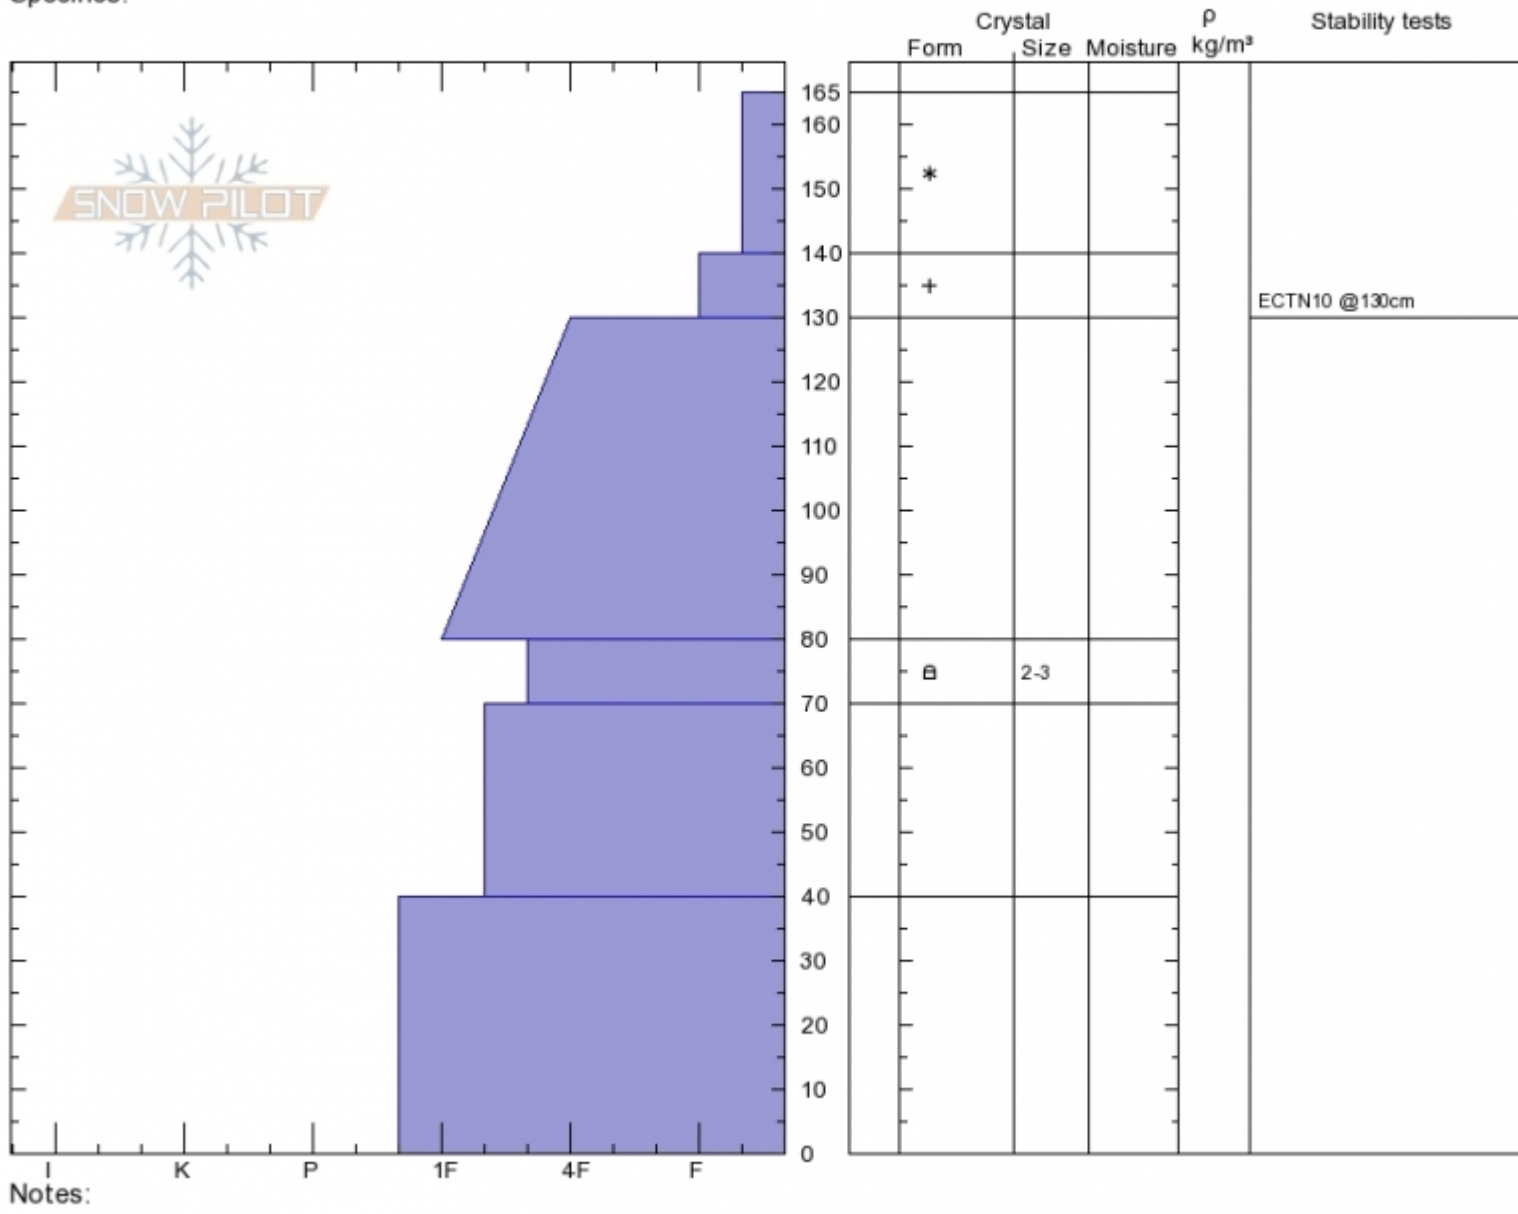

Henderson/Petersons
Cooke City
MT
Elevation: 9360 ft
Aspect: 37°
Specifics:

Alex Marienthal
Sat Jan 19 12:40 2019
Co-ord: 45.04732N, -109.92216W
Slope Angle: 23°
Wind Loading:

Stability: **Good**
Air Temperature:
Sky Cover: **OVC**
Precipitation: **S2**
Wind: **SW Light Breeze**

HS165
Stability Test Notes

Layer No

Notes:

Advisory Region
Cooke City
Cooke City, 2019-01-21