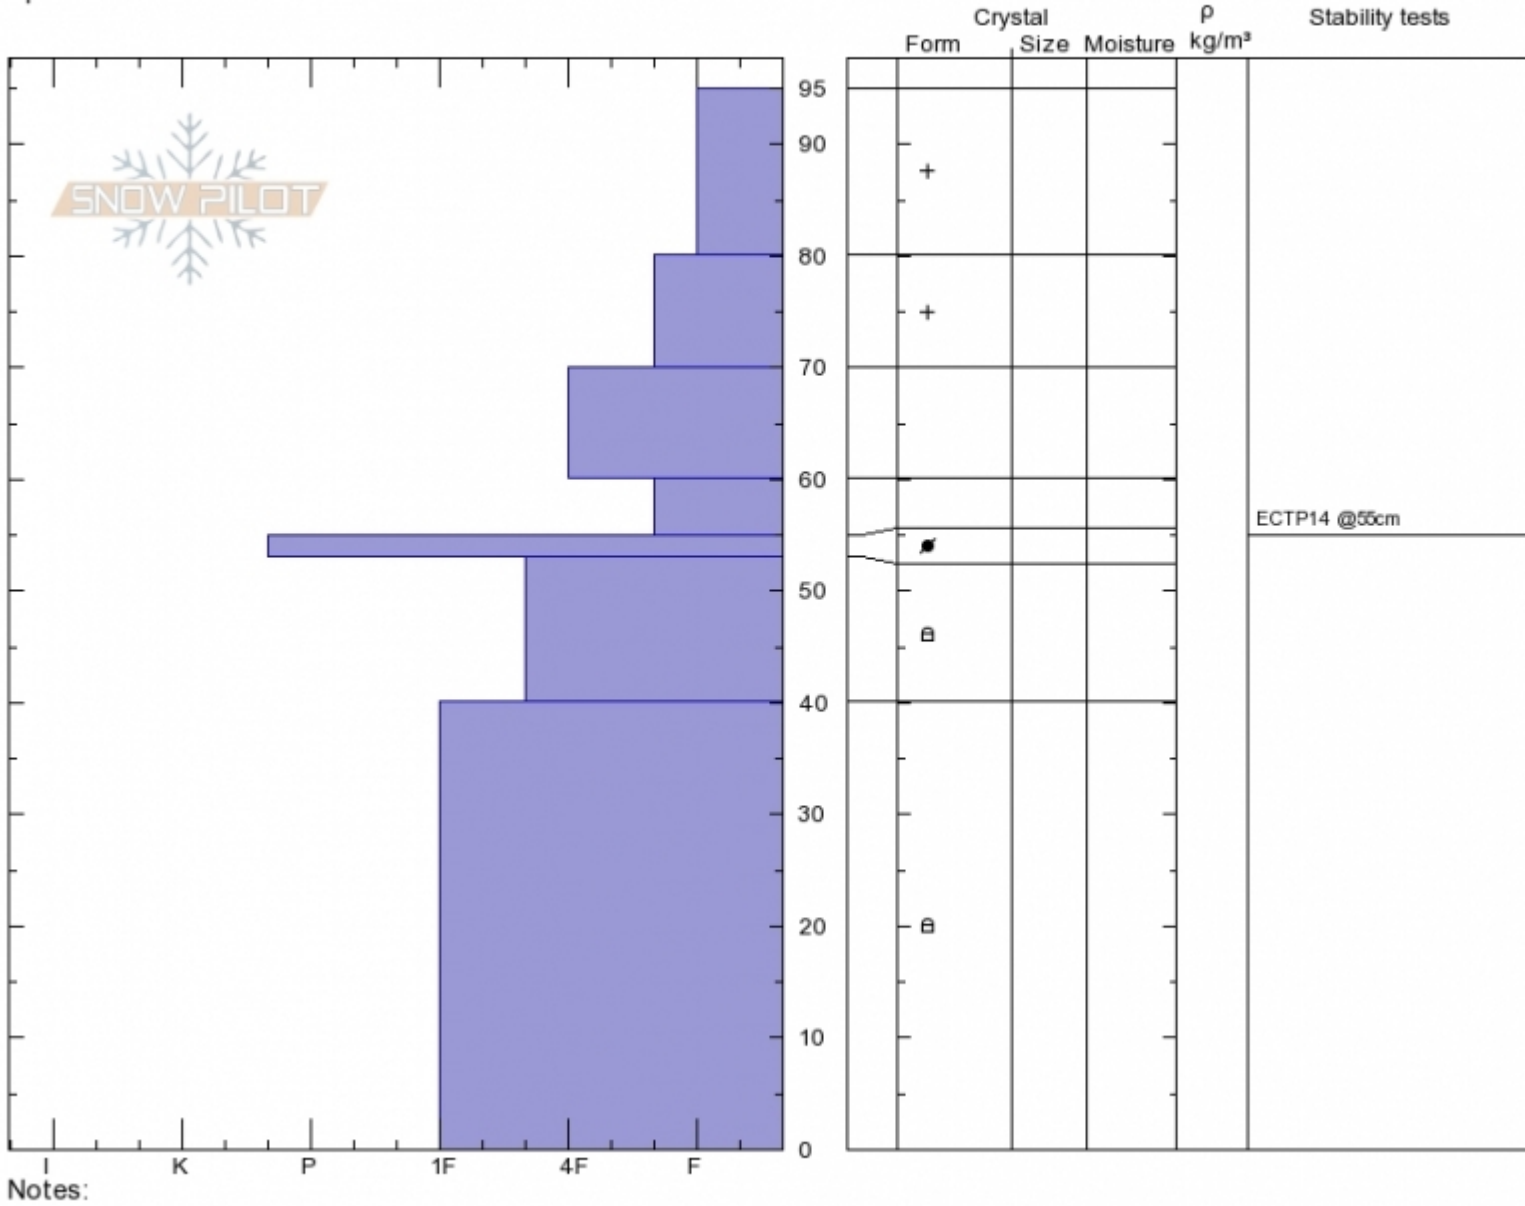

Throne (Upper)
Bridger Range
MT
 Elevation: **8300 ft**
 Aspect: **355°**
 Specifics:

Ian Hoyer
Sun Jan 20 12:00 2019
 Co-ord: **45.88278N, -110.95250W**
 Slope Angle: **20°**
 Wind Loading:

Stability: **Fair**
 Air Temperature:
 Sky Cover: **OVC**
 Precipitation: **NO**
 Wind: **Calm**

HS95
 Stability Test Notes

Layer No
55-60: Pro

Advisory Region
 Bridger Range
 Longitude
 -110.94W
 Latitude
 45.81N
 Bridger Range, 2019-01-20