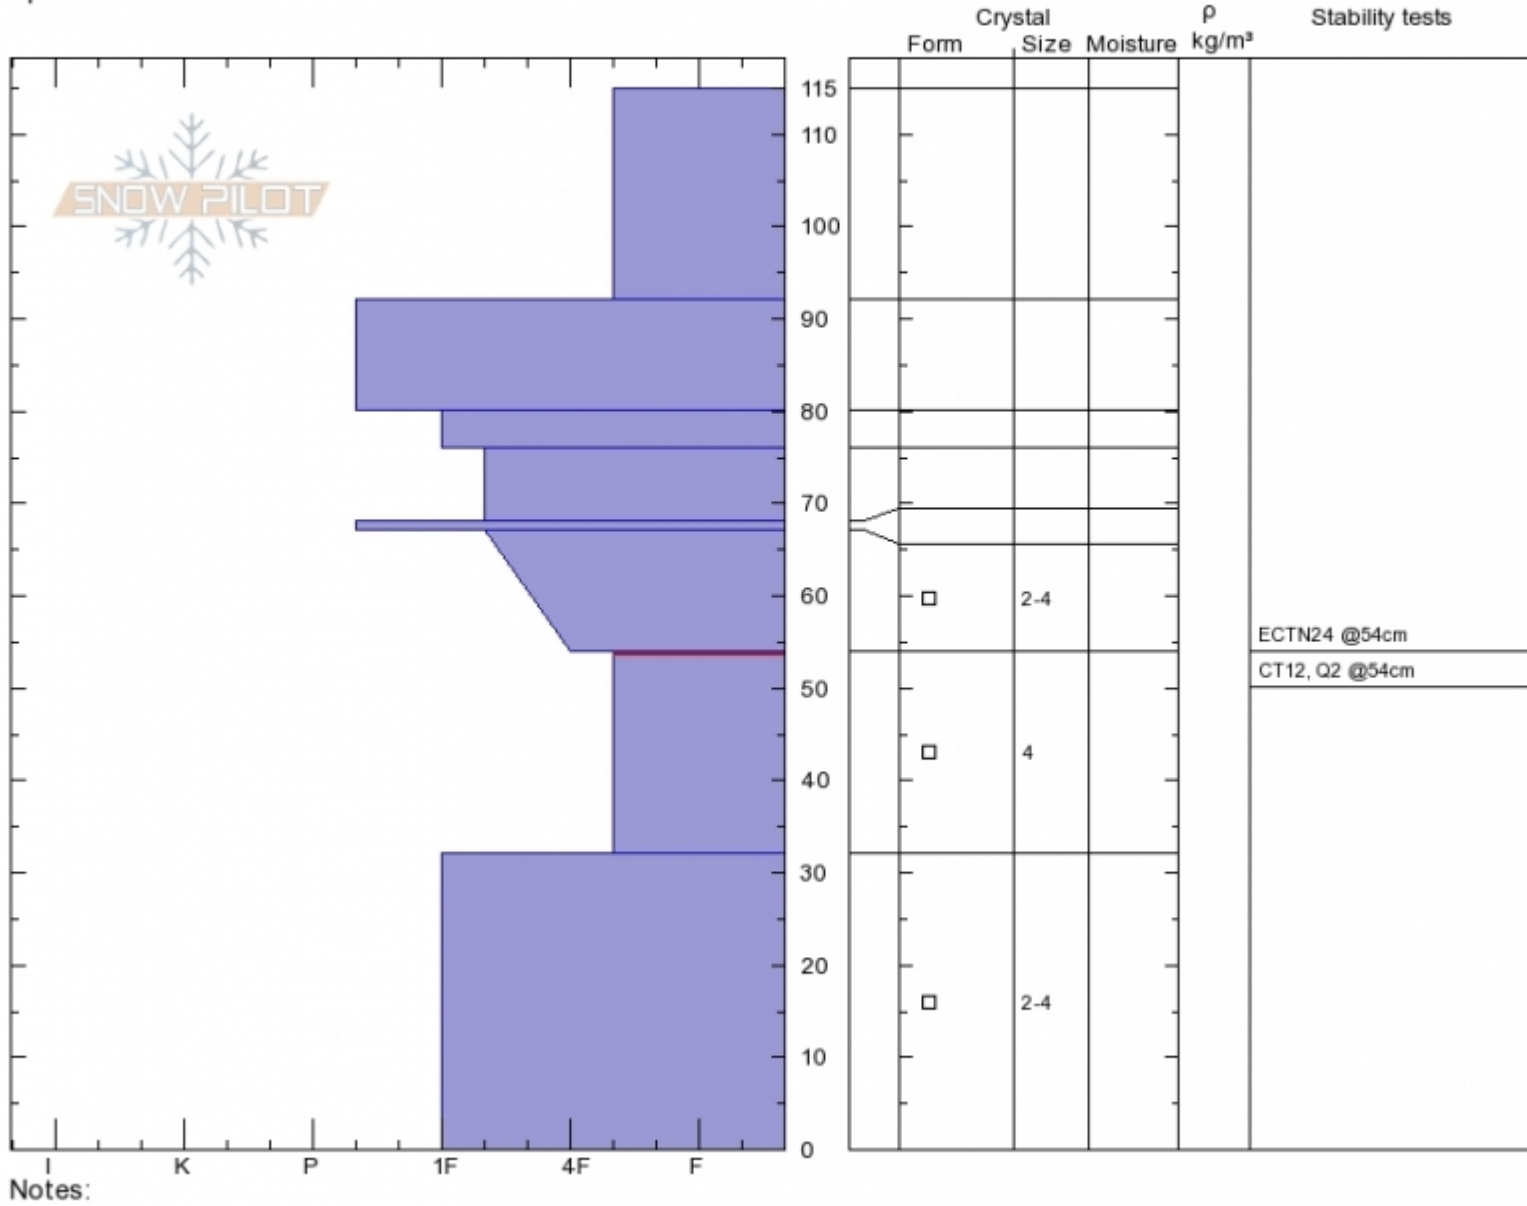

West of Sage
 Madison Range-S
 MT
 Elevation: 9200 ft
 Aspect: 20°
 Specifics:

Doug Chabot-Admin
 Tue Jan 15 12:10 2019
 Co-ord: 44.94366N, -111.27043W
 Slope Angle: 30°
 Wind Loading: previous

Stability: **Good**
 Air Temperature:
 Sky Cover: **SCT**
 Precipitation: **NO**
 Wind:

HS115
 Stability Test Notes

Layer No
 32-54: Pro

Advisory Region
 Southern Madison
 Southern Madison, 2019-01-16