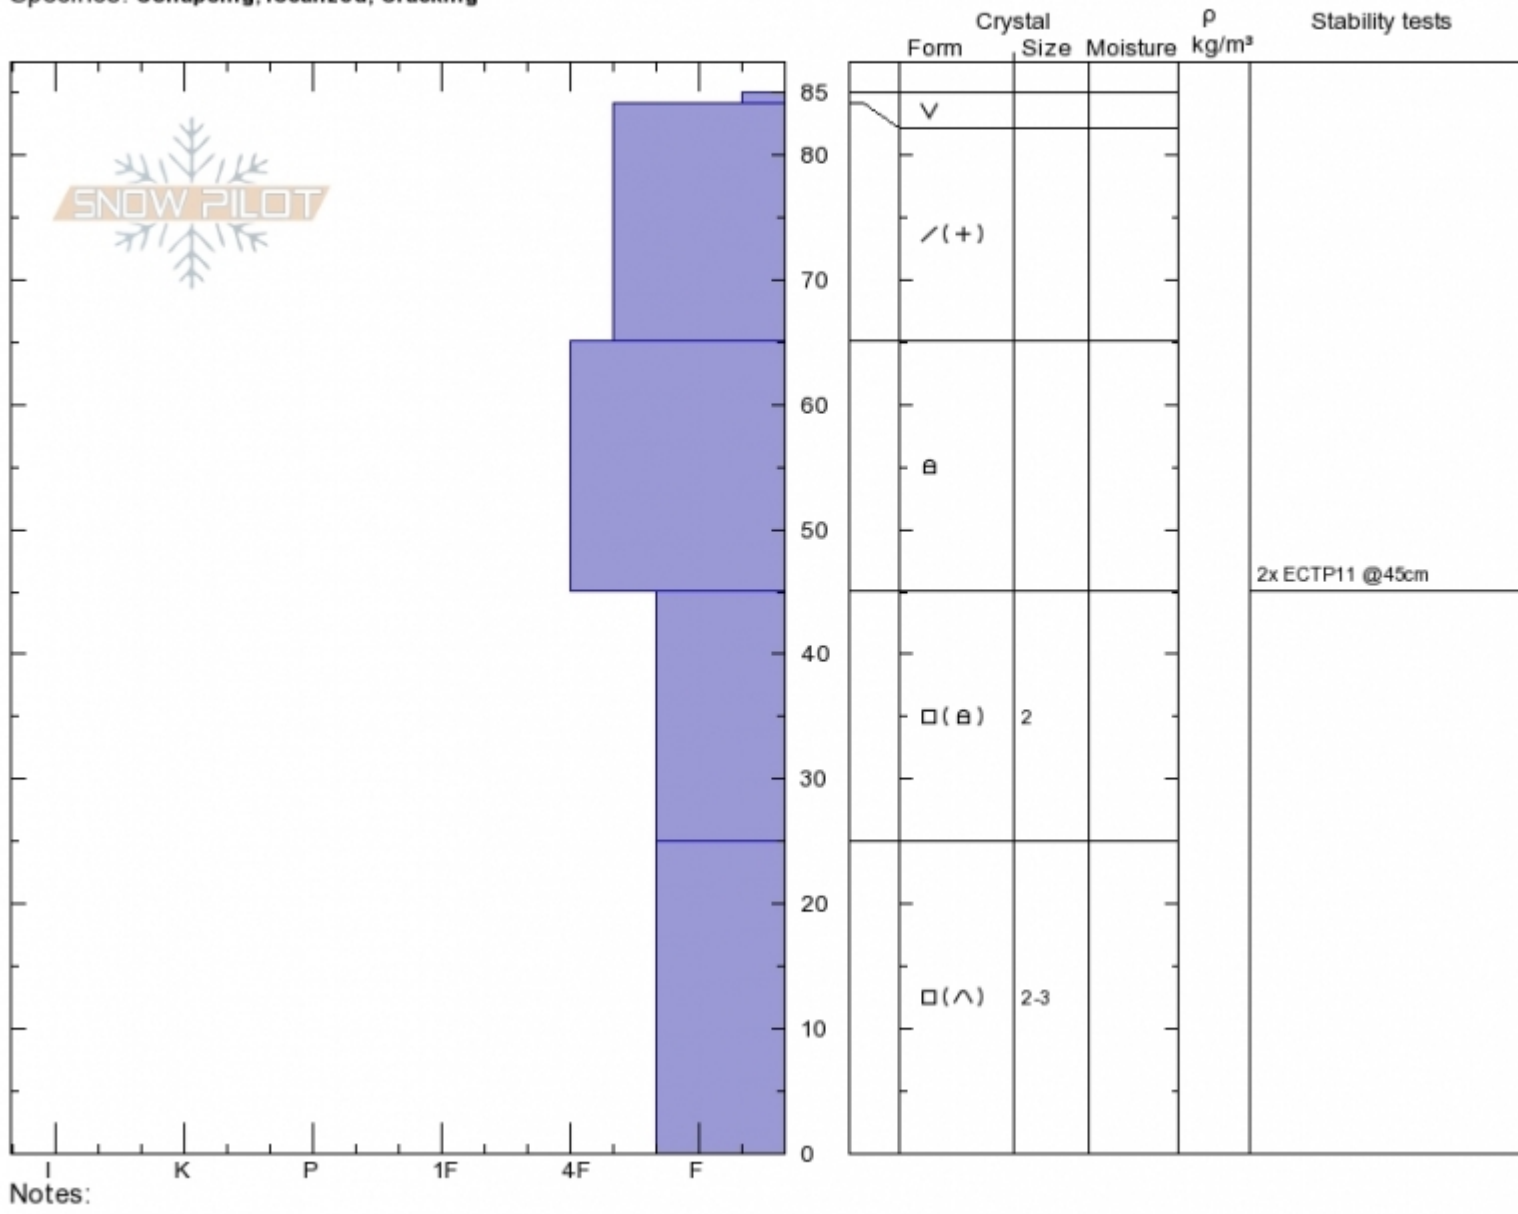

Cabin Creek/Sage  
 Madison Range-S  
 MT  
 Elevation: 8990 ft  
 Aspect: 260°  
 Specifics: Collapsing, localized; Cracking

Alex Marienthal  
 Fri Jan 4 11:11 2019  
 Co-ord: 44.93513N, -111.27322W  
 Slope Angle: 15°  
 Wind Loading: no

Stability: **Poor**  
 Air Temperature:  
 Sky Cover: **SCT**  
 Precipitation: **NO**  
 Wind: **Calm**

HS85  
 Stability Test Notes

Layer No  
 25-45: Pro

Advisory Region  
 Southern Madison  
 Southern Madison, 2019-01-05