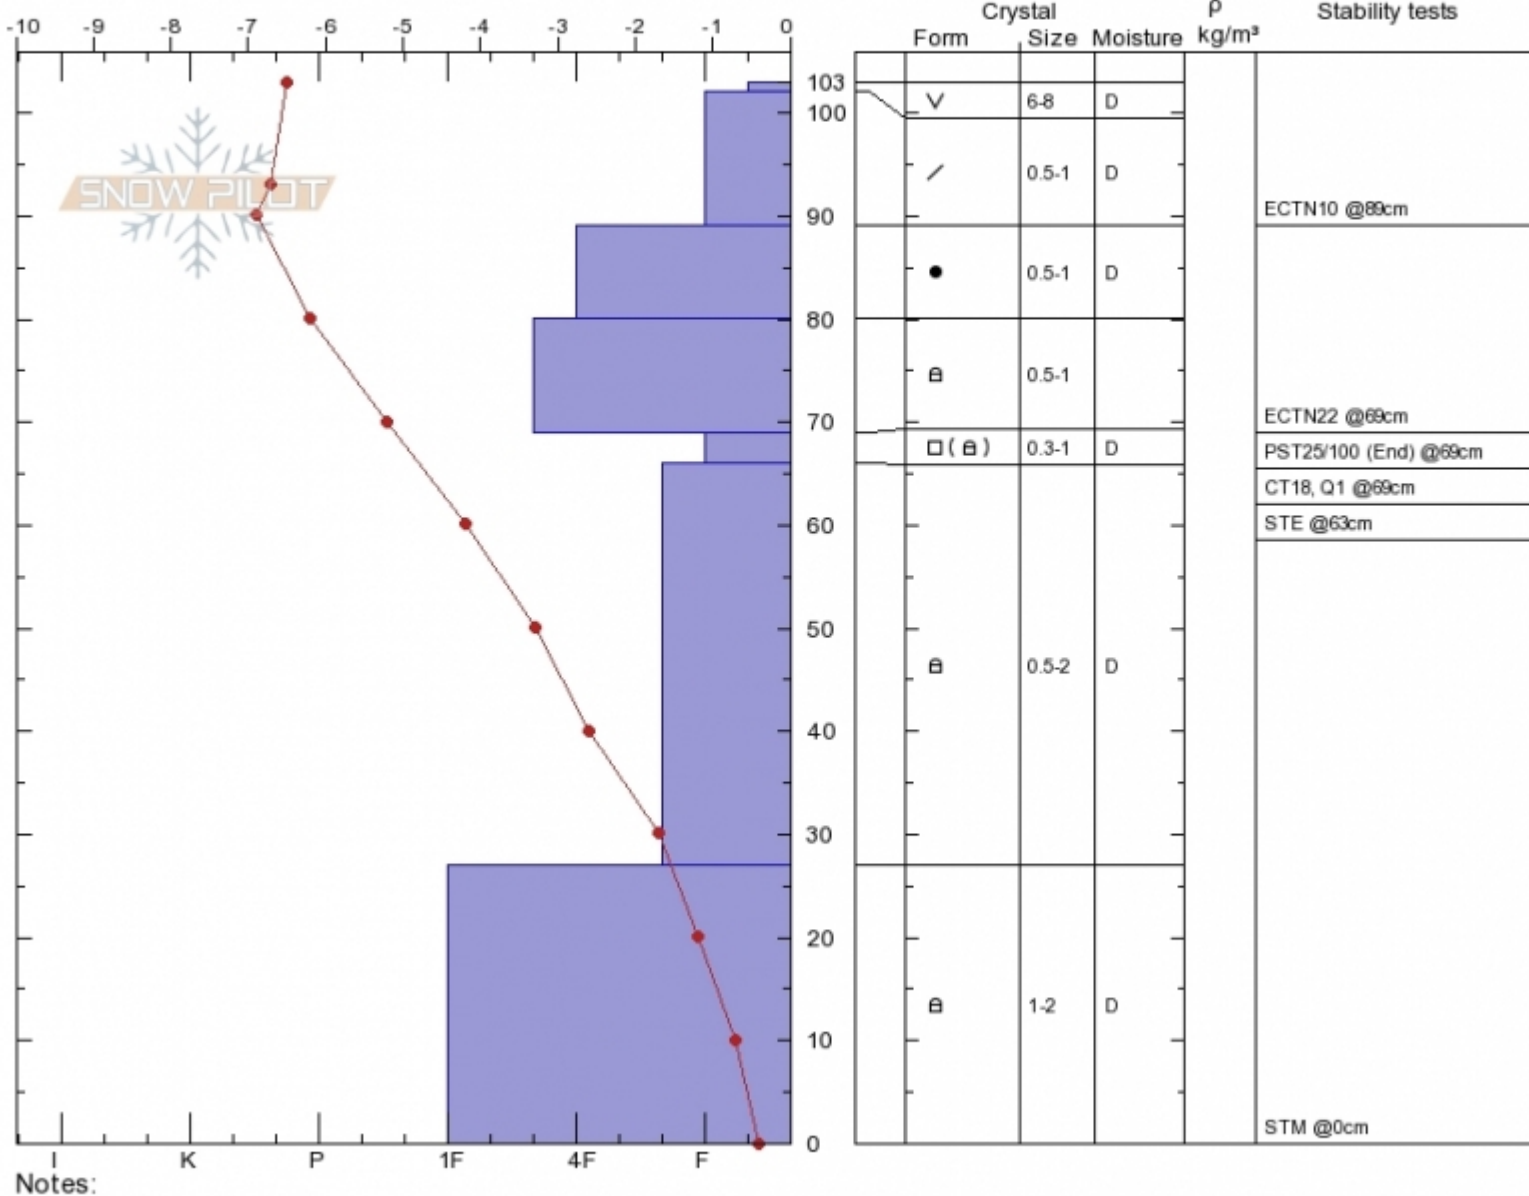

**Middle Basin, SS Bowl**  
**Madison Range-N**  
**MT**  
 Elevation: **9228 ft**  
 Aspect: **120°**

**Alex Marienthal**  
**Sat Jan 5 11:23 2019**  
 Co-ord: **45.32643N, -111.38188W**  
 Slope Angle: **27°**  
 Wind Loading: **no**

Stability: **Fair**  
 Air Temperature: **-6°C**  
 Sky Cover: **FEW**  
 Precipitation: **NO**  
 Wind: **S Moderate**

**HS103 PF90**  
**Stability Test Notes**

Layer No  
**66-69: Pro**

Specifics: **Collapsing, localized; Cracking; Recent activity on similar slopes; Recent activity on different slopes; Ski tracks on slope**

Notes:

Advisory Region  
 Northern Madison  
 Longitude  
 -111.38W  
 Latitude  
 45.33N  
 Northern Madison, 2019-01-06