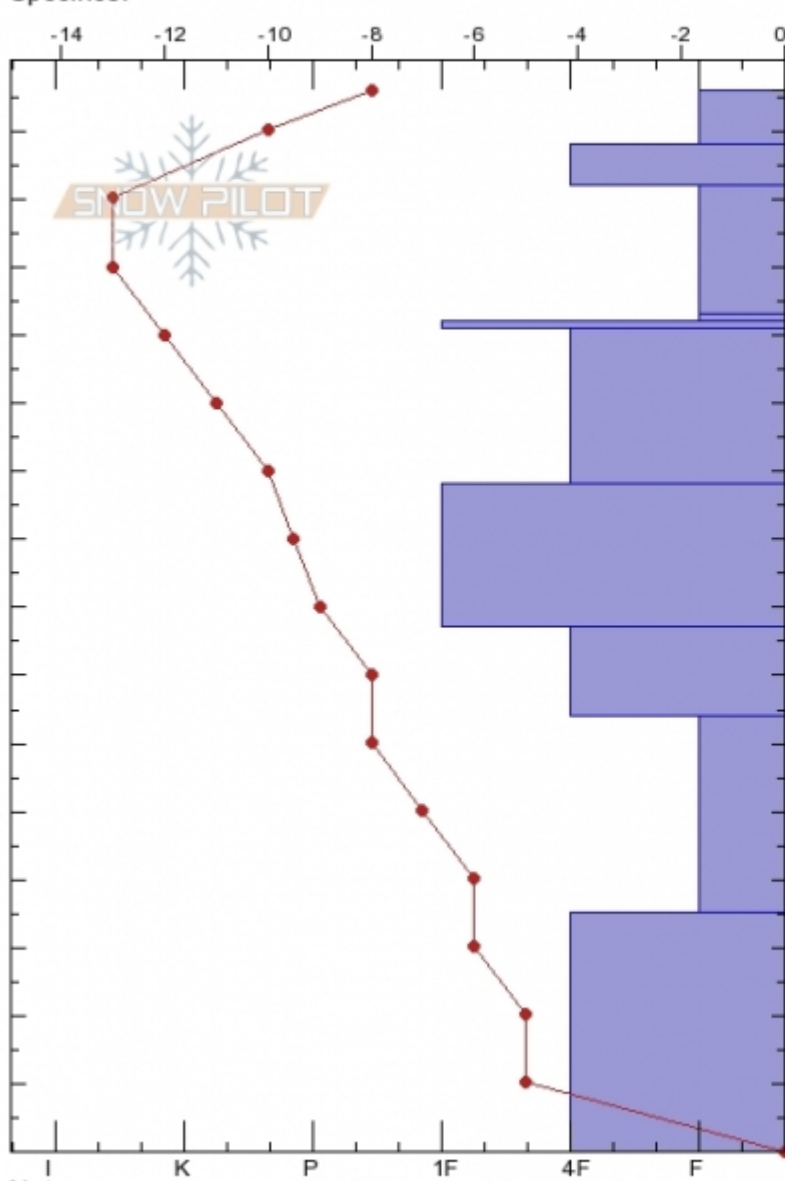

Green Lake  
 Cooke City  
 MT  
 Elevation: 9800 ft  
 Aspect: 235°  
 Specifics:

Logan DeMarcus  
 Tue Jan 8 14:45 2019  
 Co-ord: 45.10110N, -109.89920W  
 Slope Angle: 27°  
 Wind Loading: previous

Stability: Poor  
 Air Temperature: -5°C  
 Sky Cover: CLR  
 Precipitation: NO  
 Wind: SW Light Breeze

HS156 PS15  
 Stability Test Notes

Layer No  
 122-123: P

Form	Crystal Size	Moisture	ρ kg/m³	Stability tests
/	2	D		STE @148cm
/	2	D		ECTN12 @148cm
/	1.5	D		ECTN30 @135cm
				CT13 @135cm
∨	2	D		ECTN22 @122cm
⊙	1	D		CT23, SC @122cm
				STE @122cm
□	1.5	D		ECTP24 @110cm
				STE @98cm
•	1	D		
•	1	D		
⊖	2	D		
∧	3	D		
				STM @0cm
				CT23 @0cm