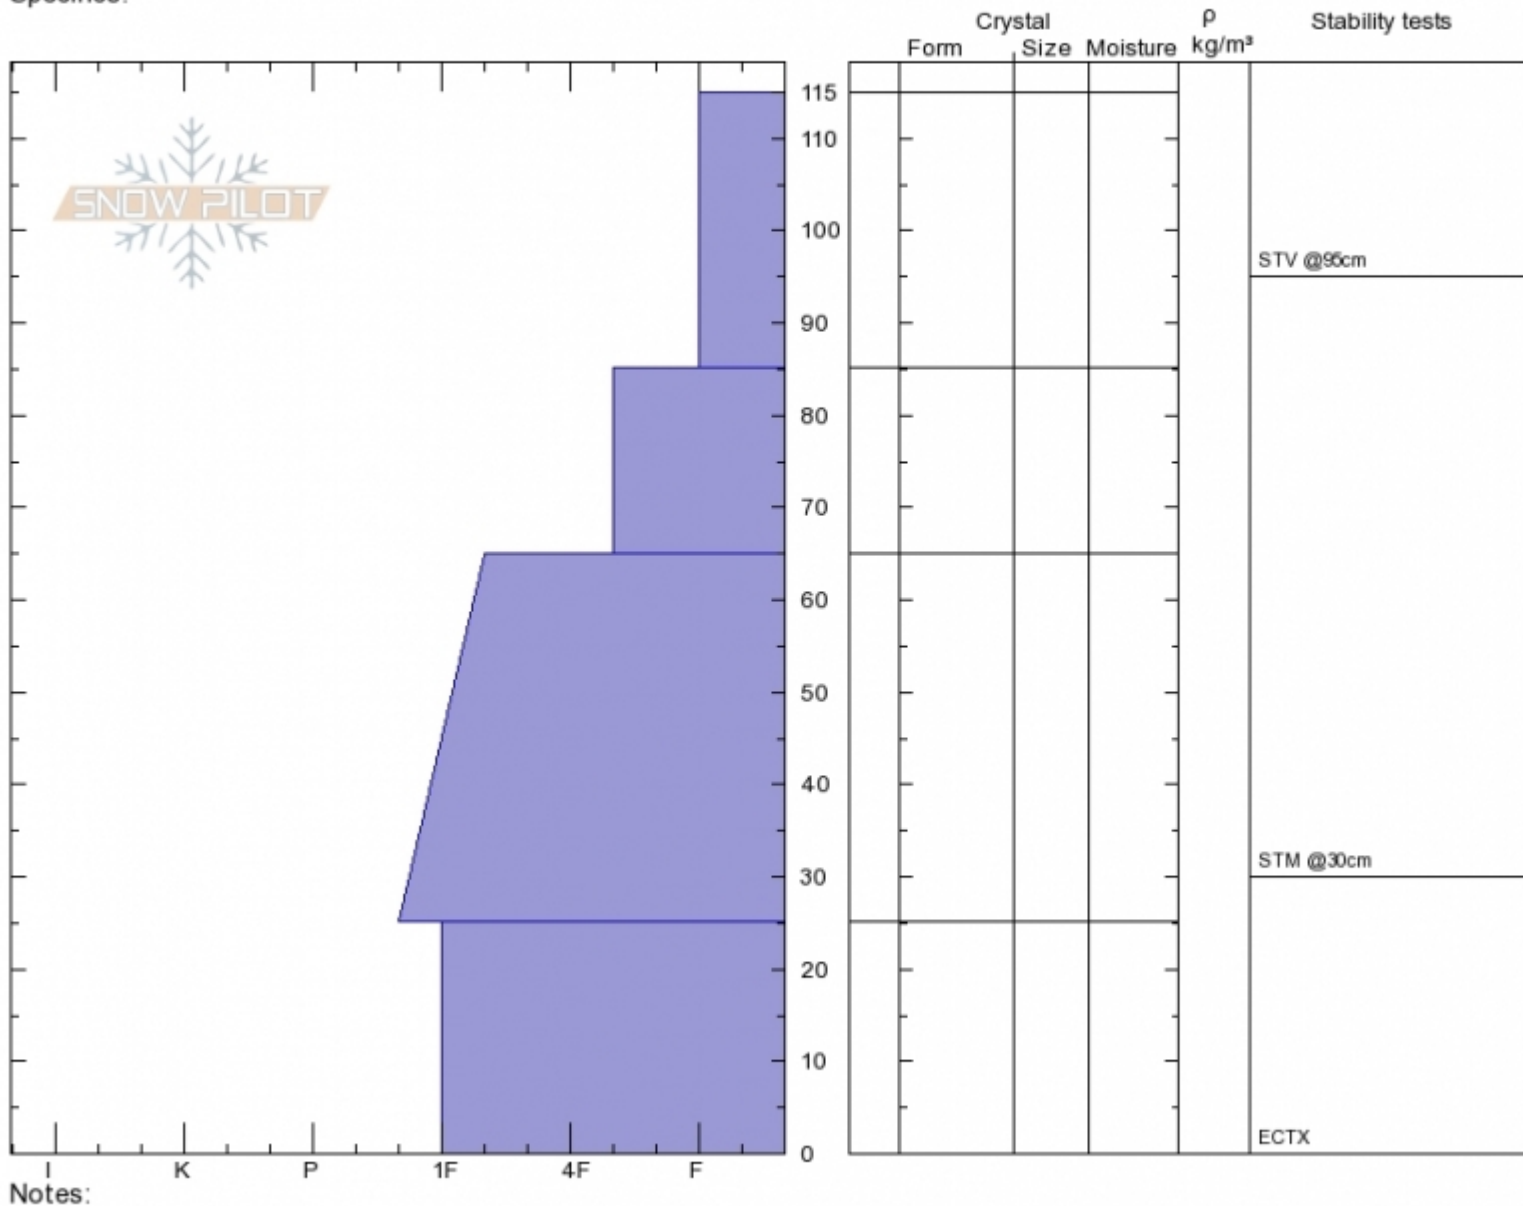

RepublicCreekHuntersN Jesse Logan

Absaroka Range

MT

Elevation: 9075 ft

Aspect: SE

Specifics:

Sun Dec 30 14:30 2018

Co-ord: 44.98915N, -109.95089W

Slope Angle: 31°

Wind Loading:

Stability:

Air Temperature: 20°F

Sky Cover: OVC

Precipitation: S-1

Wind: Calm

HS115

Stability Test Notes

Layer No

Notes:

Advisory Region
 Cooke City
 Longitude
 -109.95W
 Latitude
 44.99N
 Cooke City, 2018-12-31