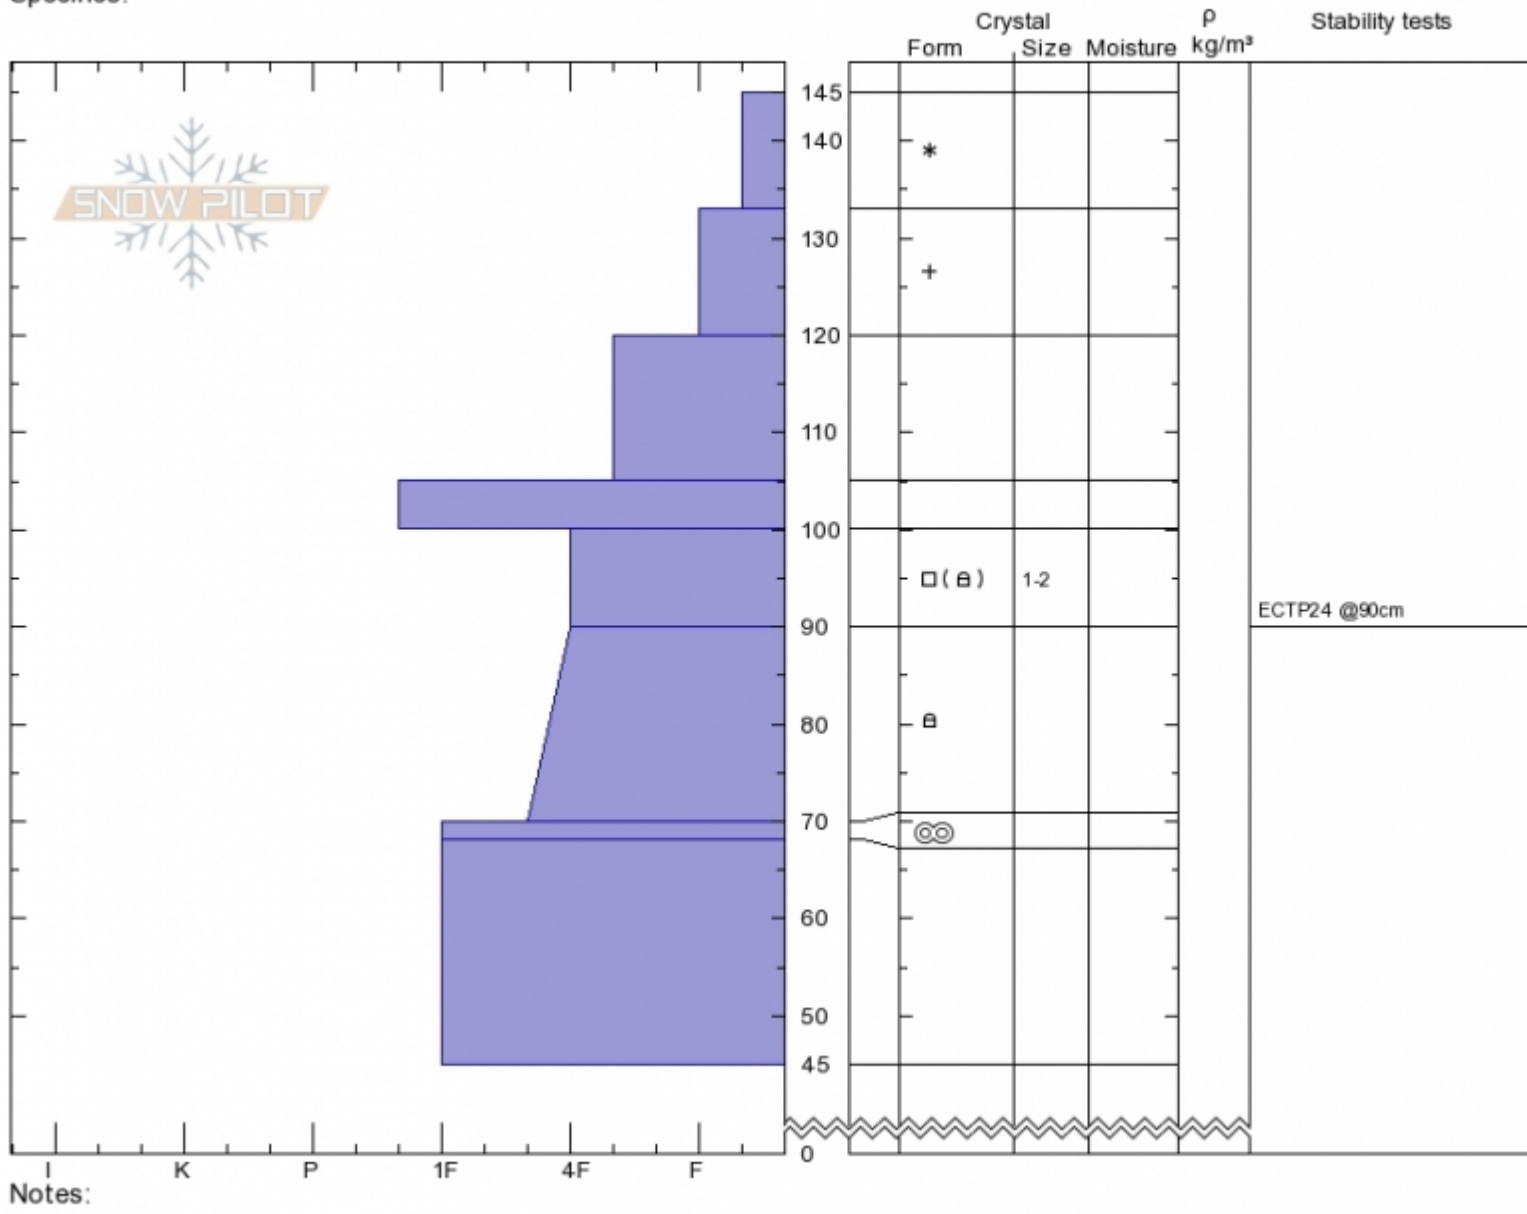

2nd Yellow Mule
 Madison Range-N
 MT
 Elevation: 9400 ft
 Aspect: 40°
 Specifics:

Alex Marienthal
 Sun Dec 30 10:48 2018
 Co-ord: 45.17725N, -111.40080W
 Slope Angle: 30°
 Wind Loading: previous

Stability: Fair
 Air Temperature:
 Sky Cover: OVC
 Precipitation: S5
 Wind: Calm

HS145
 Stability Test Notes

Layer No
 90-100: P

Notes:
 Advisory Region
 Northern Madison
 Northern Madison, 2018-12-30