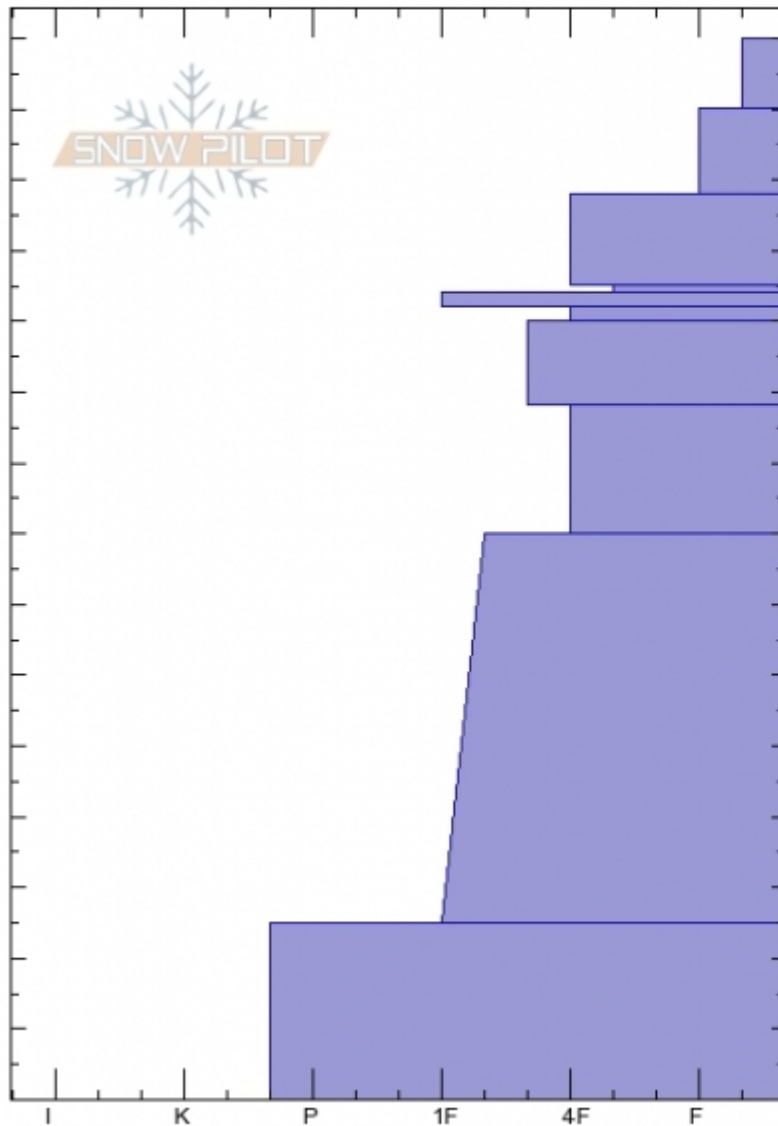

**The Throne - 27 Dec**  
**Bridger Range**  
**MT**  
 Elevation: **8080 ft**  
 Aspect: **93°**  
 Specifics: **We skied slope**

**Alex Marienthal**  
**Thu Dec 27 11:39 2018**  
 Co-ord: **45.88420N, -110.94986W**  
 Slope Angle: **30°**  
 Wind Loading: **no**

Stability: **Good**  
 Air Temperature: **-11°C**  
 Sky Cover: **BKN**  
 Precipitation: **S1**  
 Wind: **Calm**

**HS150**  
**Stability Test Notes**

Layer No

Crystal Form	Crystal Size	Moisture	ρ kg/m³	Stability tests
*				
+				
⊗				ECTN16 @115cm
□	0.5			
⊖				
⊖	1-1.5			
⊙				