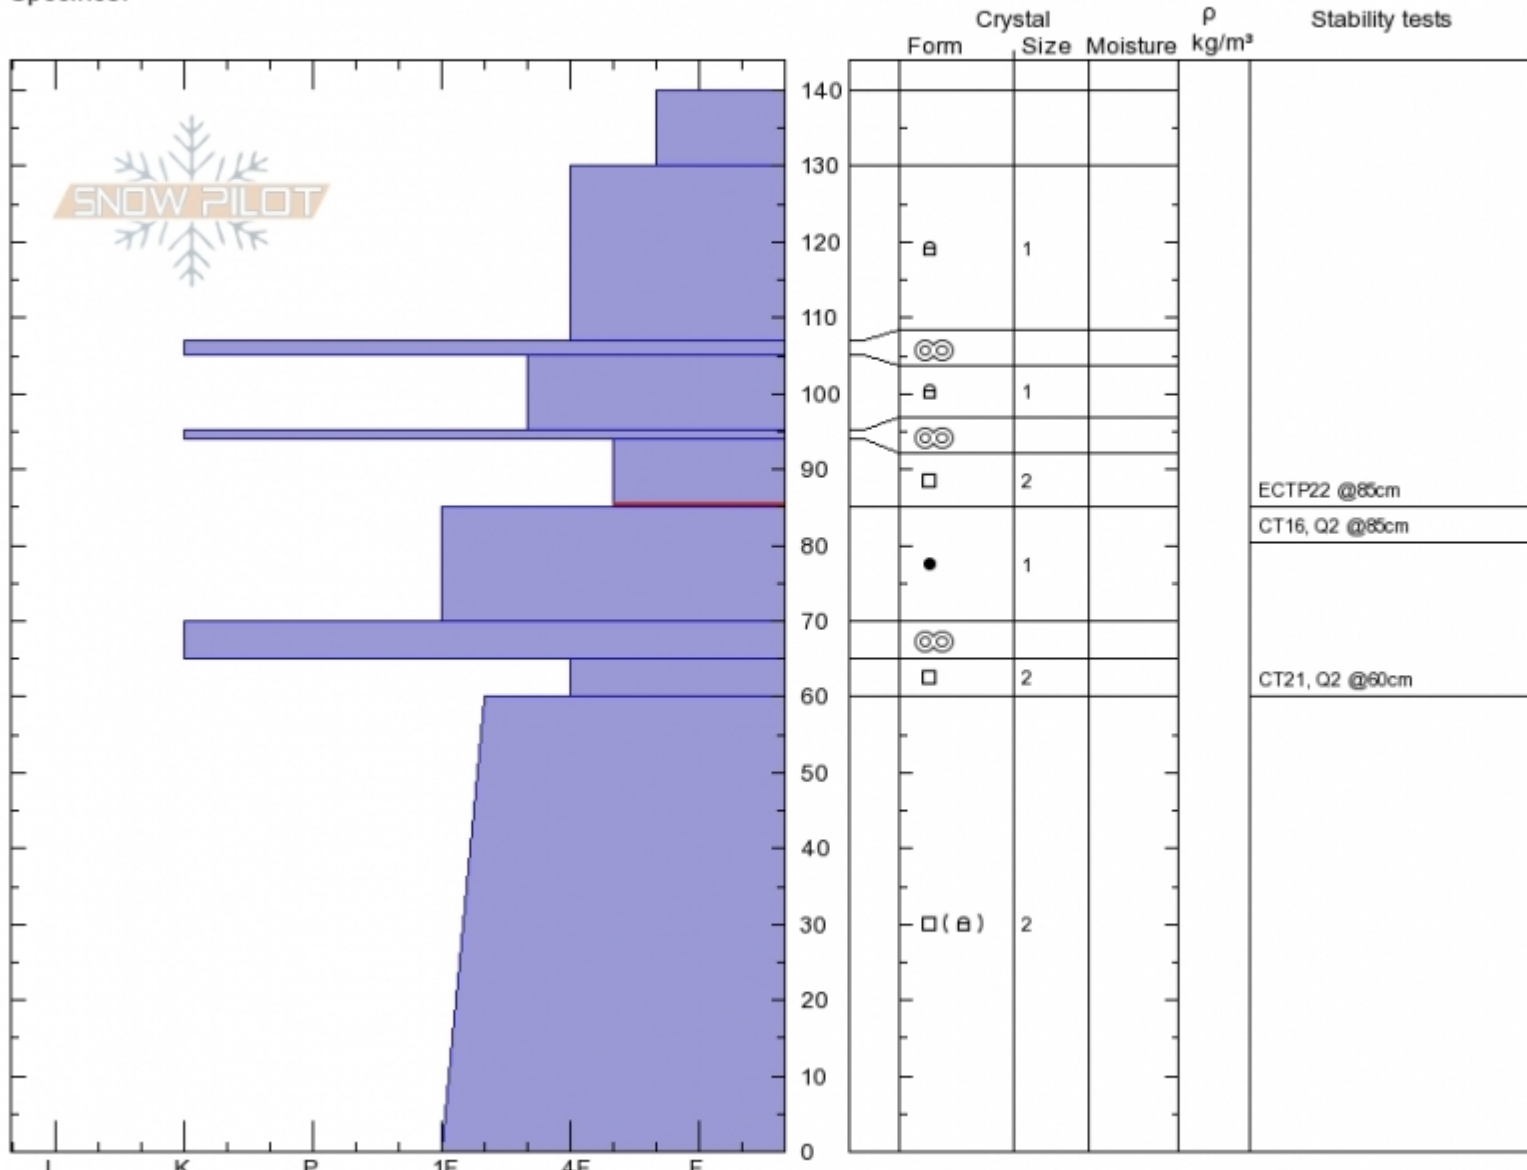

Rasta Chute
Beartooths
MT
 Elevation: **10130 ft**
 Aspect: **210°**
 Specifics:

Doug Chabot-Admin
Wed Dec 26 14:20 2018
 Co-ord: **45.67134N, -109.94593W**
 Slope Angle: **35°**
 Wind Loading: **previous**

Stability: **Fair**
 Air Temperature: **-15°C**
 Sky Cover: **SCT**
 Precipitation: **NO**
 Wind: **Calm**

HS140
 Stability Test Notes

Layer No
85-94: Pr

Notes: Wind-loading was minor. We decided to not ski the slope because of the ECTP.