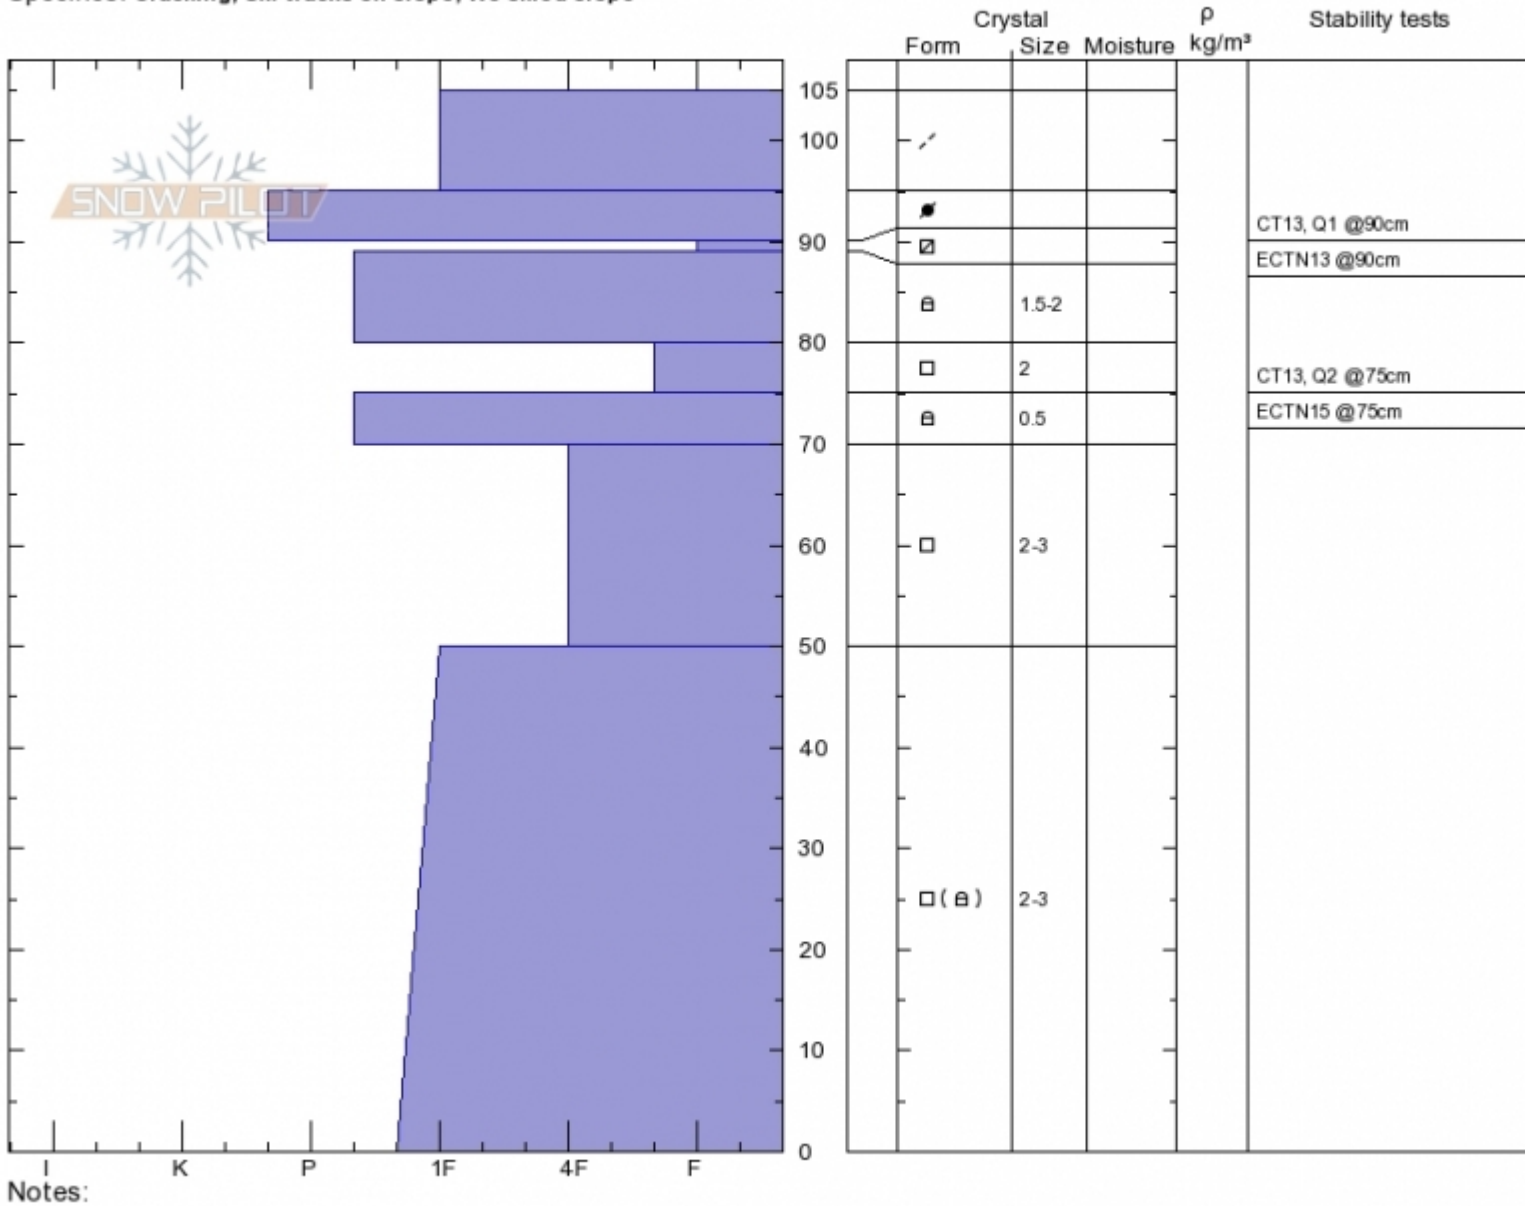

Saddle Peak
 Bridger Range
 MT
 Elevation: 8929 ft
 Aspect: 95°
 Specifics: Cracking; Ski tracks on slope; We skied slope

Alex Marienthal
 Sun Dec 23 10:18 2018
 Co-ord: 45.79371N, -110.93492W
 Slope Angle: 34°
 Wind Loading: yes

Stability:
 Air Temperature:
 Sky Cover: BKN
 Precipitation: NO
 Wind: W Light Breeze

HS105
 Stability Test Notes

Layer No

Notes:
 Advisory Region
 Bridger Range
 Longitude
 -110.94W
 Latitude
 45.79N
 Bridger Range, 2018-12-23