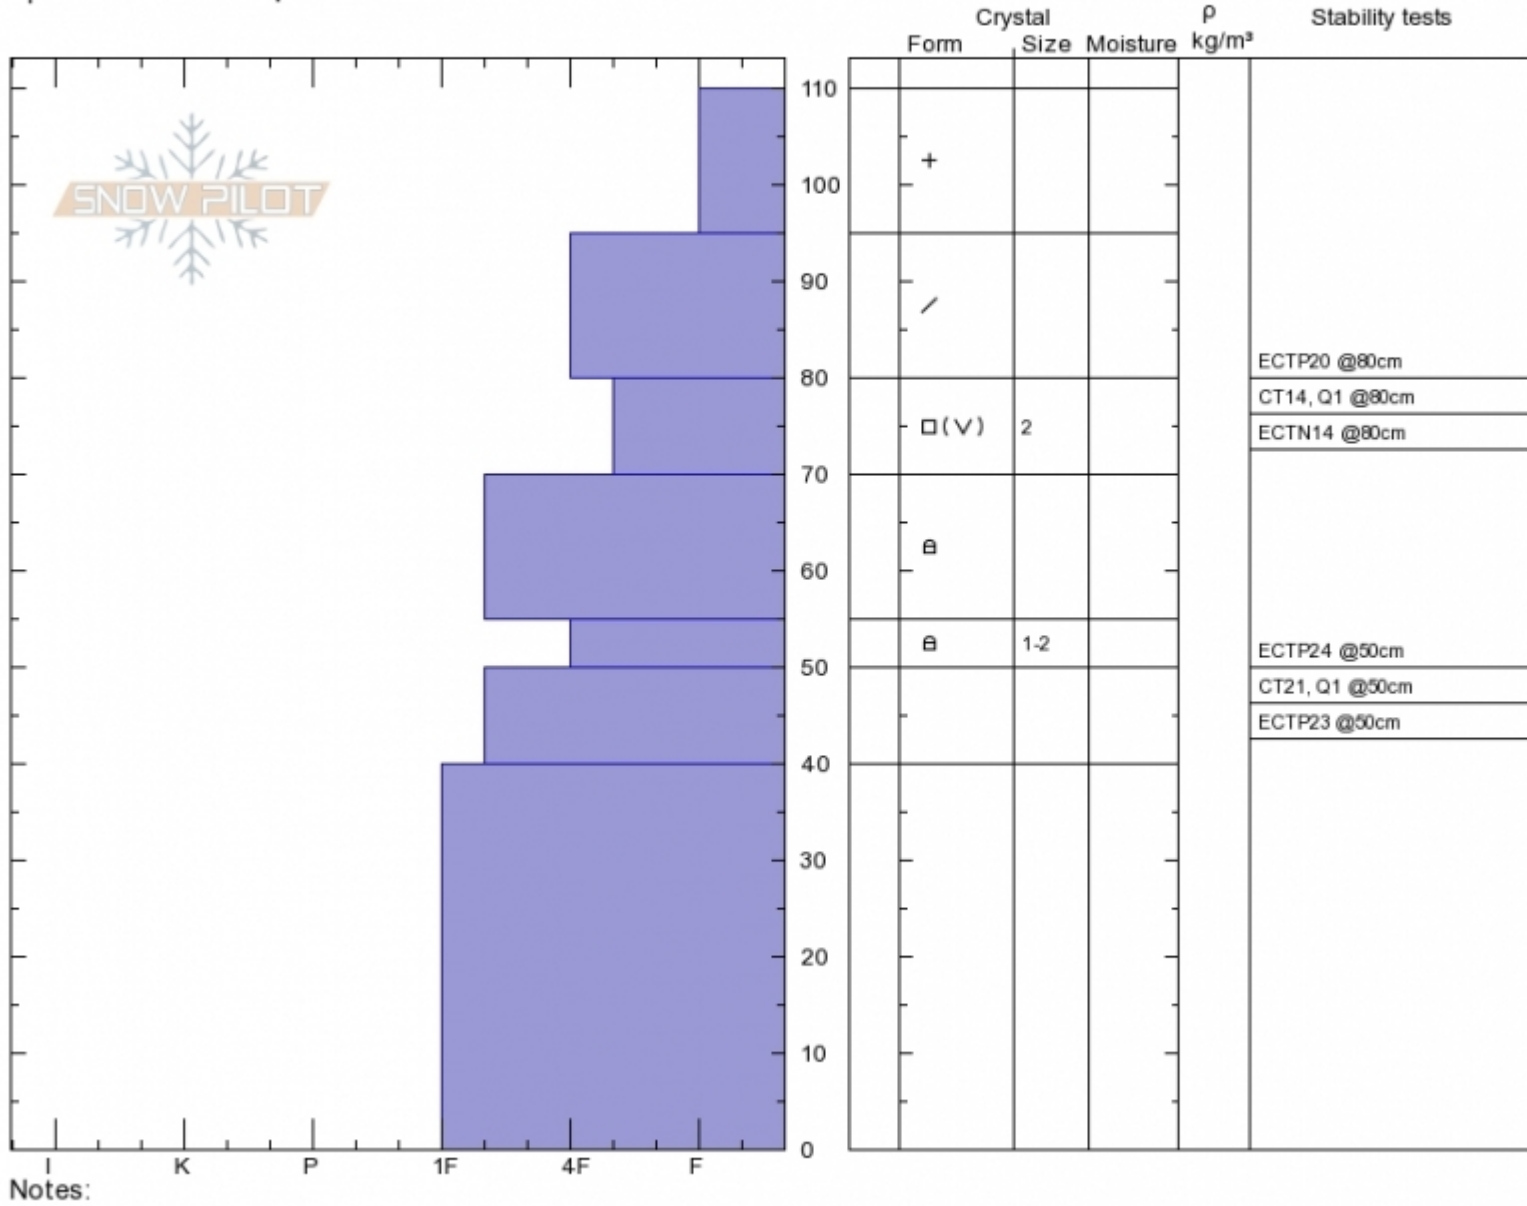

Wade's - Lulu Pass
Cooke City
MT
 Elevation: **9500 ft**
 Aspect: **150°**
 Specifics: **We skied slope**

Alex Marienthal
Thu Dec 20 13:30 2018
 Co-ord: **45.06800N, -109.95224W**
 Slope Angle: **23°**
 Wind Loading: **yes**

Stability: **Fair**
 Air Temperature:
 Sky Cover: **OVC**
 Precipitation: **S-1**
 Wind: **N Light Breeze**

HS110
Stability Test Notes

Layer No

Advisory Region
 Cooke City
 Longitude
 -109.95W
 Latitude
 45.07N
 Cooke City, 2018-12-22