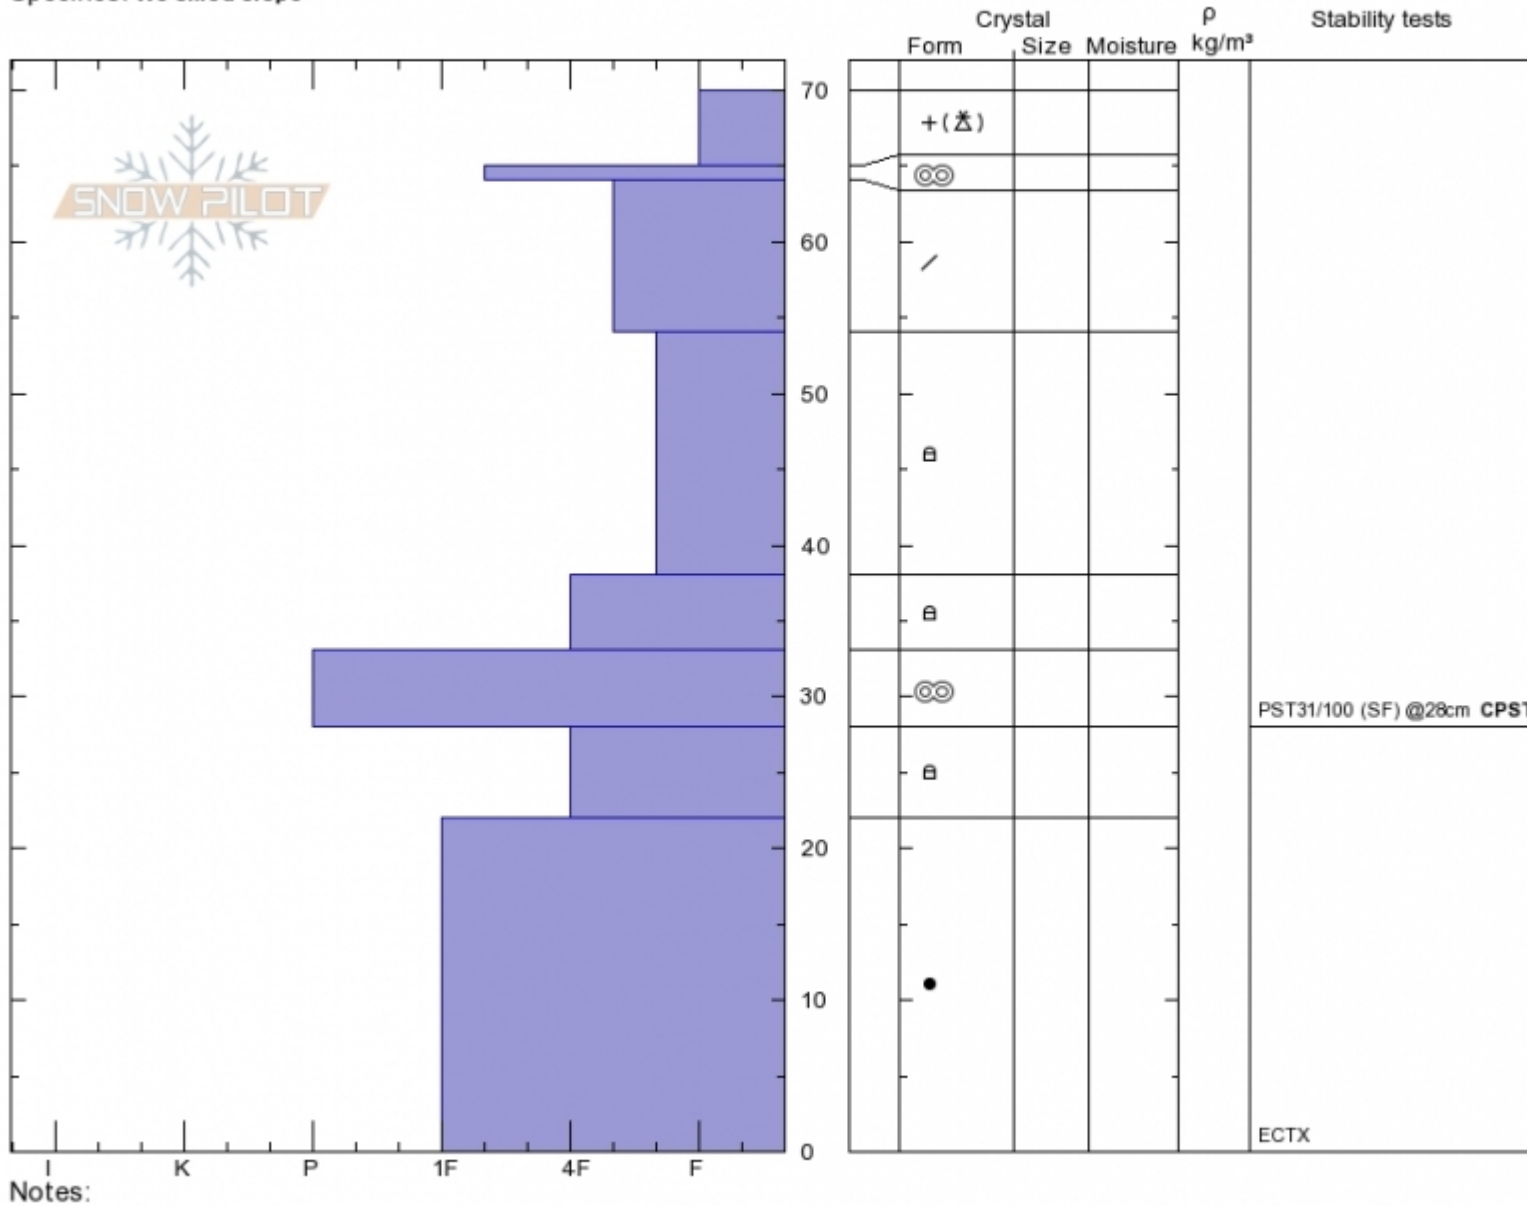

Texas Meadows
Bridger Range
MT
 Elevation: **7360 ft**
 Aspect: **170°**
 Specifics: **We skied slope**

Gabrielle Antonioli
Fri Dec 21 12:00 2018
 Co-ord: **45.83743N, -110.93429W**
 Slope Angle: **28°**
 Wind Loading:

Stability: **Good**
 Air Temperature:
 Sky Cover:
 Precipitation: **NO**
 Wind:

HS70 PS10
Stability Test Notes
28: CPST 36/100 END

Layer No
22-28: Pro

Advisory Region
 Bridger Range
 Bridger Range, 2018-12-21