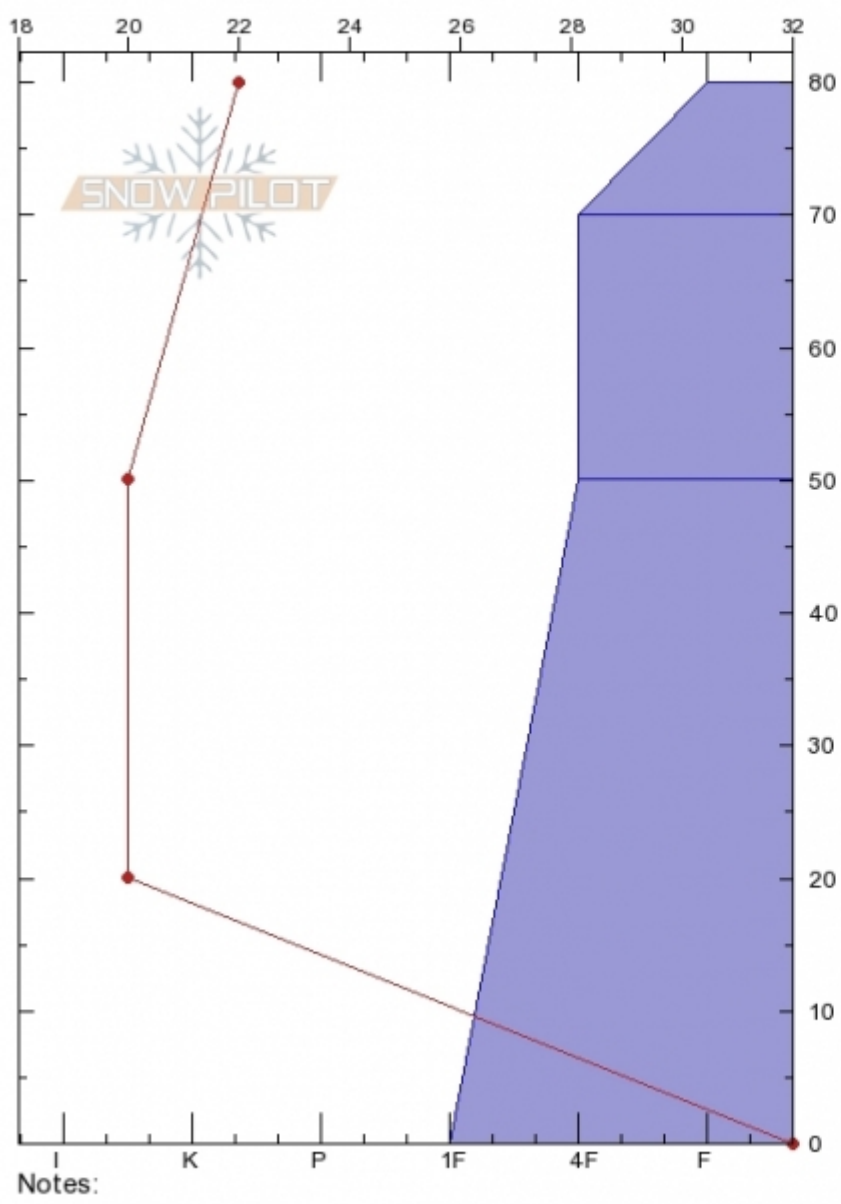

**Mt Ellis**  
**Gallatin Range-N**  
**MT**  
 Elevation: **8430 ft**  
 Aspect: **NE**  
 Specifics: **Ski tracks on slope; We skied slope**

**Scott Davidson**  
**Sun Dec 16 12:45 2018**  
 Co-ord: **45.57837N, -110.95197W**  
 Slope Angle: **32°**  
 Wind Loading: **no**

Stability: **Very Good**  
 Air Temperature: **38°F**  
 Sky Cover: **FEW**  
 Precipitation: **NO**  
 Wind: **W Calm**

**HS80 PS20**  
**Stability Test Notes**

Layer No

| Form | Crystal Size | Moisture | $\rho$ kg/m <sup>3</sup> | Stability tests |
|------|--------------|----------|--------------------------|-----------------|
| •    |              | M        |                          |                 |
| ◻    | 2            |          |                          |                 |
| ◻    | 2            |          |                          |                 |