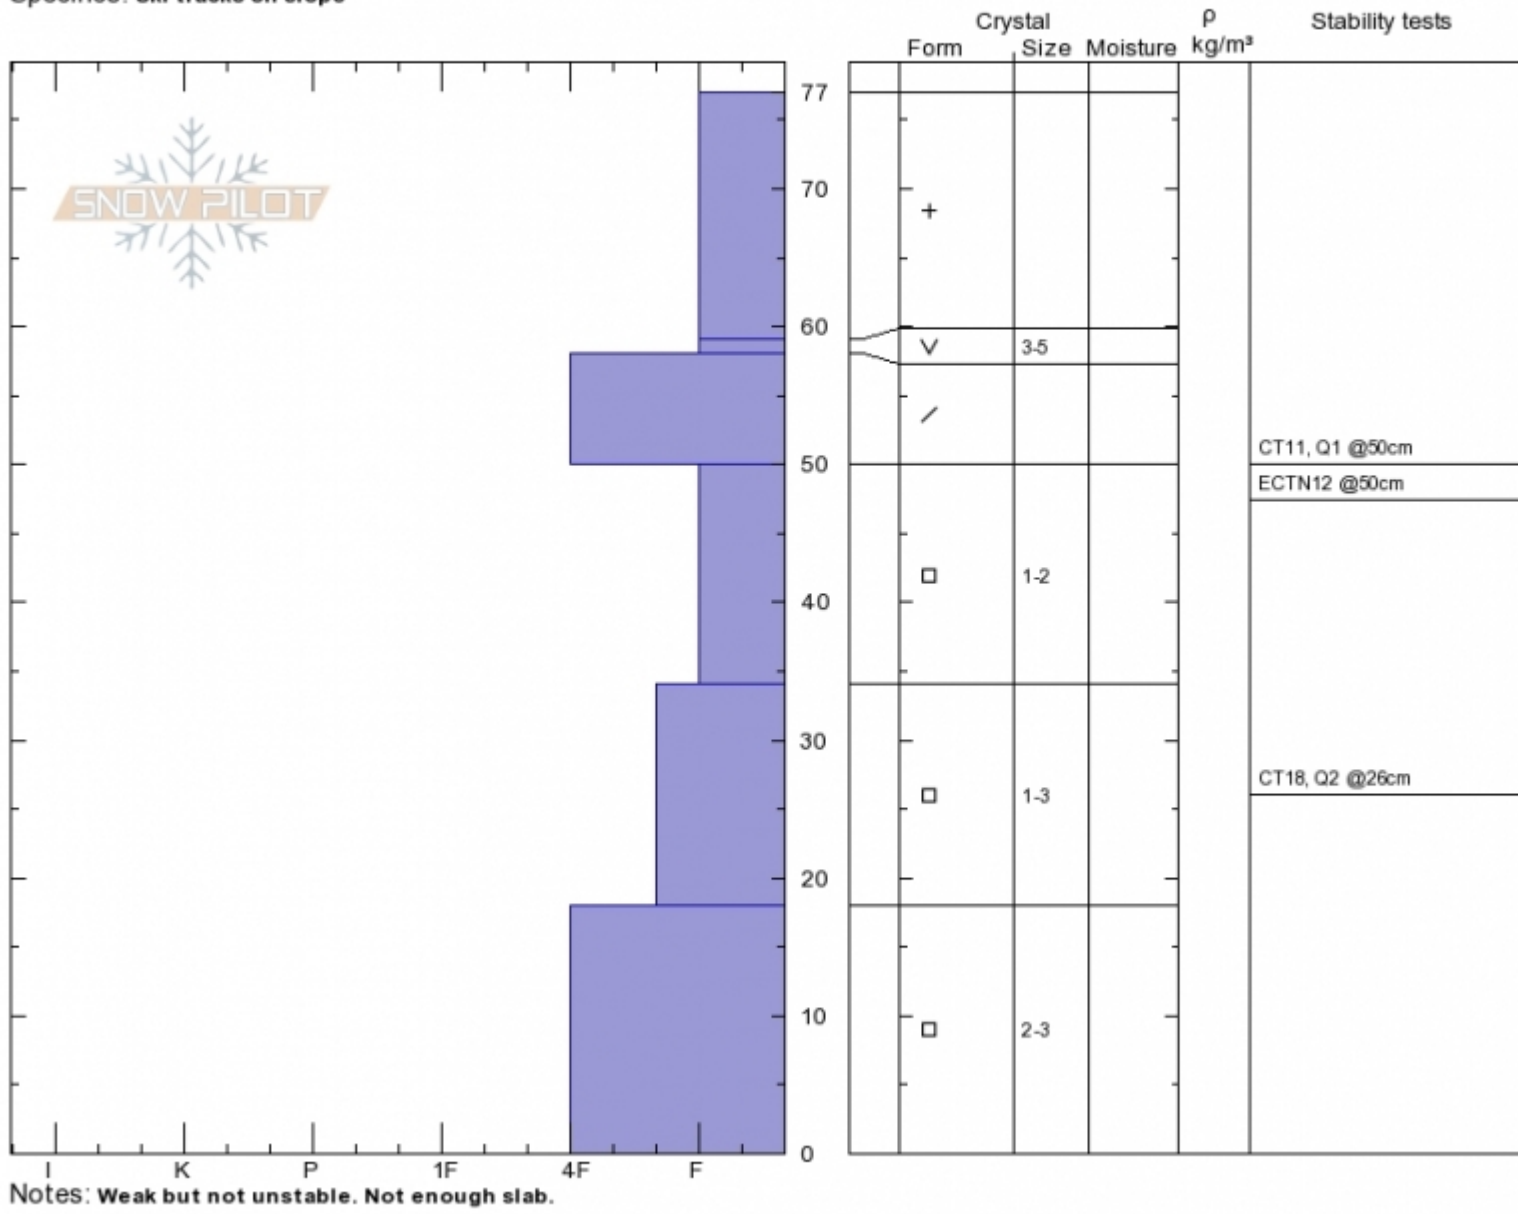

Bacon Rind NE
Madison Range-S
MT
 Elevation: **8800 ft**
 Aspect: **70°**
 Specifics: **Ski tracks on slope**

Eric Knoff
Thu Dec 20 12:30 2018
 Co-ord: **44.97001N, -111.09540W**
 Slope Angle: **26°**
 Wind Loading: **no**

Stability: **Fair**
 Air Temperature: **-5°C**
 Sky Cover: **SCT**
 Precipitation: **S-1**
 Wind: **SW Moderate**

HS77
Stability Test Notes

Layer No
34-50: Pr

Advisory Region
 Southern Madison
 Southern Madison, 2018-12-20