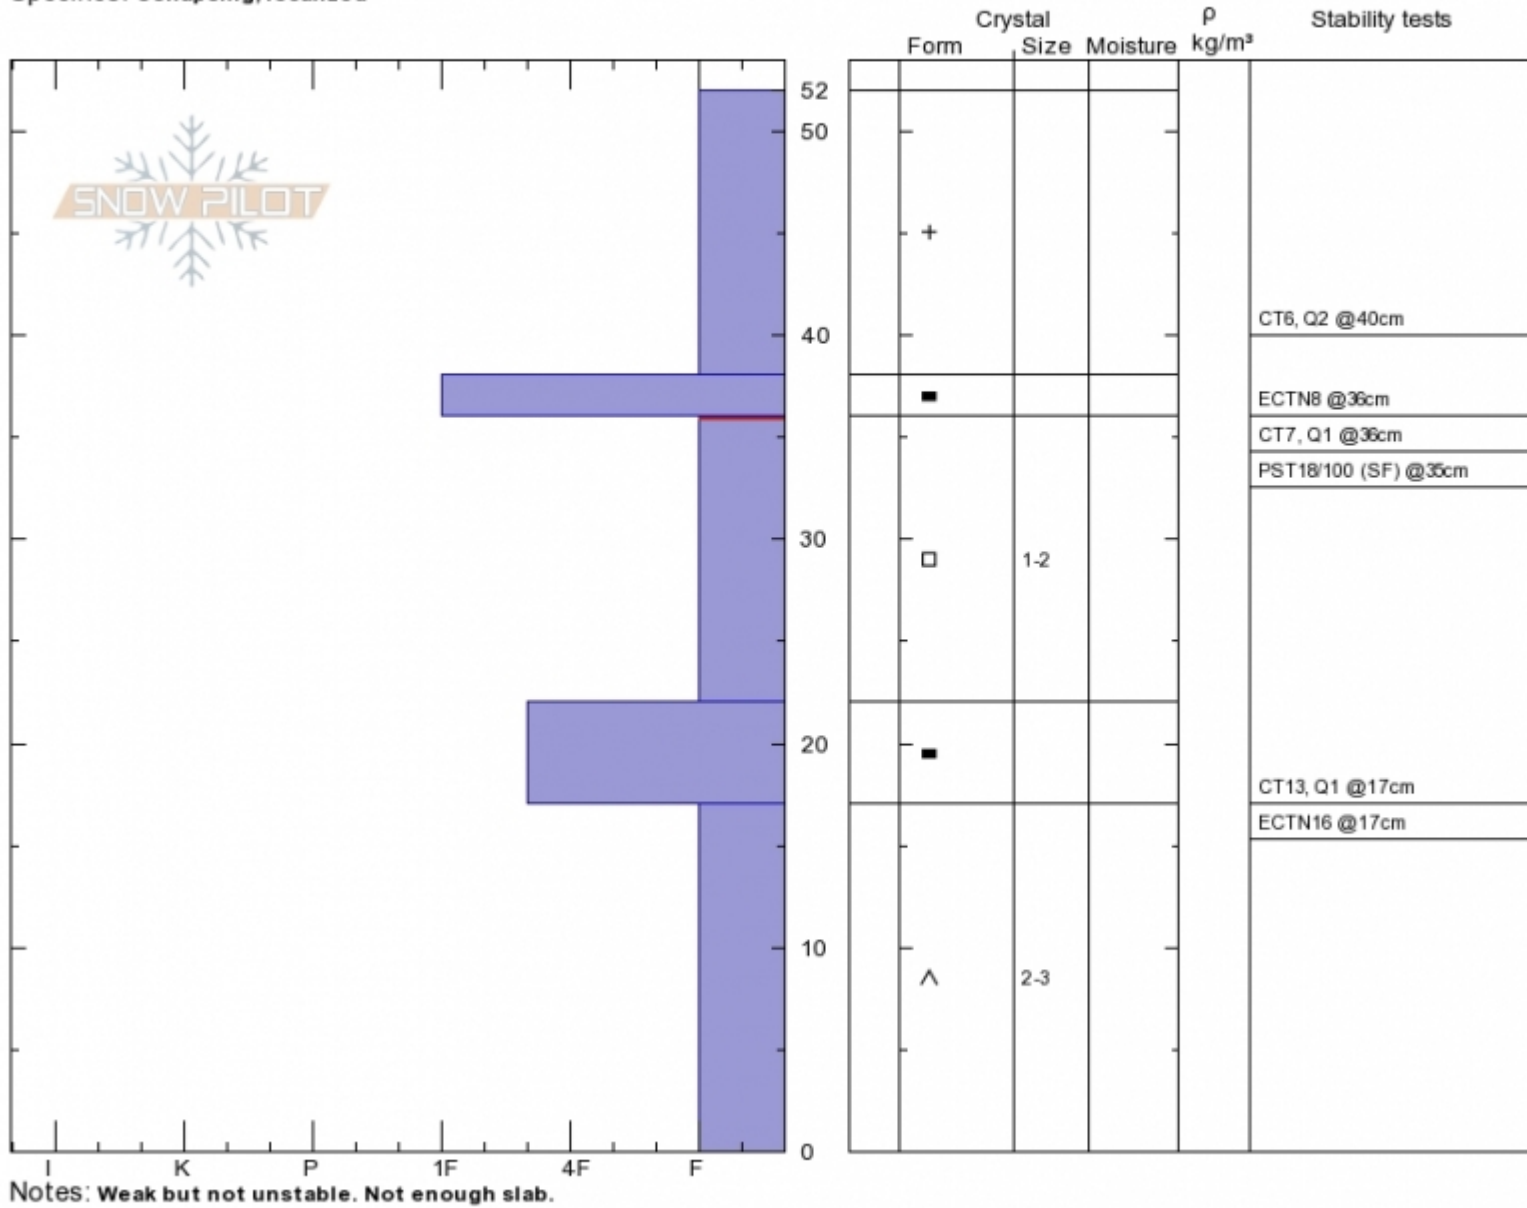

**Bacon Rind South**  
**Madison Range-S**  
**MT**  
 Elevation: **8500 ft**  
 Aspect: **140°**  
 Specifics: **Collapsing, localized**

**Eric Knoff**  
**Thu Dec 20 12:00 2018**  
 Co-ord: **44.96905N, -111.09386W**  
 Slope Angle: **33°**  
 Wind Loading:

Stability: **Fair**  
 Air Temperature: **-5°C**  
 Sky Cover: **SCT**  
 Precipitation: **NO**  
 Wind: **SW Moderate**

**HS52**  
 Stability Test Notes

Layer No  
**22-36: Pro**

Advisory Region  
 Southern Madison  
 Latitude  
 6.00N  
 Southern Madison, 2018-12-20