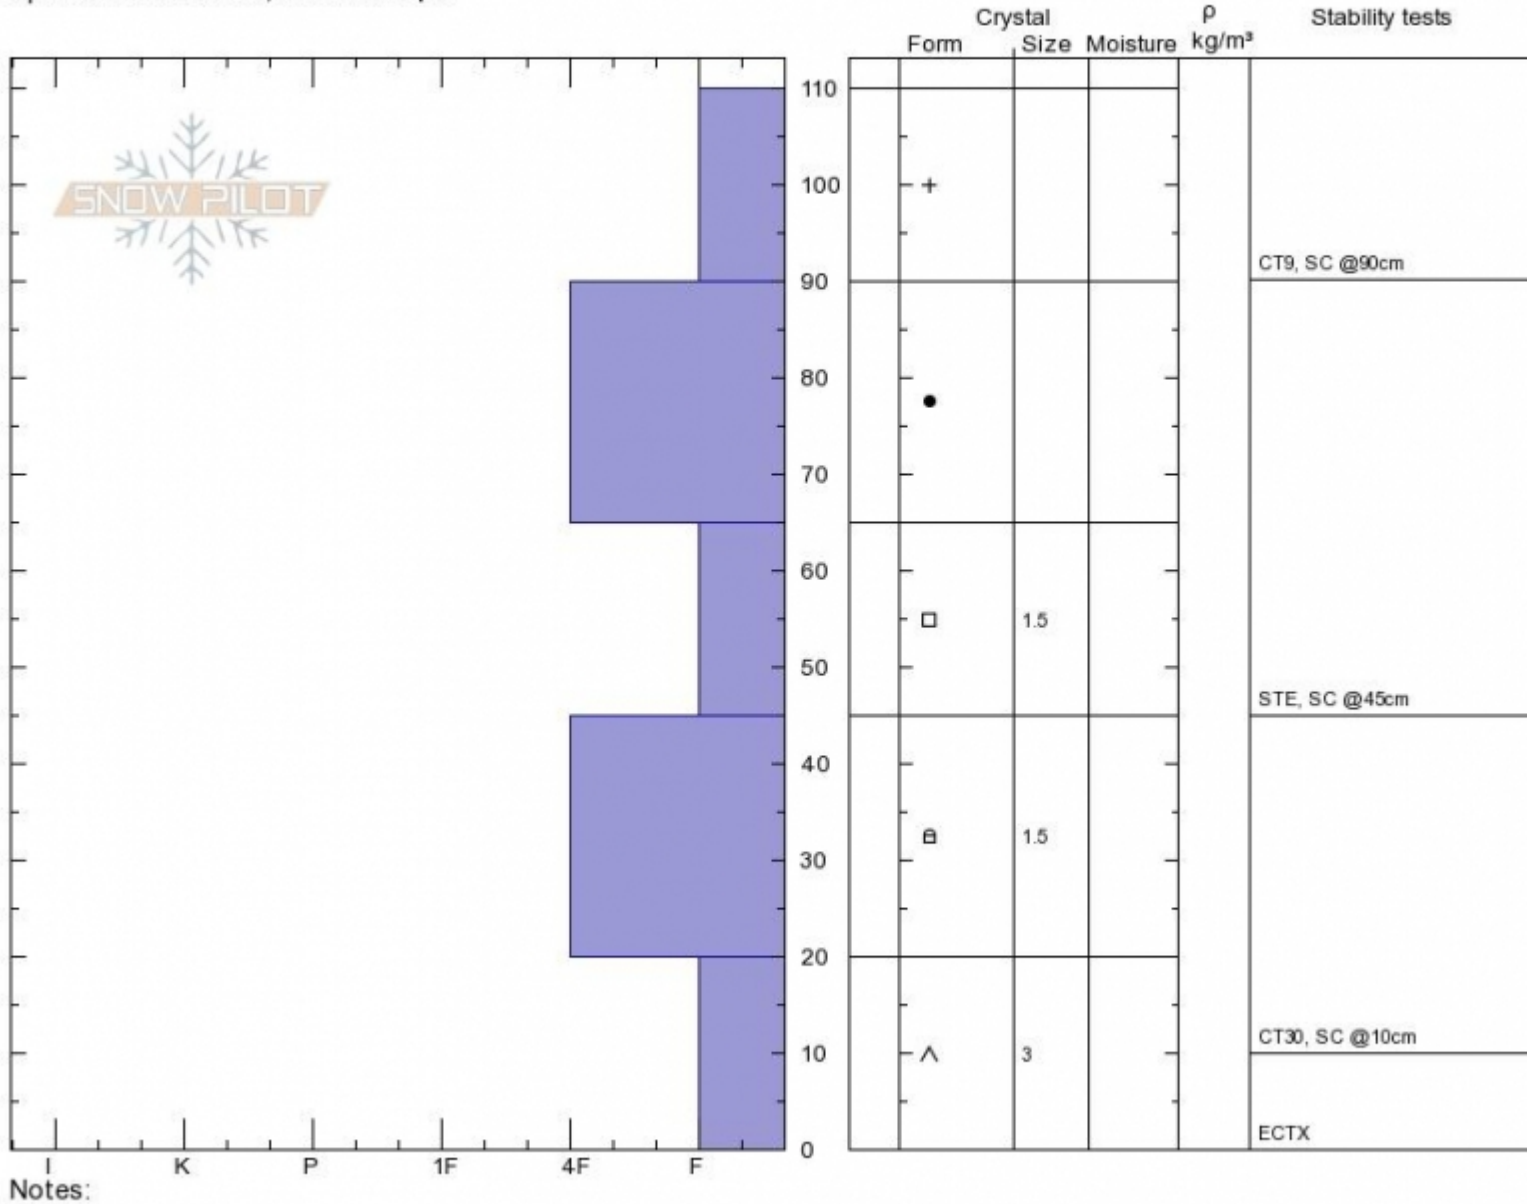

Republic Creek
Cooke City
MT

Elevation: 9800 ft
Aspect: 240°
Specifics: Practice Pit; We skied slope

Logan DeMarcus
Wed Dec 19 10:00 2018
Co-ord: 44.98540N, -109.92520W
Slope Angle:
Wind Loading: no

Stability: **Good**
Air Temperature:
Sky Cover: **BKN**
Precipitation: **S-1**
Wind: **NW Calm**

HS110 PF60
Stability Test Notes

Layer No
0-20: Prob

Advisory Region
Cooke City
Longitude
-109.93W
Latitude
44.99N
Cooke City, 2018-12-20