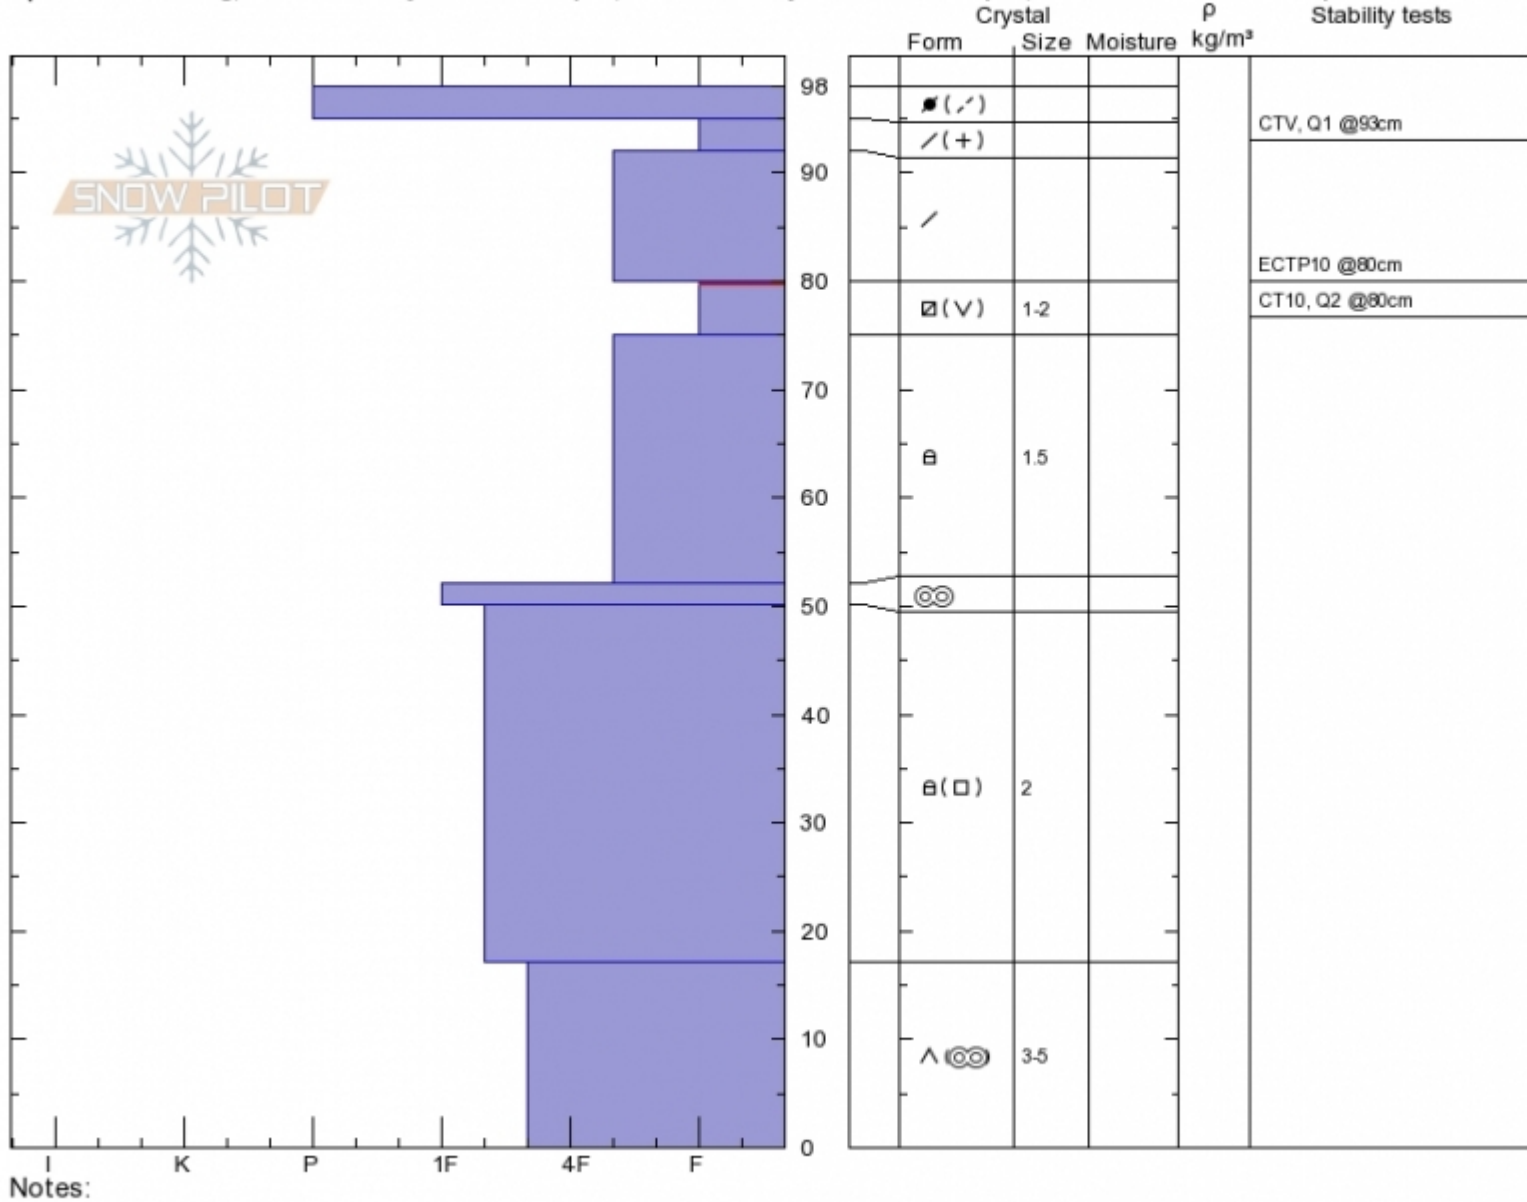

Second Yellow Mule
Madison Range-N
MT

Elevation: 9380 ft
Aspect: 45°

Alex Marienthal
Sun Dec 16 10:20 2018
Co-ord: 45.17730N, -111.40087W
Slope Angle: 30°
Wind Loading: **yes**

Stability: **Poor**
Air Temperature:
Sky Cover: **SCT**
Precipitation:
Wind: **Calm**

HS98
Stability Test Notes

Layer No
75-80: Pr
0-17: Icy r

Specifics: Cracking; Recent activity on similar slopes; Recent activity on different slopes; Snowmobile tracks on slope

Advisory Region
Northern Madison
Avalanche Details: [Snowmobiler triggered wind slab on Buck Ridge](#)
Northern Madison, 2018-12-16