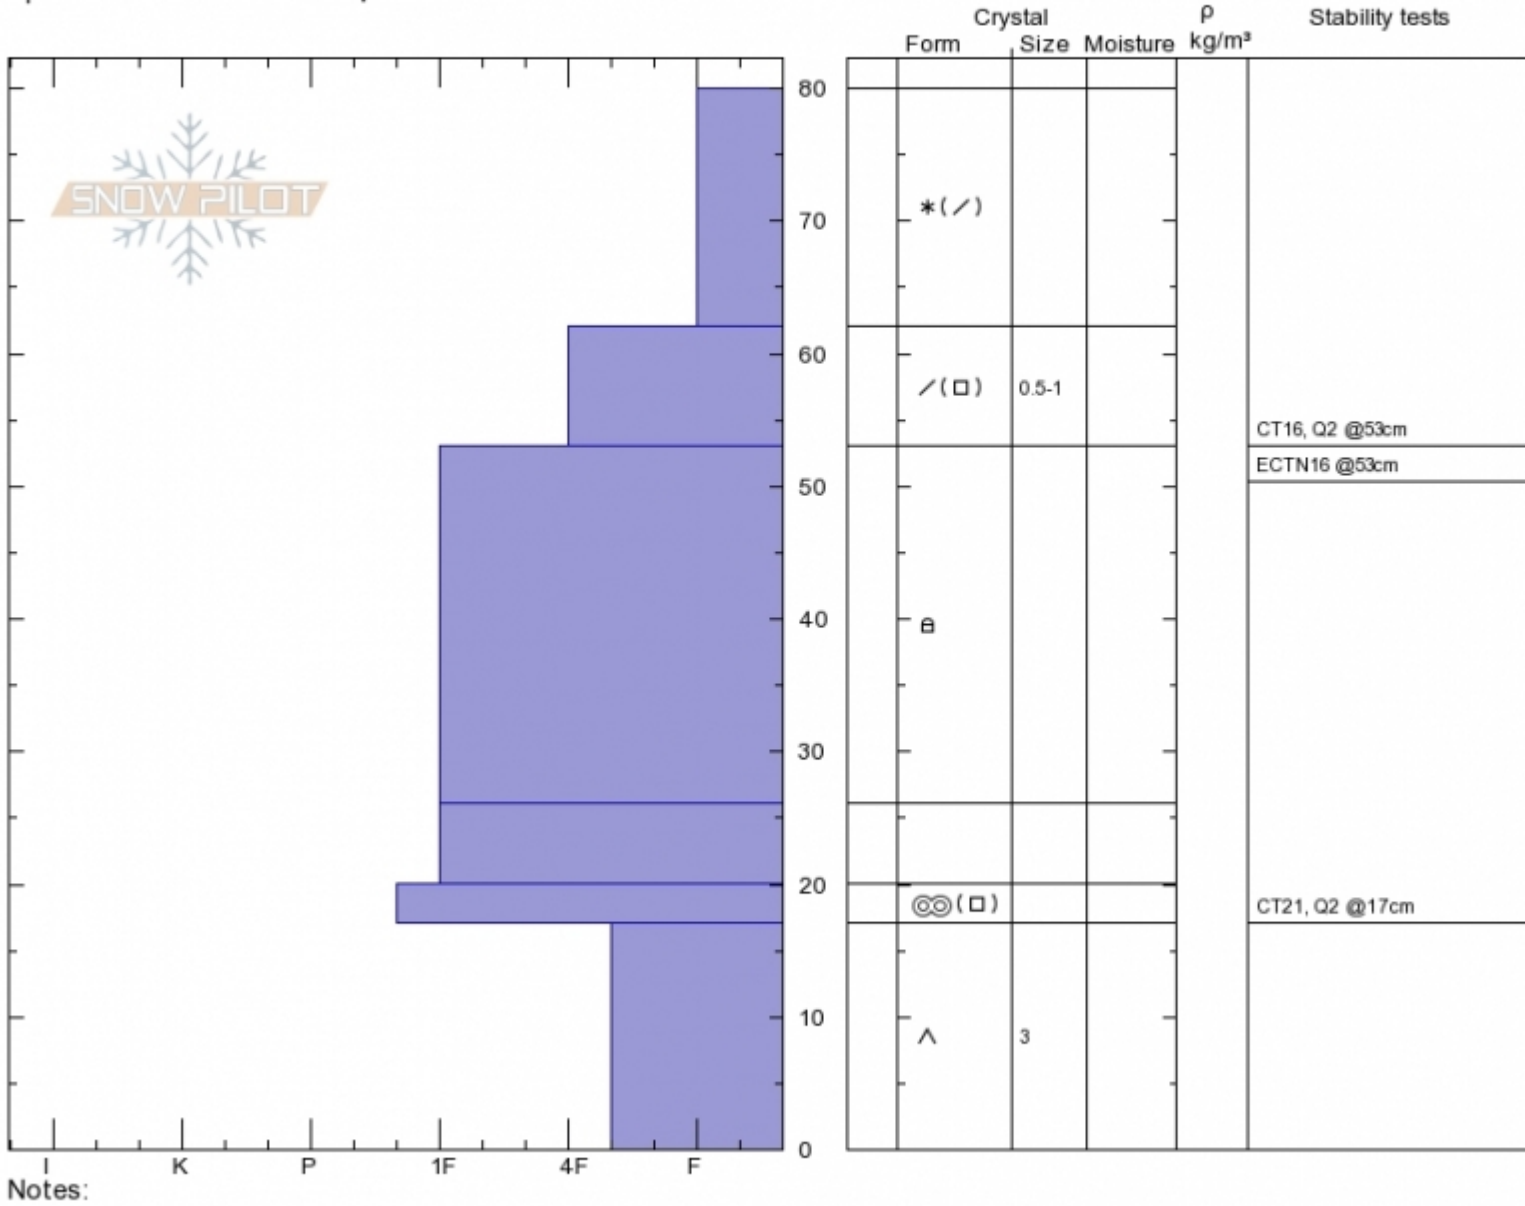

first yellow mule
Madison Range-N
MT
Elevation: **9355 ft**
Aspect: **9°**
Specifics: **We snowmobiled slope**

Alex Marienthal
Thu Dec 6 12:45 2018
Co-ord: **45.17548N, -111.38575W**
Slope Angle: **25°**
Wind Loading:

Stability: **Good**
Air Temperature:
Sky Cover: **CLR**
Precipitation:
Wind: **Calm**

HS80
Stability Test Notes

Layer No

Advisory Region
Northern Madison
Northern Madison, 2018-12-07