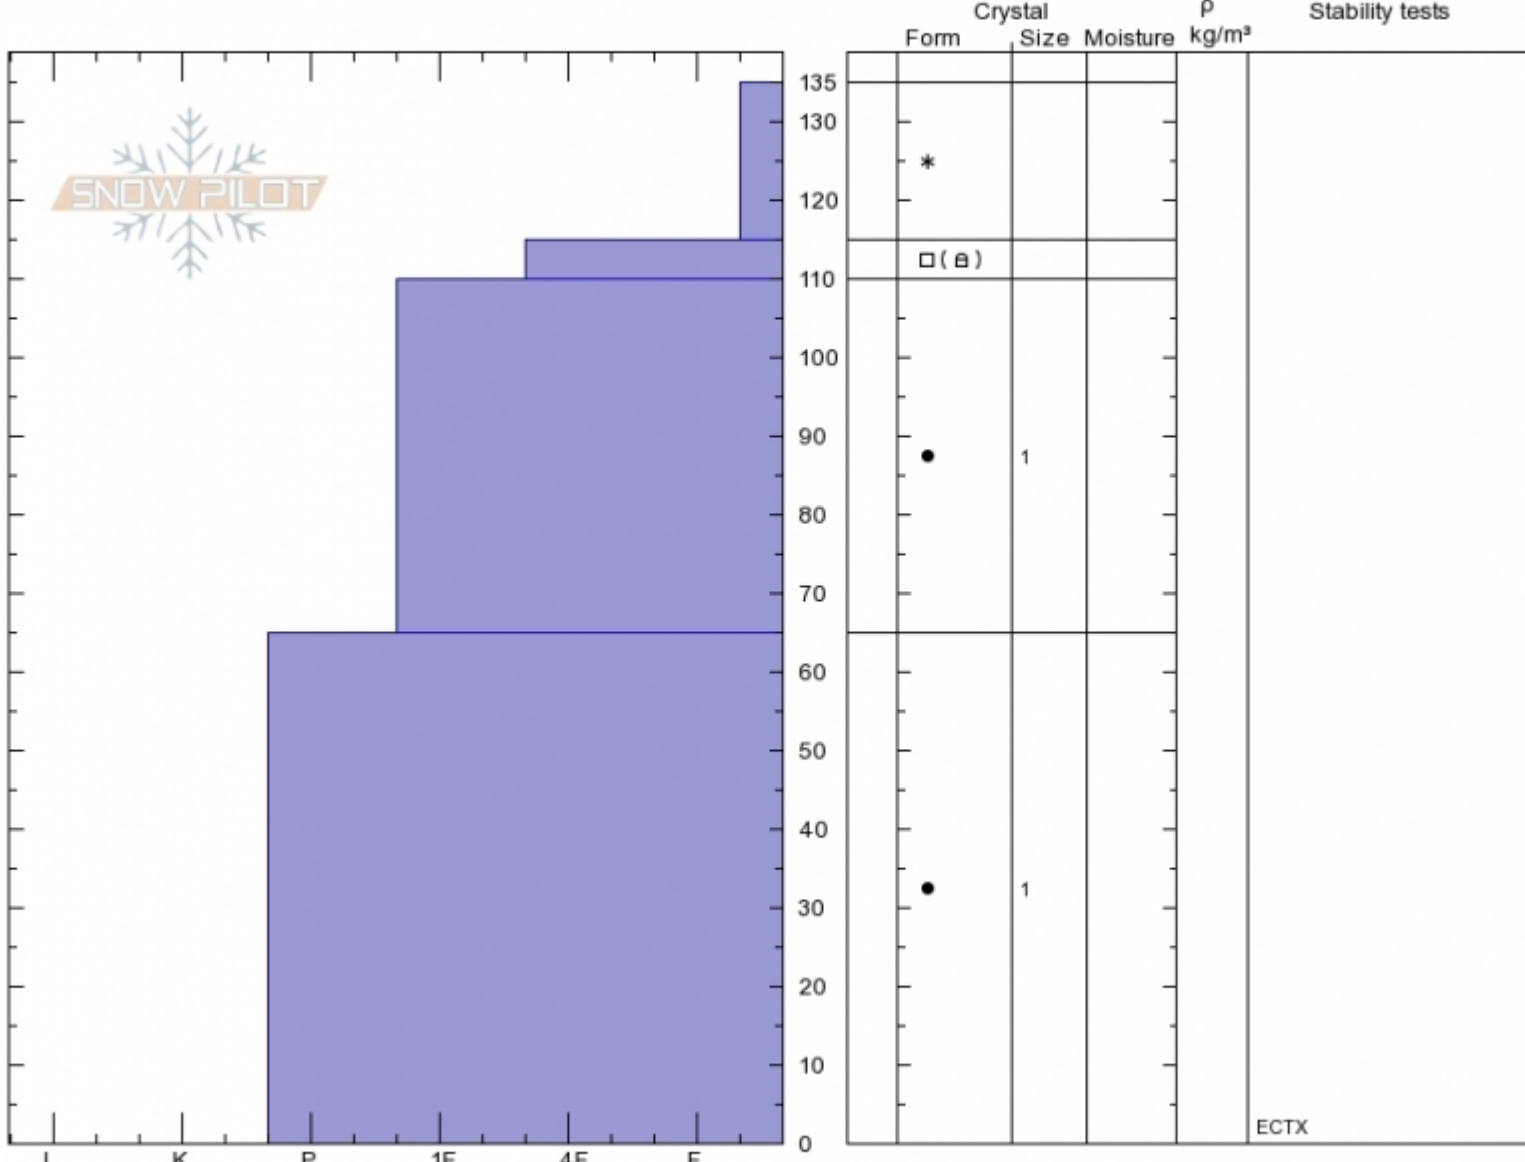

**The Throne**  
**Bridger Range**  
**MT**  
 Elevation: **8150 ft**  
 Aspect: **90°**

**Alex Marienthal**  
**Sun Dec 2 11:15 2018**  
 Co-ord: **45.88400N, -110.95015W**  
 Slope Angle: **35°**  
 Wind Loading:

Stability:  
 Air Temperature:  
 Sky Cover: **CLR**  
 Precipitation: **NO**  
 Wind: **Calm**

**HS135**  
**Stability Test Notes**

Layer No

Specifics: Recent activity on different slopes; Ski tracks on slope; We skied slope; Snowmobile tracks on slope

Notes: We dug a second pit on ENE aspect 8450' elev.: Similar structure to this pit, HS 160 and ECTN16, CT14 Q2 @ 135cm (same layer as

Advisory Region  
 Bridger Range  
 Bridger Range, 2018-12-03