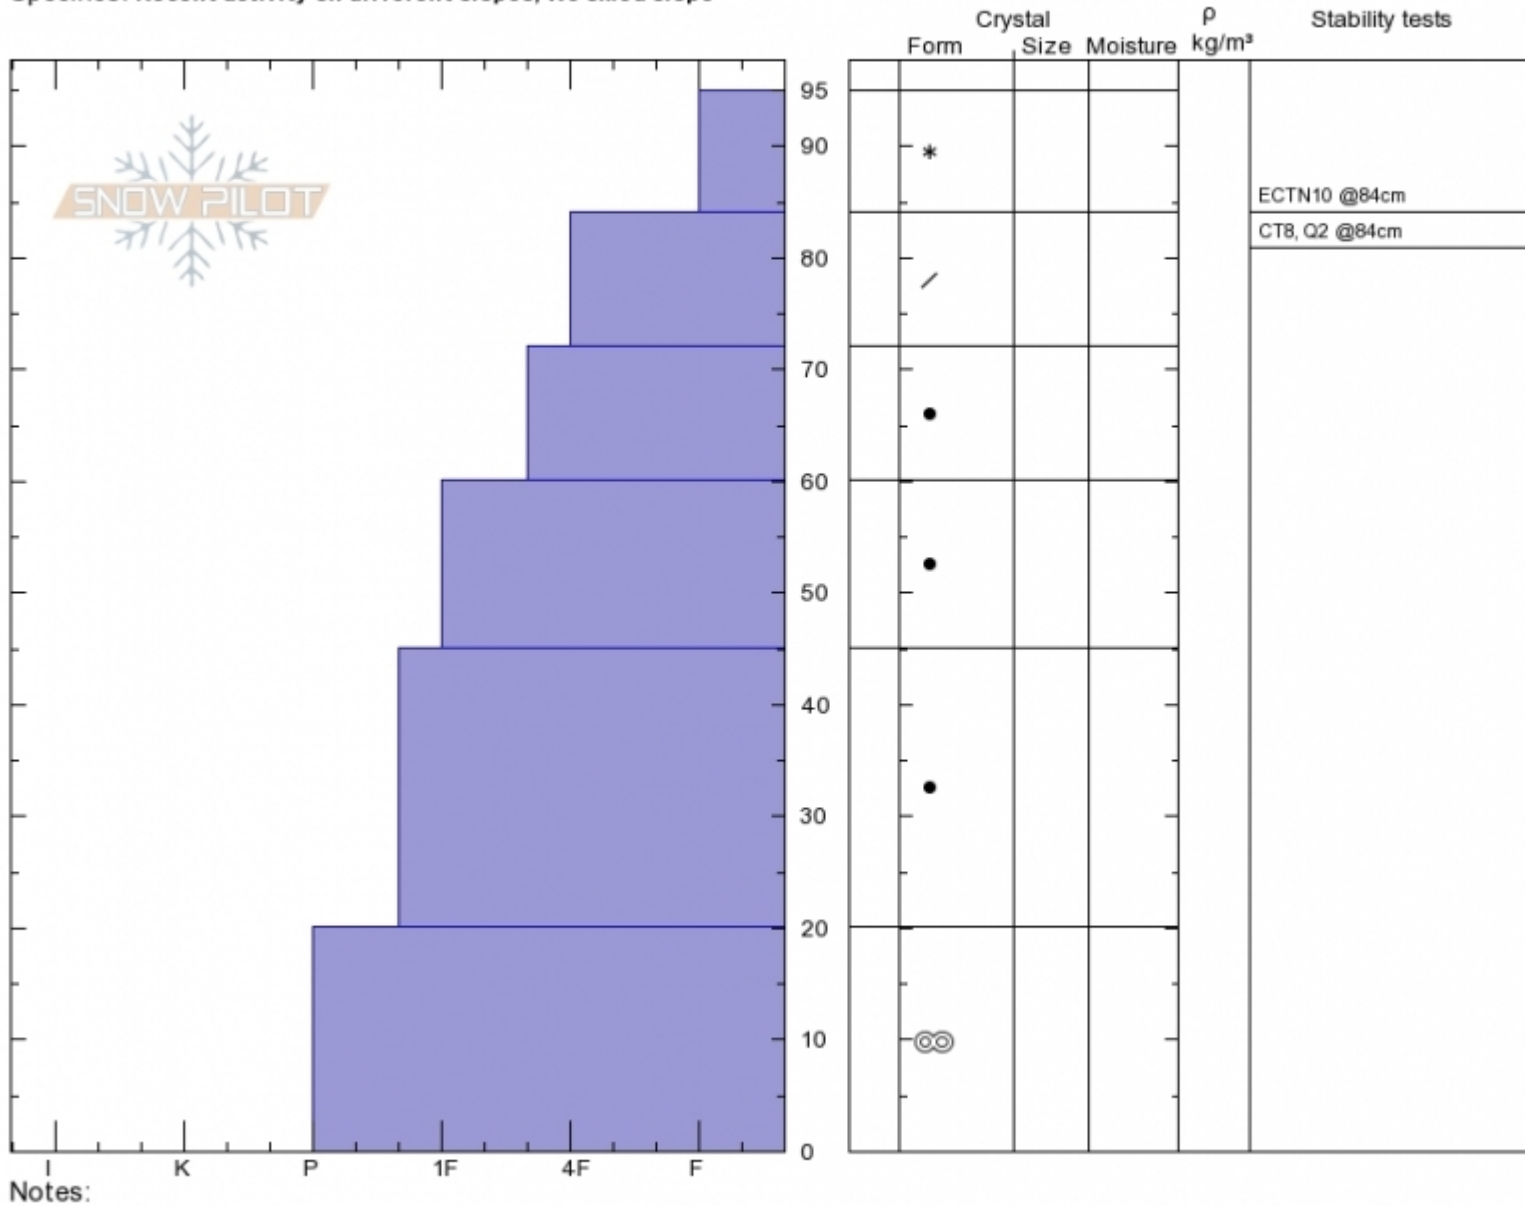

Bostwick Canyon
Bridger Range
MT
Elevation: **7990 ft**
Aspect: **290°**
Specifics: **Recent activity on different slopes; We skied slope**

Alex Marienthal
Sat Dec 1 11:45 2018
Co-ord: **45.79311N, -110.94444W**
Slope Angle: **28°**
Wind Loading:
Specifics: **Recent activity on different slopes; We skied slope**

Stability: **Good**
Air Temperature:
Sky Cover: **BKN**
Precipitation: **NO**
Wind: **Light Breeze**

HS95
Stability Test Notes

Layer No

Advisory Region
Bridger Range
Bridger Range, 2018-12-03