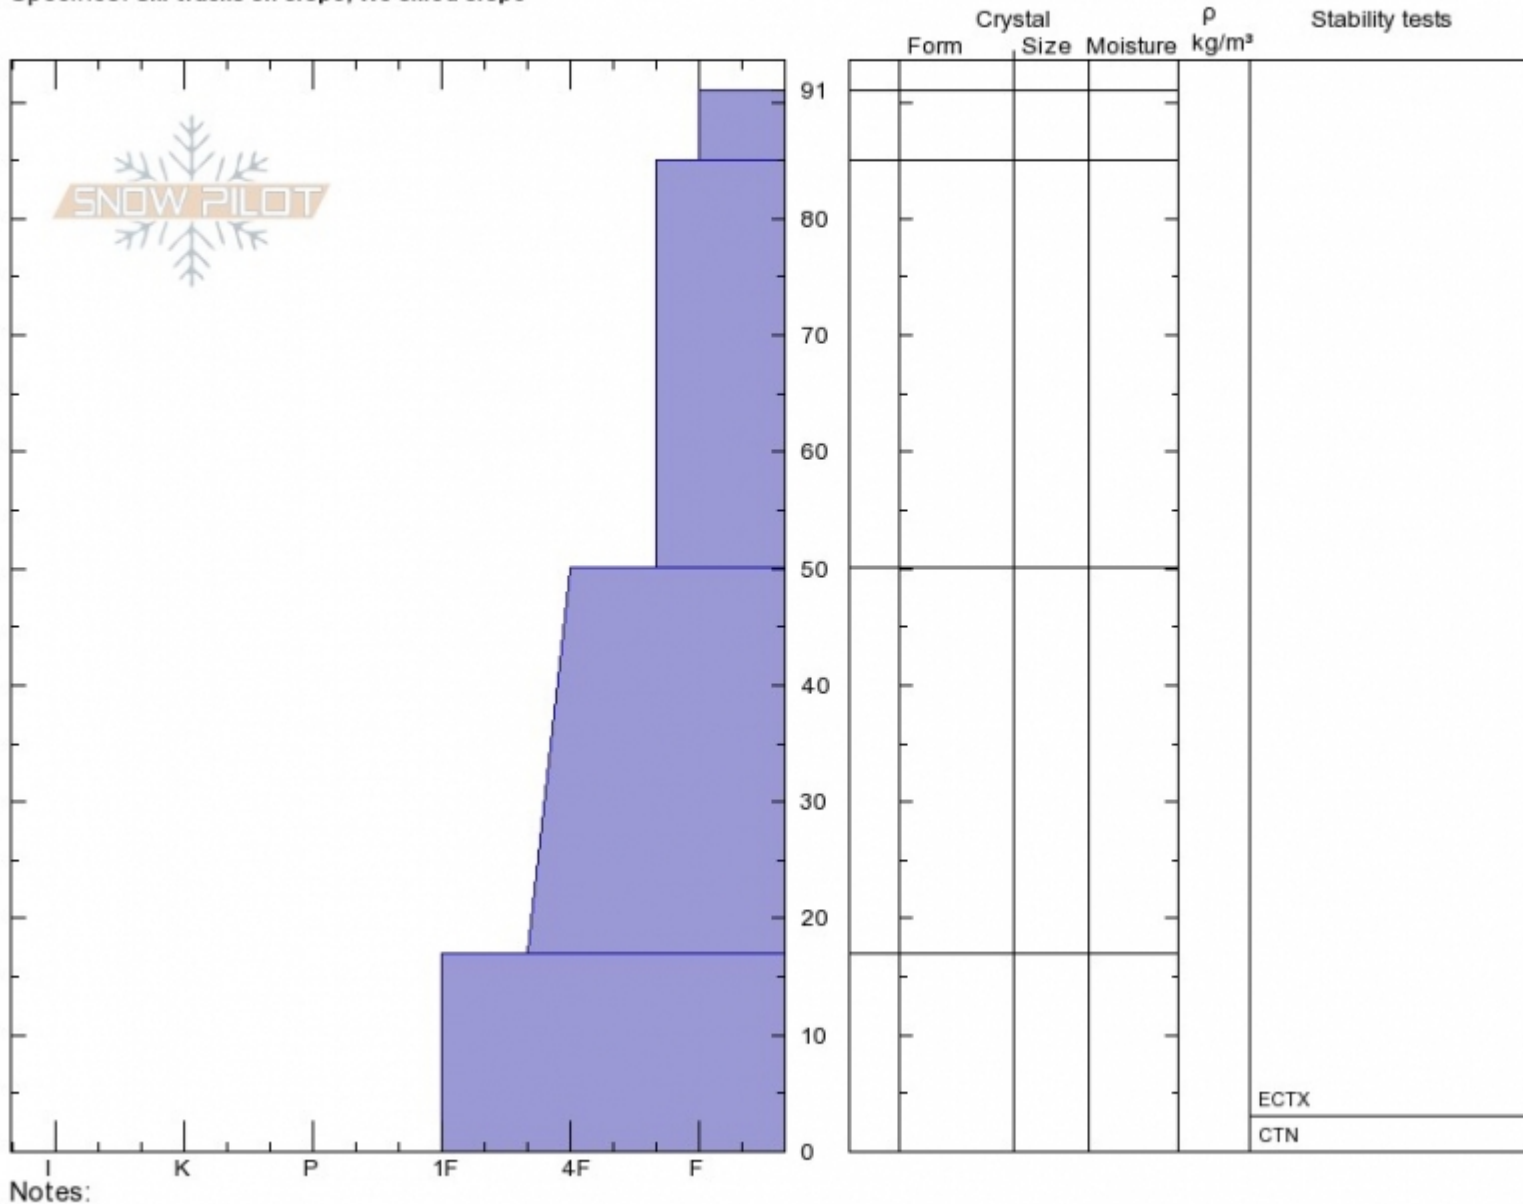

Middle Basin  
Madison Range-N  
MT

Elevation: 9025 ft  
Aspect: 71°  
Specifics: Ski tracks on slope; We skied slope

Spencer Jonas  
Tue Nov 27 13:00 2018  
Co-ord: 45.31958N, -111.37777W  
Slope Angle: 26°  
Wind Loading:

Stability:  
Air Temperature:  
Sky Cover: OVC  
Precipitation: NO  
Wind: Calm

HS91  
Stability Test Notes

Layer No

Advisory Region  
Northern Madison  
Longitude  
-111.38W  
Latitude  
45.34N  
Northern Madison, 2018-11-28