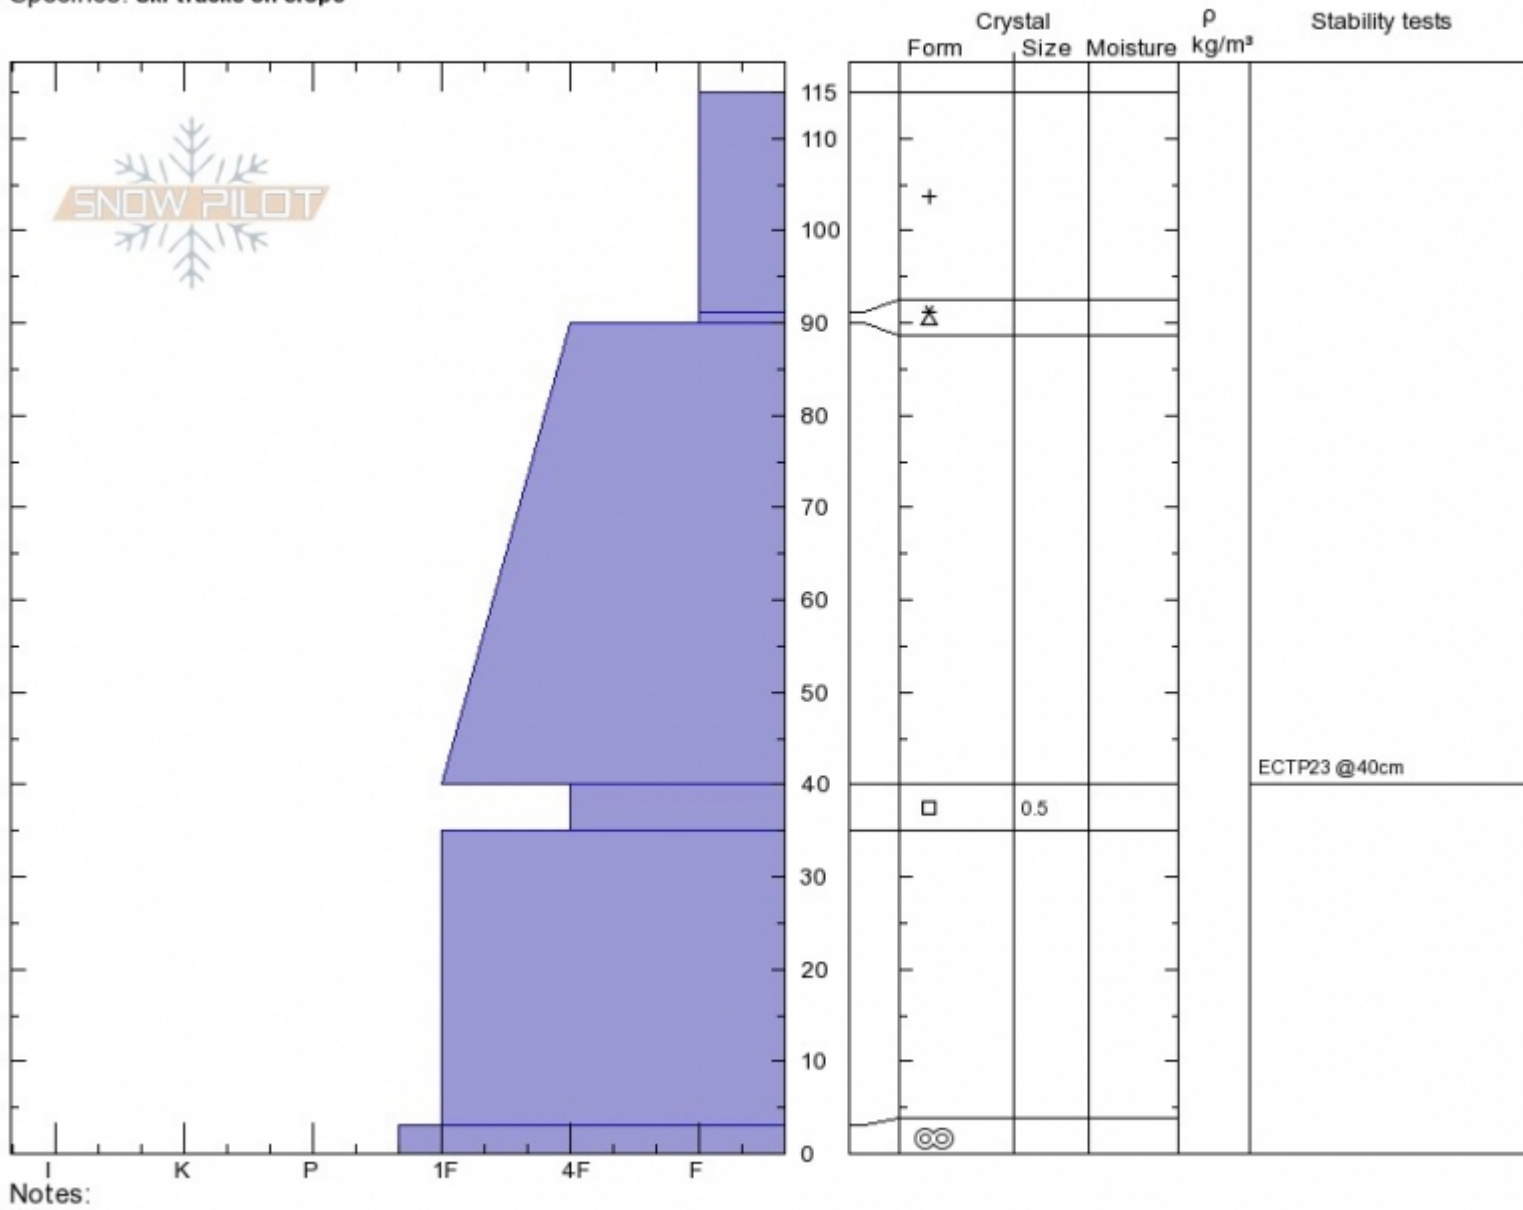

The Ramp
Bridger Range
MT
Elevation: **8100 ft**
Aspect: **20°**
Specifics: **Ski tracks on slope**

Spencer Jonas
Sat Nov 17 13:30 2018
Co-ord:
Slope Angle: **33°**
Wind Loading:

Stability:
Air Temperature:
Sky Cover: **FEW**
Precipitation: **NO**
Wind: **Calm**

HS115
Stability Test Notes

Layer No

Advisory Region
Bridger Range

Forecast link: [GNFAC Avalanche Forecast for Mon Nov 19, 2018](#)
Bridger Range, 2018-11-18