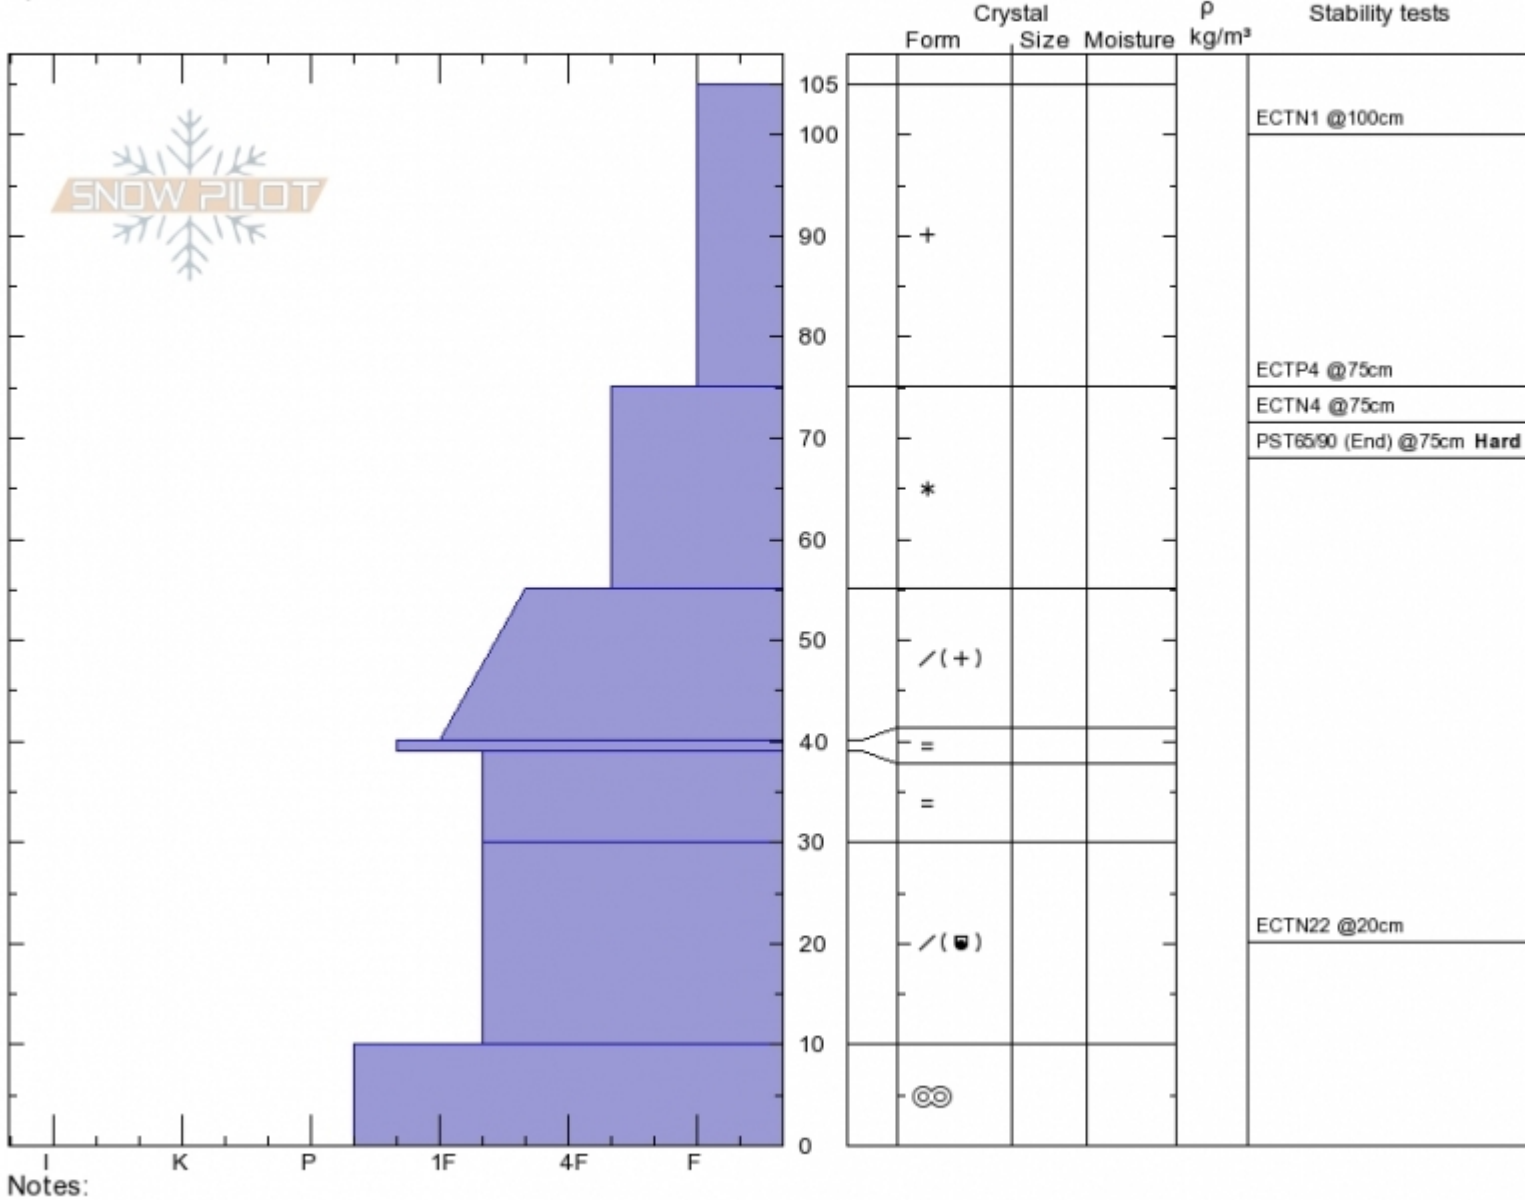

Top of Sometimes  
 Bridger Range  
 MT

Elevation: 8481 ft  
 Aspect: 30°

Alex Marienthal  
 Tue Nov 6 16:00 2018  
 Co-ord: 45.81745N, -110.92885W  
 Slope Angle: 33°  
 Wind Loading: no

Stability: Fair  
 Air Temperature:  
 Sky Cover: OVC  
 Precipitation: S1  
 Wind: Calm

HS105  
 Stability Test Notes  
 75: Hard to follow layer

Layer No

Specifics: Pit dug in a Ski Area; Cracking; Recent activity on similar slopes; Recent activity on different slopes

Advisory Region  
 Bridger Range  
 Bridger Range, 2018-11-07