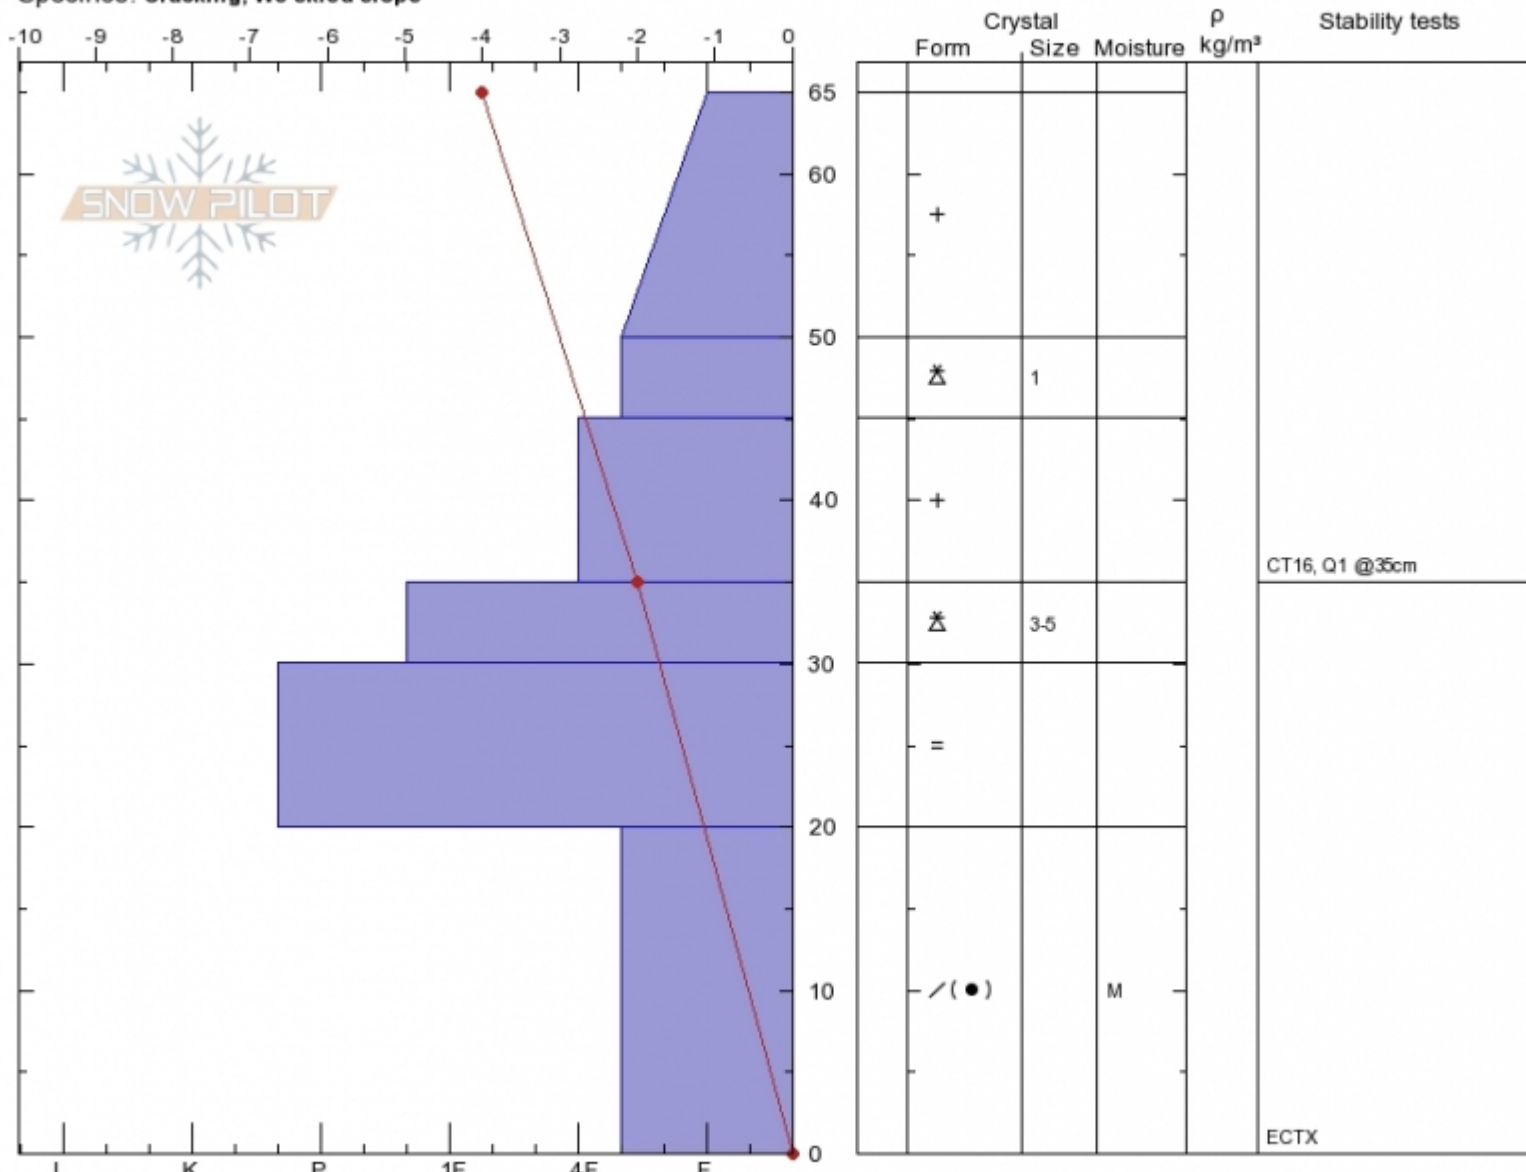

Bradley's Meadow
 Bridger Range
 MT
 Elevation: 7800 ft
 Aspect: 75°
 Specifics: Cracking; We skied slope

Alex Marienthal
 Mon Nov 5 09:51 2018
 Co-ord: 45.83090N, -110.92727W
 Slope Angle: 25°
 Wind Loading: no

Stability: **Good**
 Air Temperature: -5°C
 Sky Cover: **OVC**
 Precipitation:
 Wind: **S Moderate**

HS65
 Stability Test Notes

Layer No

Notes: Pit after this at 8,100' was 110cm HS. A layer of graupel at 65-70cm, and above the rain crust had ECTN14, CT16 Q2.