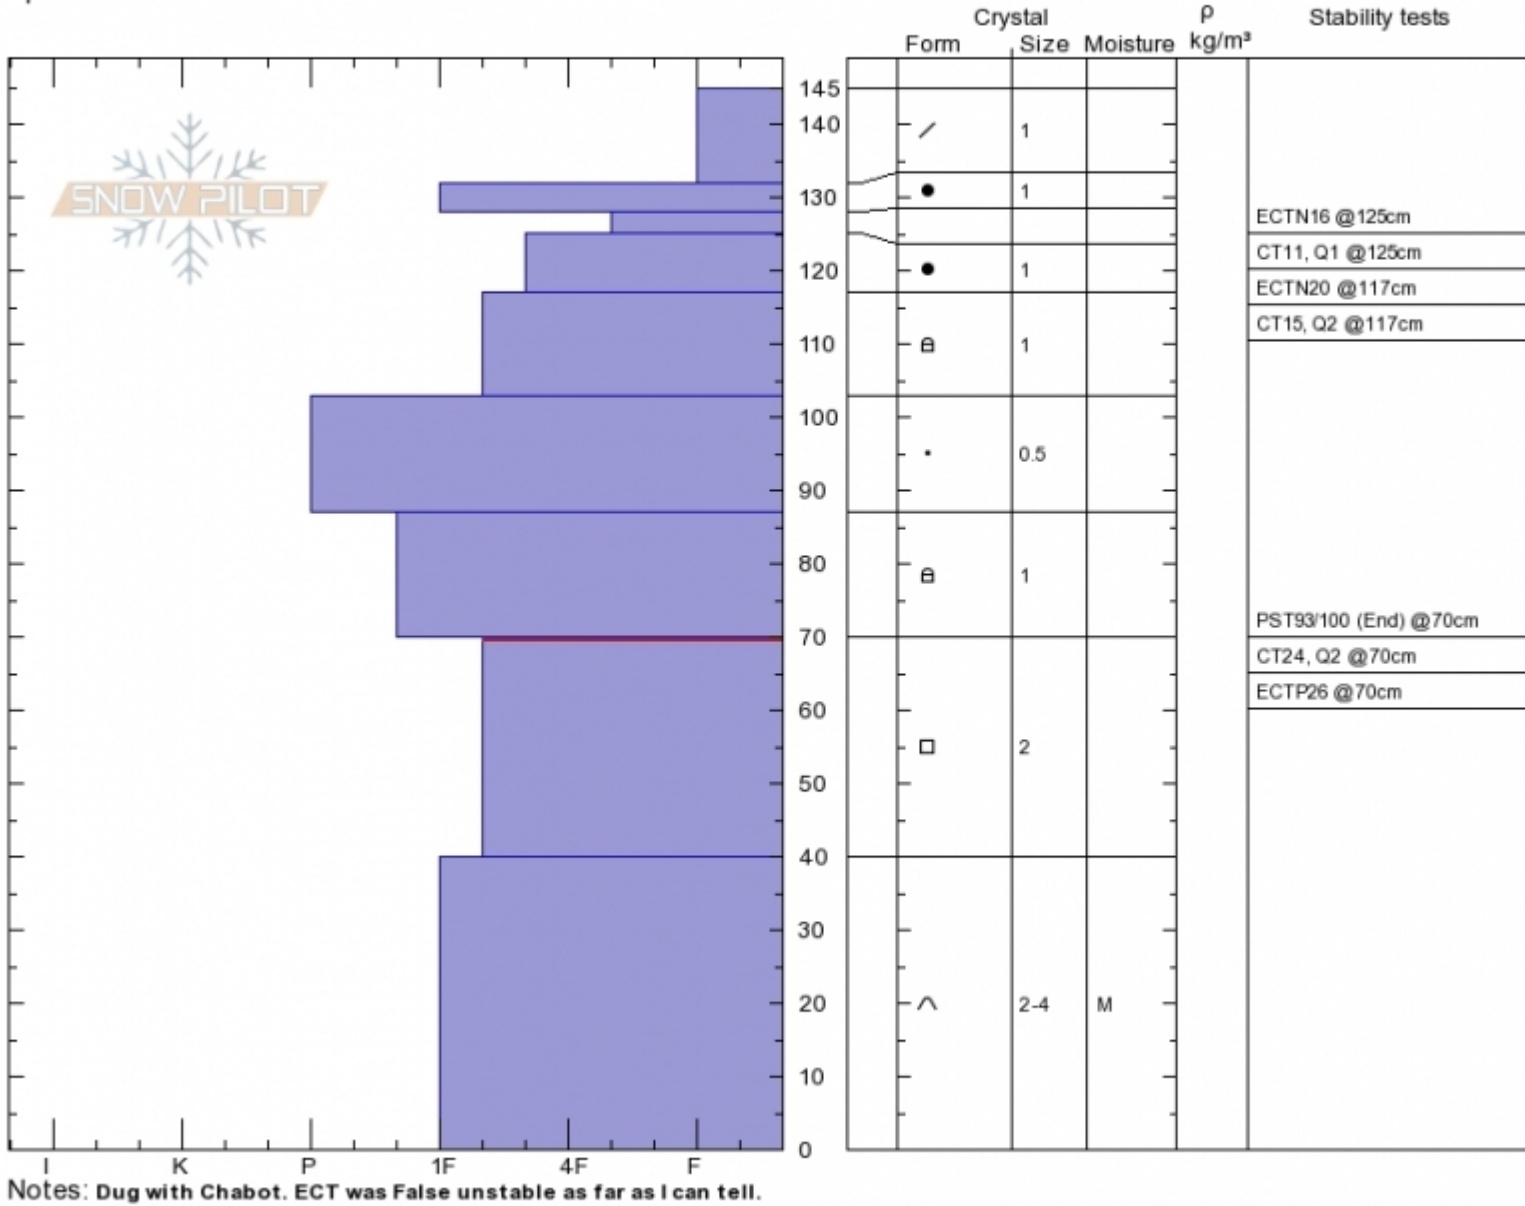

Taylor Fork
 Madison Range-S
 MT
 Elevation: 9480 ft
 Aspect: 100°
 Specifics:

Gabrielle Antonioli
 Wed Apr 4 11:33 2018
 Co-ord: 44.97616N, -111.31281W
 Slope Angle: 26°
 Wind Loading: previous

Stability: Good
 Air Temperature: -7°C
 Sky Cover: BKN
 Precipitation: NO
 Wind: SW Light Breeze

HS145
 Stability Test Notes

Layer No
 40-70: Pr

Taylor Fork Pit Profile, 04-April-18

Advisory Region
 Southern Madison
 Longitude
 -111.15W
 Latitude
 44.95N

Southern Madison, 2018-04-04