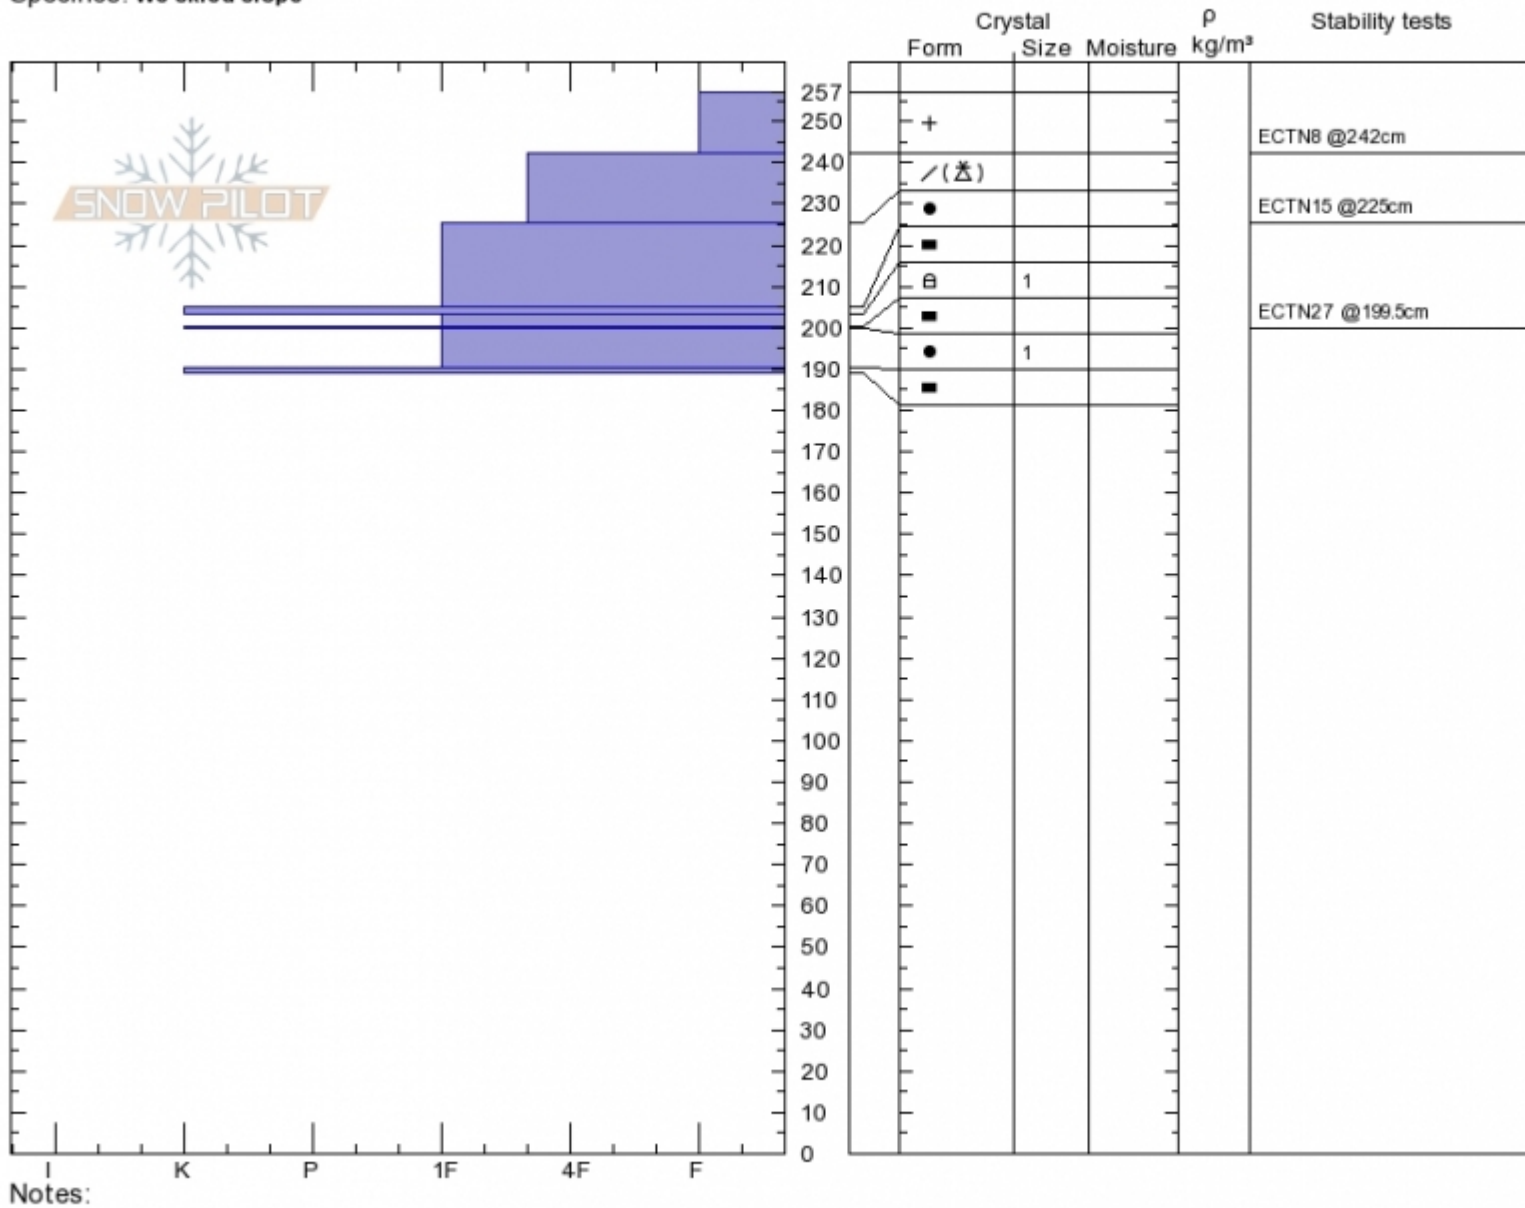

**Palisades Butte**  
**Gallatin Range-N**  
**MT**  
 Elevation: **9650 ft**  
 Aspect: **160°**  
 Specifics: **We skied slope**

**Doug Chabot-Admin**  
**Thu Mar 29 11:45 2018**  
 Co-ord: **45.41848N, -110.97893W**  
 Slope Angle: **32°**  
 Wind Loading: **yes**

Stability: **Very Good**  
 Air Temperature: **-7°C**  
 Sky Cover: **CLR**  
 Precipitation: **NO**  
 Wind: **W Moderate**

HS257  
 Stability Test Notes

Layer No

Advisory Region  
 Northern Gallatin  
 Northern Gallatin, 2018-04-01